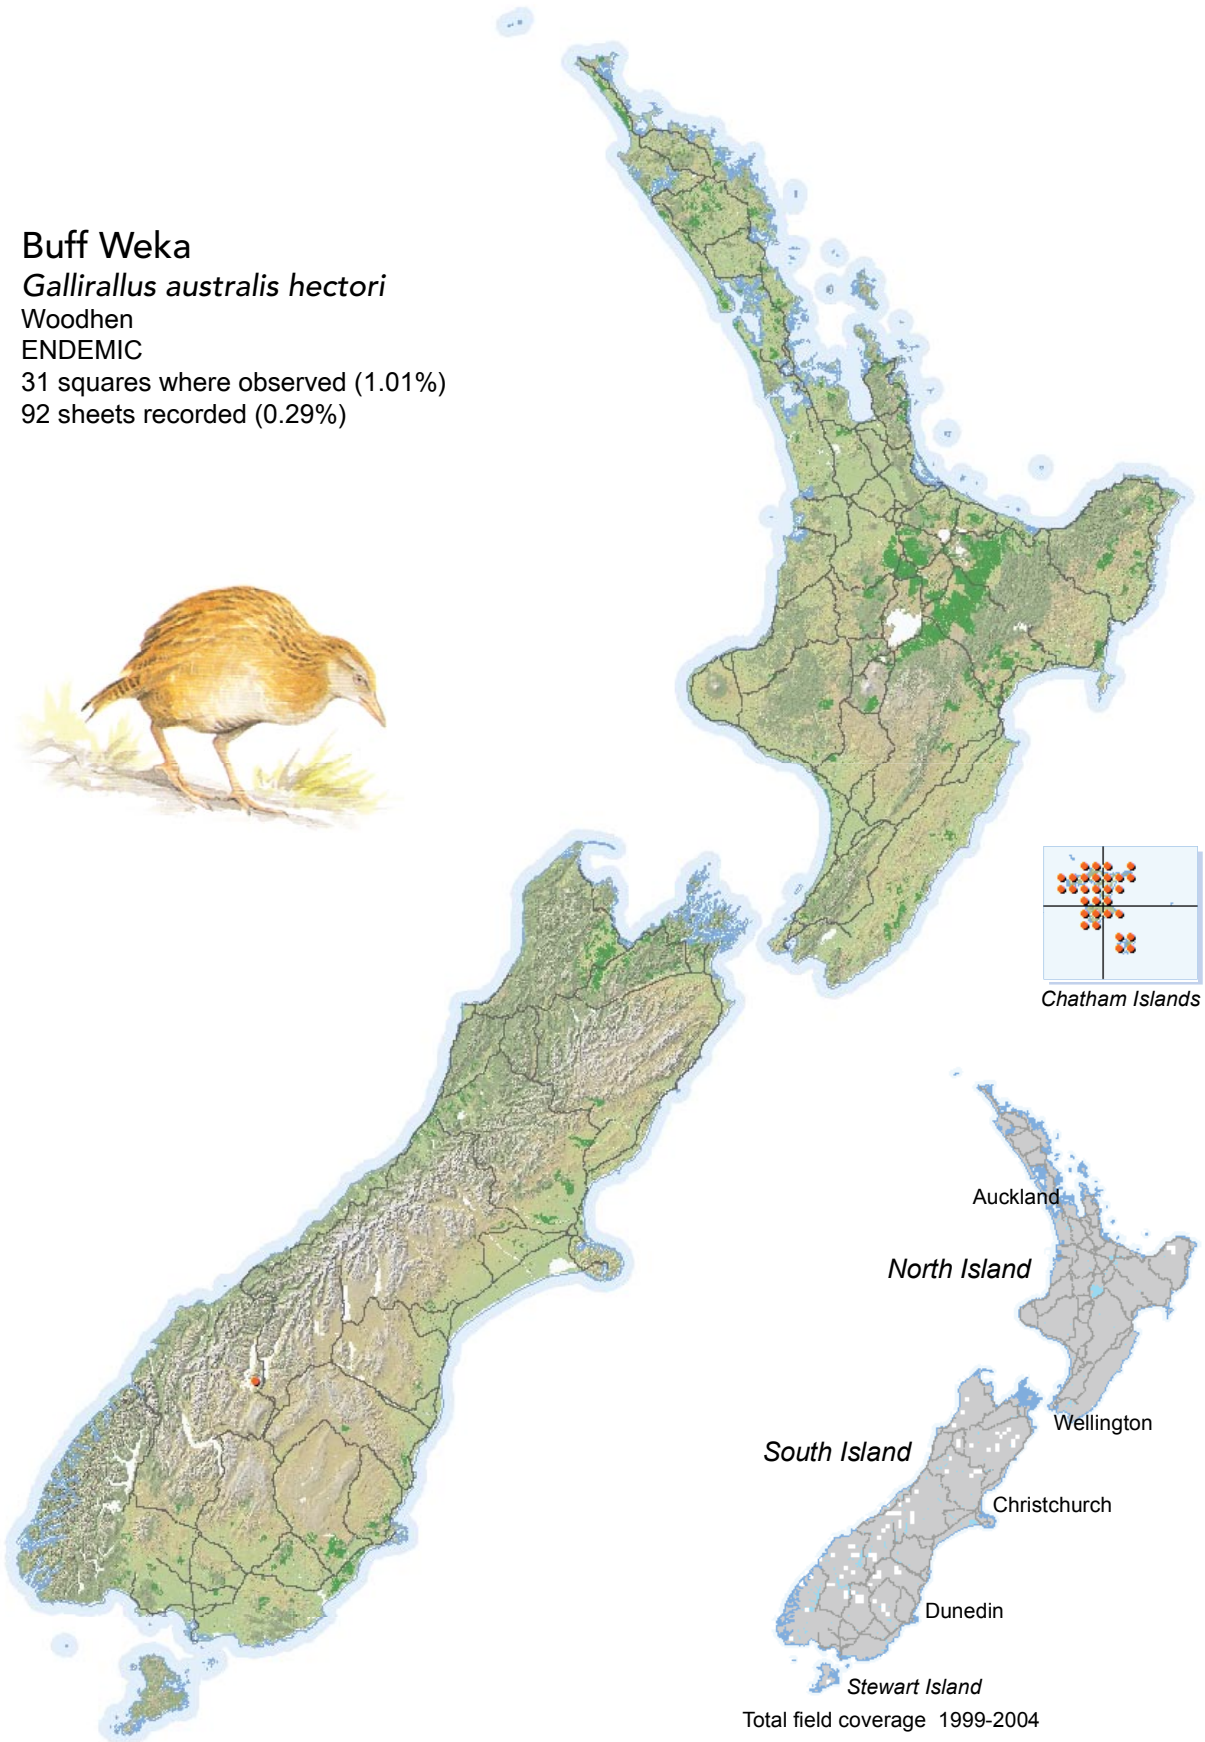

BIRD DISTRIBUTION IN NEW ZEALAND 1999-2004 - WEBATLAS

CJR Robertson, P Hyvönen, MJ Fraser and CR Pickard.

© Ornithological Society of New Zealand Inc. P O Box 834, Nelson 7040, New Zealand

Buff Weka

Gallirallus australis hectori

Woodhen

ENDEMIC

31 squares where observed (1.01%)

92 sheets recorded (0.29%)

[Summary sourced from 10km grid square field surveys published as the ATLAS OF BIRD DISTRIBUTION IN NEW ZEALAND 1999-2004. Robertson *et al.*, 2007. ISBN 0 9582486 5 6. Illustration by DJ Onley from THE FIELD GUIDE TO THE BIRDS OF NEW ZEALAND. HA Robertson & BD Heather, 2005. ISBN 0 14 302040 4]