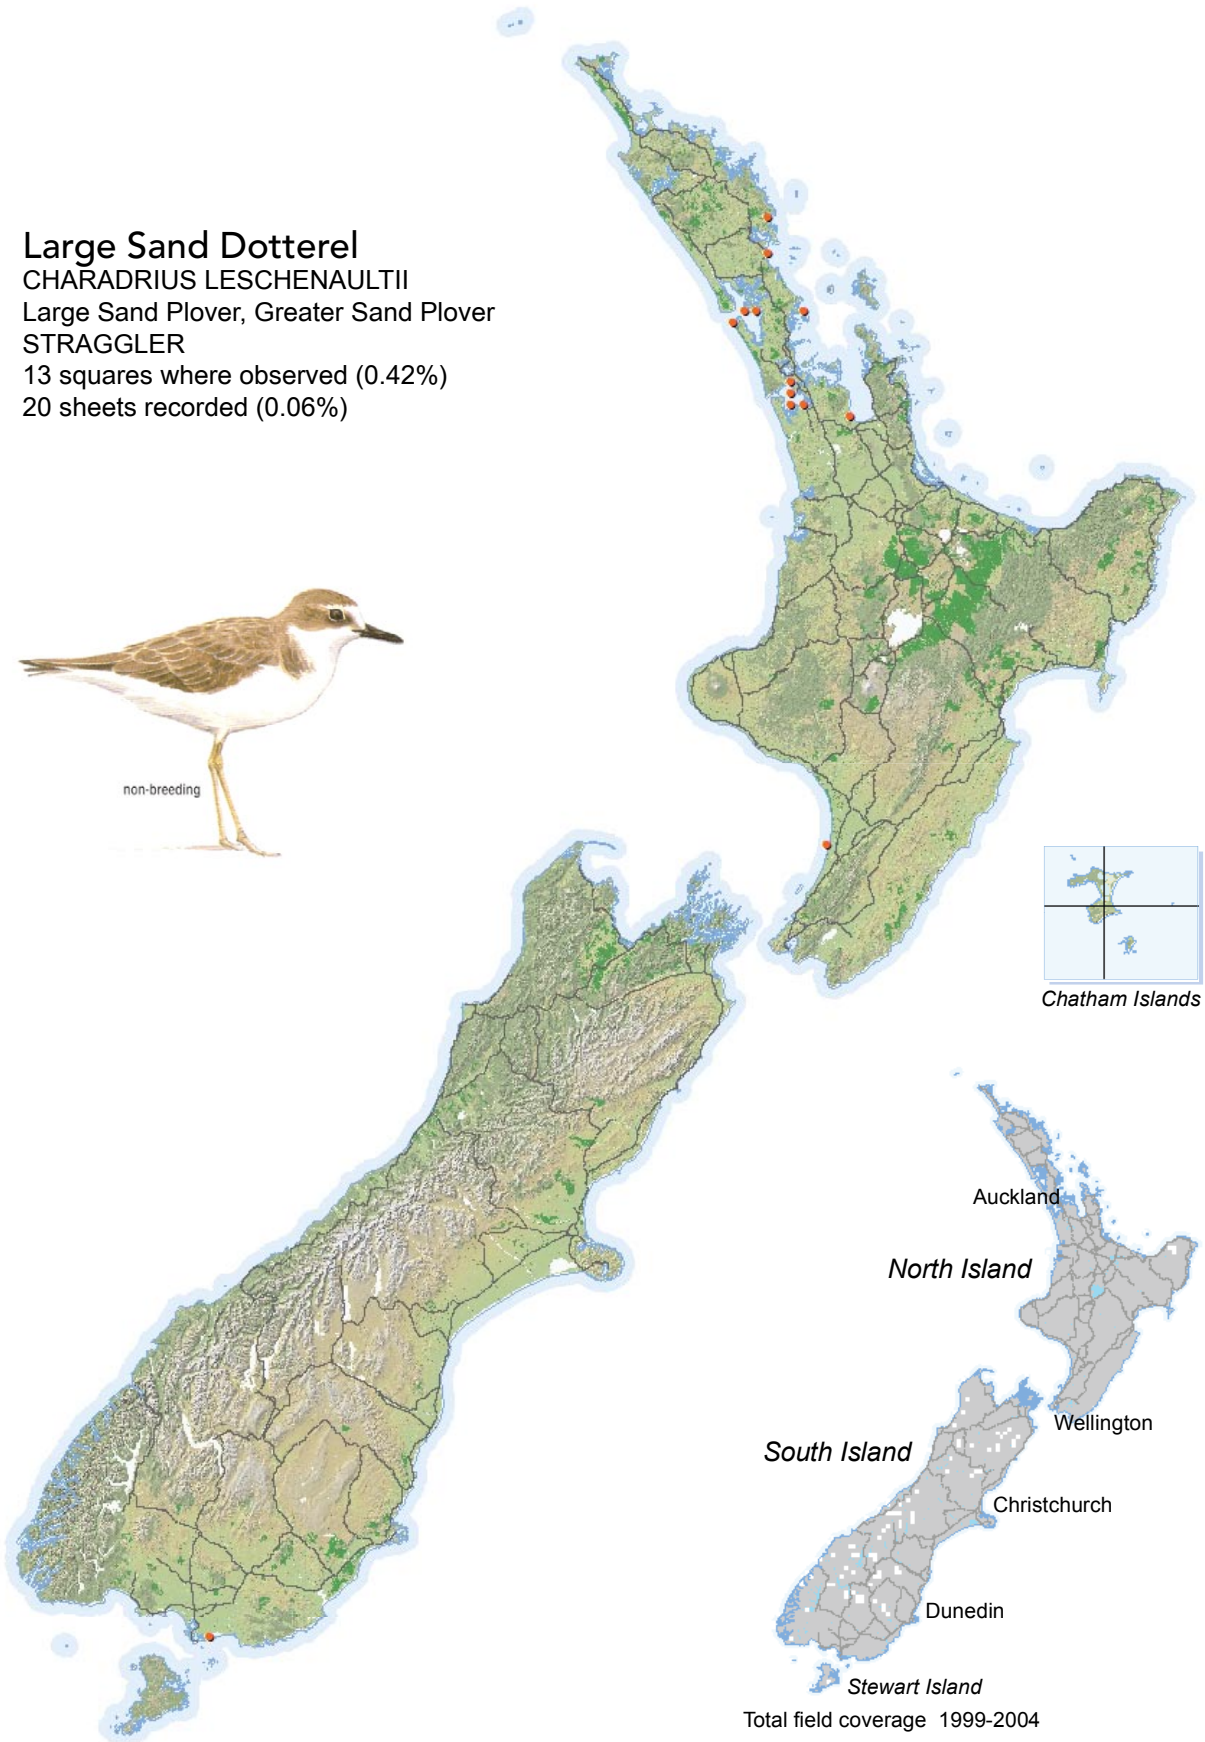

BIRD DISTRIBUTION IN NEW ZEALAND 1999-2004 - WEBATLAS

CJR Robertson, P Hyvönen, MJ Fraser and CR Pickard.

© Ornithological Society of New Zealand Inc. P O Box 834, Nelson 7040, New Zealand

Large Sand Dotterel

CHARADRIUS LESCHENAULTII

Large Sand Plover, Greater Sand Plover
STRAGGLER

13 squares where observed (0.42%)

20 sheets recorded (0.06%)

[Summary sourced from 10km grid square field surveys published as the ATLAS OF BIRD DISTRIBUTION IN NEW ZEALAND 1999-2004. Robertson *et al.*, 2007. ISBN 0 9582486 5 6. Illustration by DJ Onley from THE FIELD GUIDE TO THE BIRDS OF NEW ZEALAND. HA Robertson & BD Heather, 2005. ISBN 0 14 302040 4]