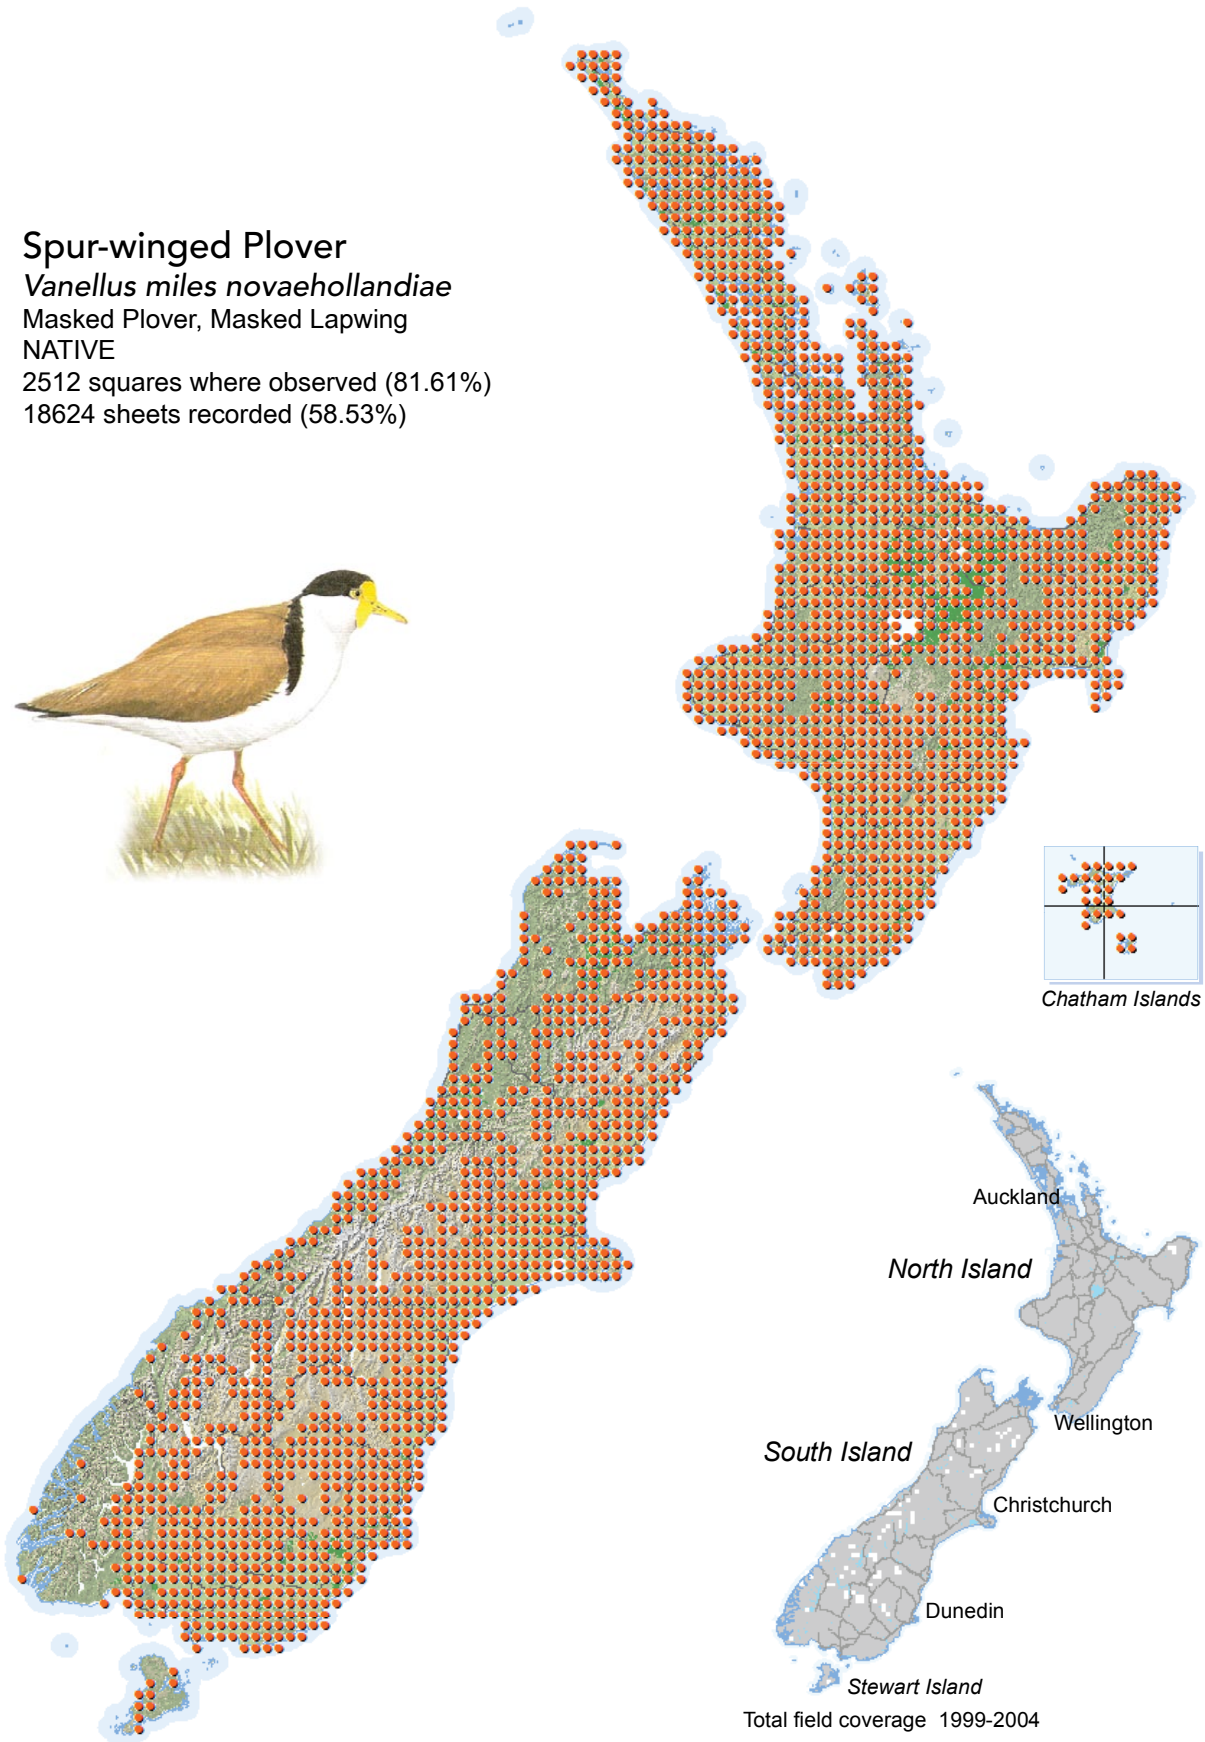

BIRD DISTRIBUTION IN NEW ZEALAND 1999-2004 - WEBATLAS

CJR Robertson, P Hyvönen, MJ Fraser and CR Pickard.

© Ornithological Society of New Zealand Inc. P O Box 834, Nelson 7040, New Zealand

Spur-winged Plover

Vanellus miles novaehollandiae

Masked Plover, Masked Lapwing

NATIVE

2512 squares where observed (81.61%)

18624 sheets recorded (58.53%)

[Summary sourced from 10km grid square field surveys published as the ATLAS OF BIRD DISTRIBUTION IN NEW ZEALAND 1999-2004. Robertson *et al.*, 2007. ISBN 0 9582486 5 6. Illustration by DJ Onley from THE FIELD GUIDE TO THE BIRDS OF NEW ZEALAND. HA Robertson & BD Heather, 2005. ISBN 0 14 302040 4]