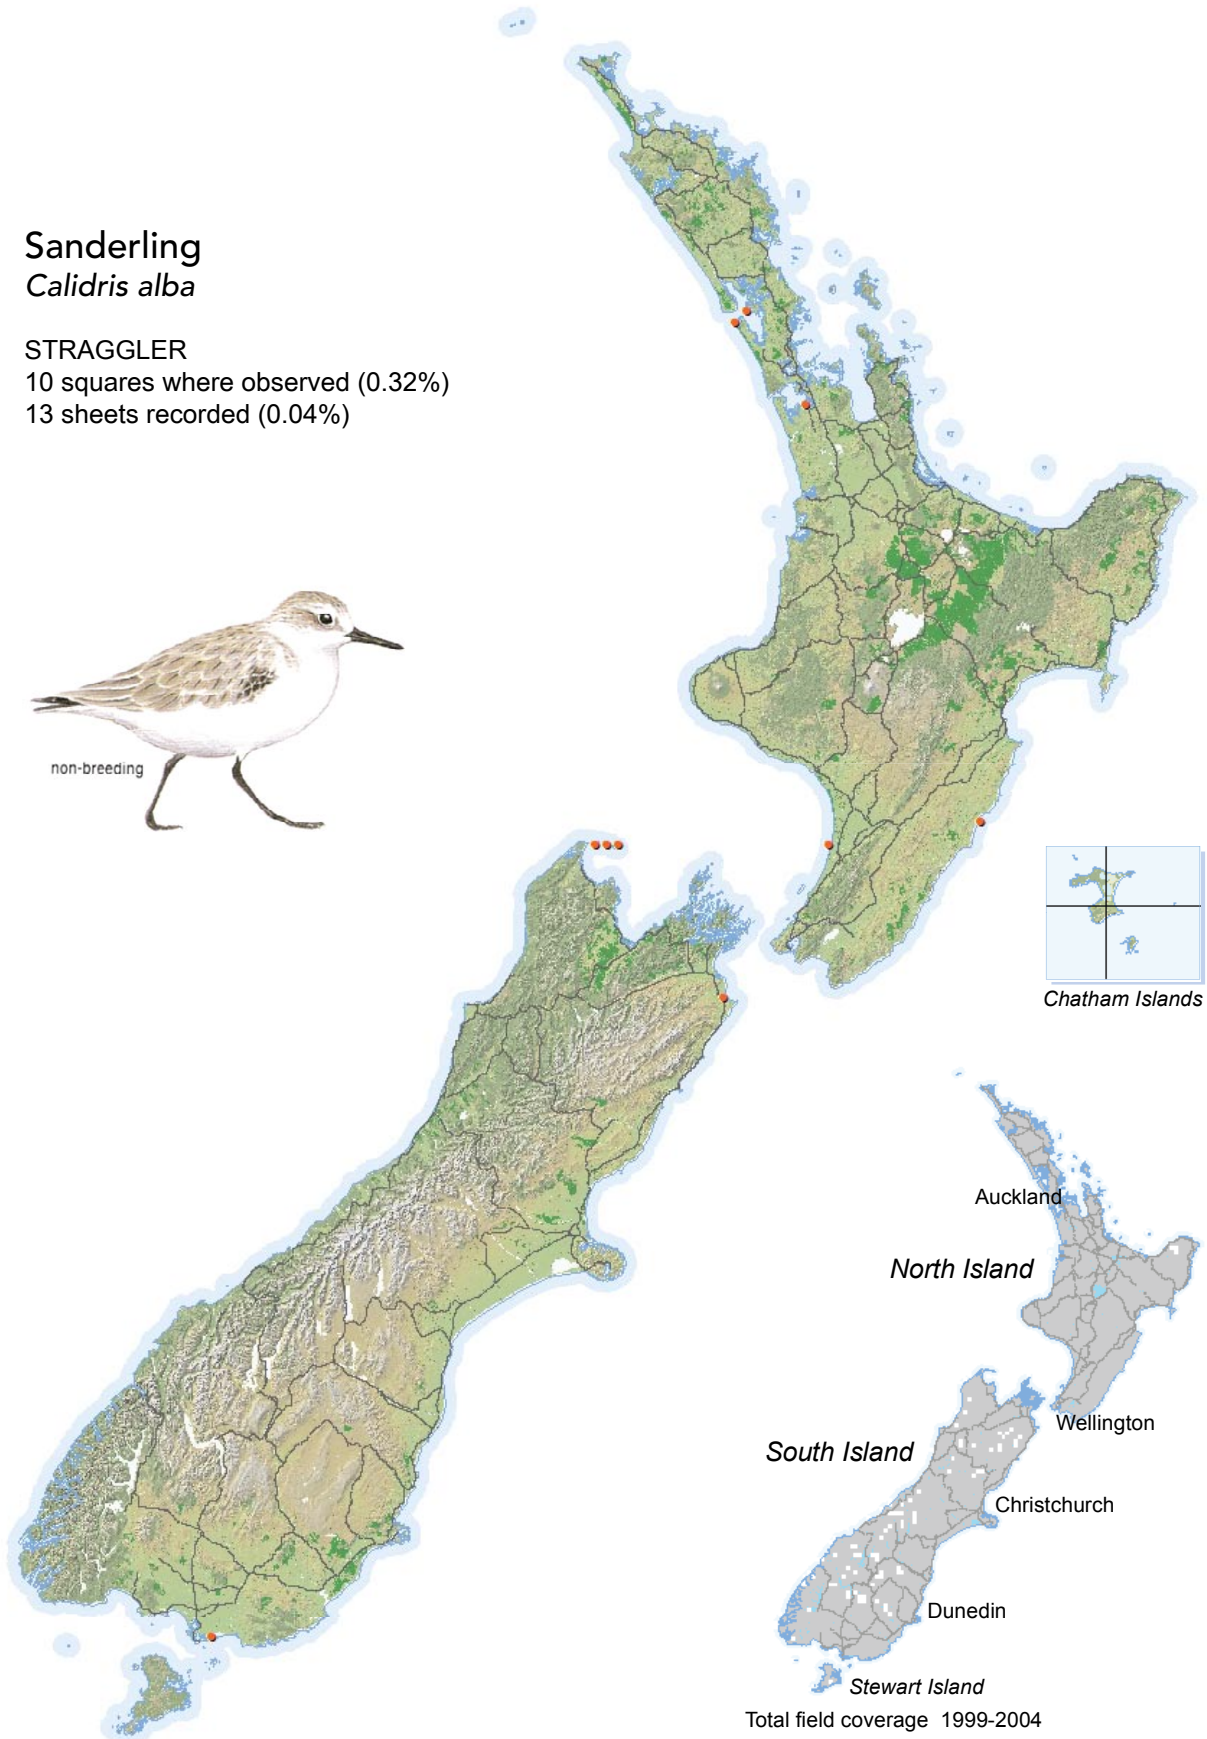

# BIRD DISTRIBUTION IN NEW ZEALAND 1999-2004 - WEBATLAS

CJR Robertson, P Hyvönen, MJ Fraser and CR Pickard.

© Ornithological Society of New Zealand Inc. P O Box 834, Nelson 7040, New Zealand

## Sanderling *Calidris alba*

### STRAGGLER

10 squares where observed (0.32%)

13 sheets recorded (0.04%)

[Summary sourced from 10km grid square field surveys published as the ATLAS OF BIRD DISTRIBUTION IN NEW ZEALAND 1999-2004. Robertson *et al.*, 2007. ISBN 0 9582486 5 6. Illustration by DJ Onley from THE FIELD GUIDE TO THE BIRDS OF NEW ZEALAND. HA Robertson & BD Heather, 2005. ISBN 0 14 302040 4]