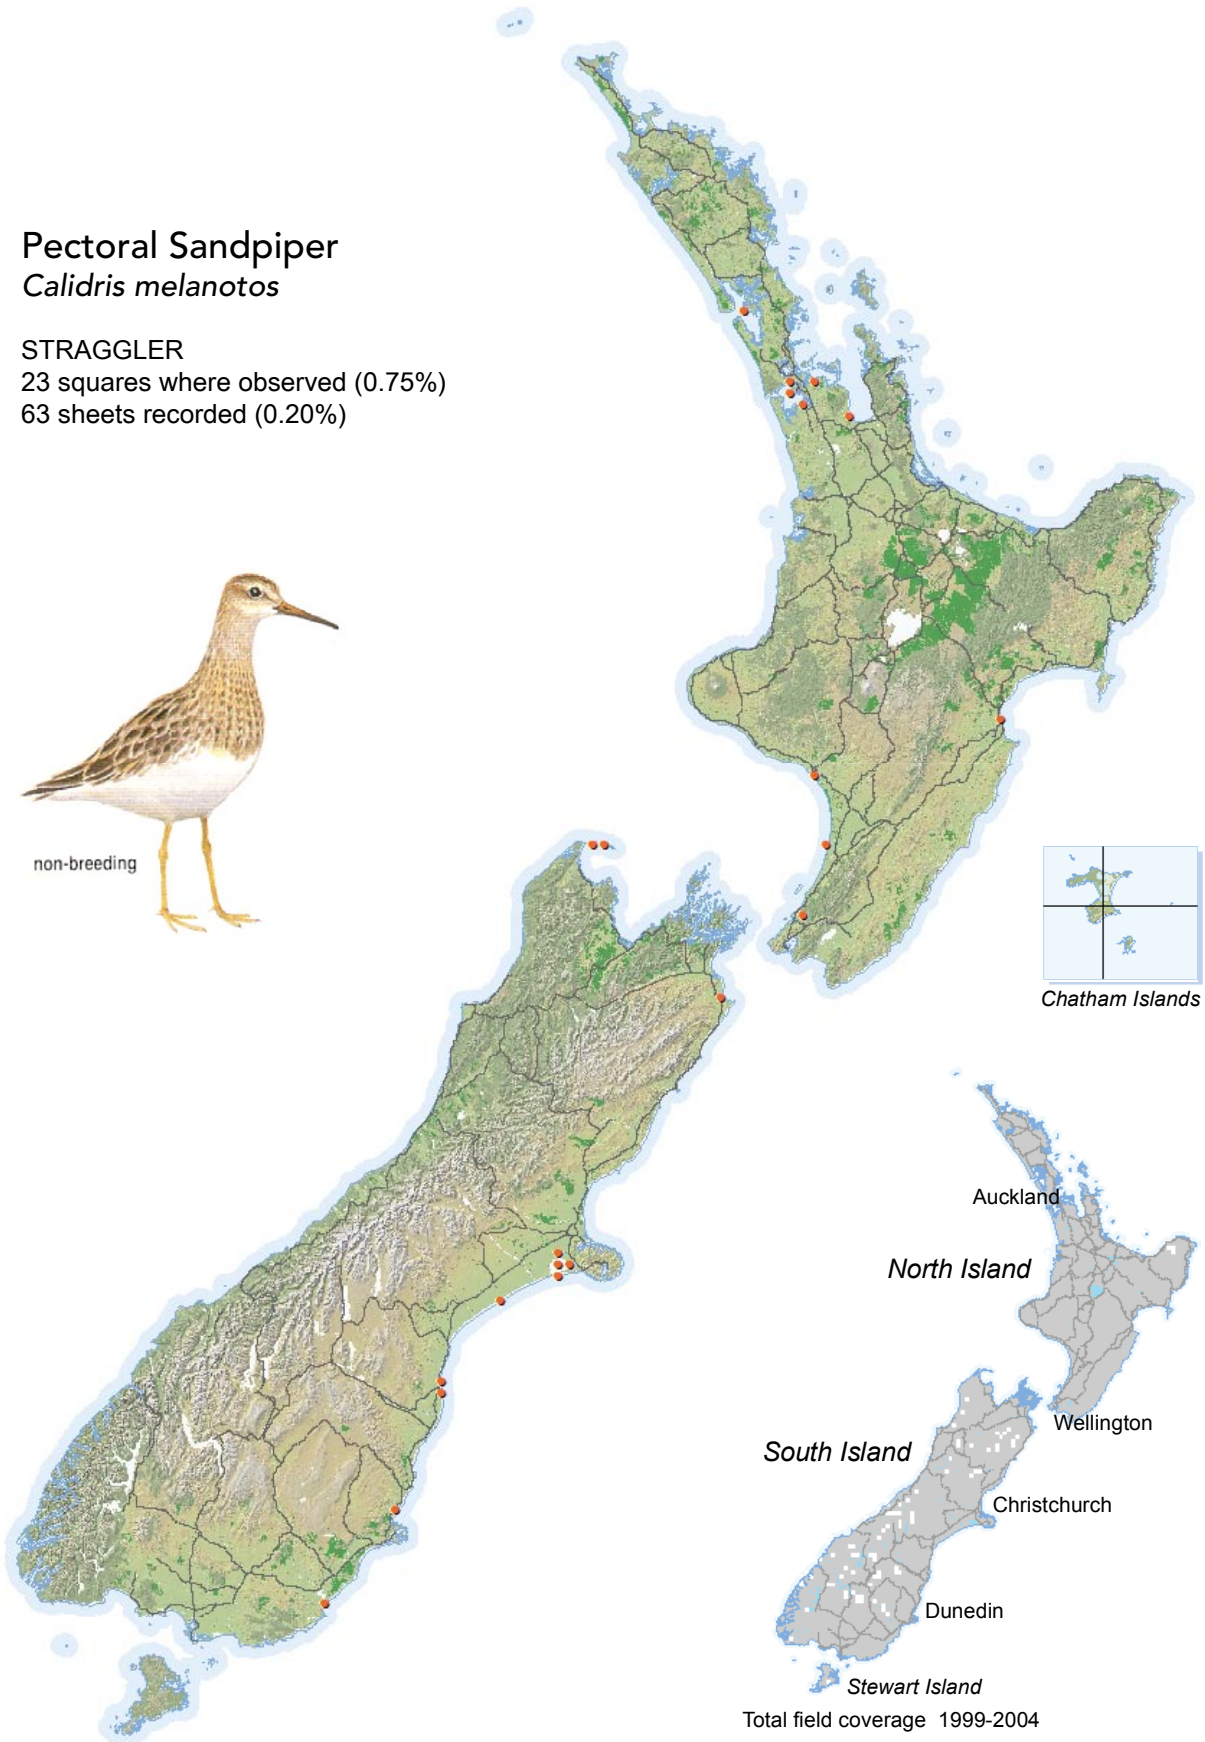

## Pectoral Sandpiper *Calidris melanotos*

STRAGGLER

23 squares where observed (0.75%)

63 sheets recorded (0.20%)

non-breeding

Chatham Islands

Auckland

North Island

Wellington

South Island

Christchurch

Dunedin

Stewart Island

Total field coverage 1999-2004

[Summary sourced from 10km grid square field surveys published as the ATLAS OF BIRD DISTRIBUTION IN NEW ZEALAND 1999-2004. Robertson *et al.*, 2007. ISBN 0 9582486 5 6. Illustration by DJ Onley from THE FIELD GUIDE TO THE BIRDS OF NEW ZEALAND. HA Robertson & BD Heather, 2005. ISBN 0 14 302040 4]