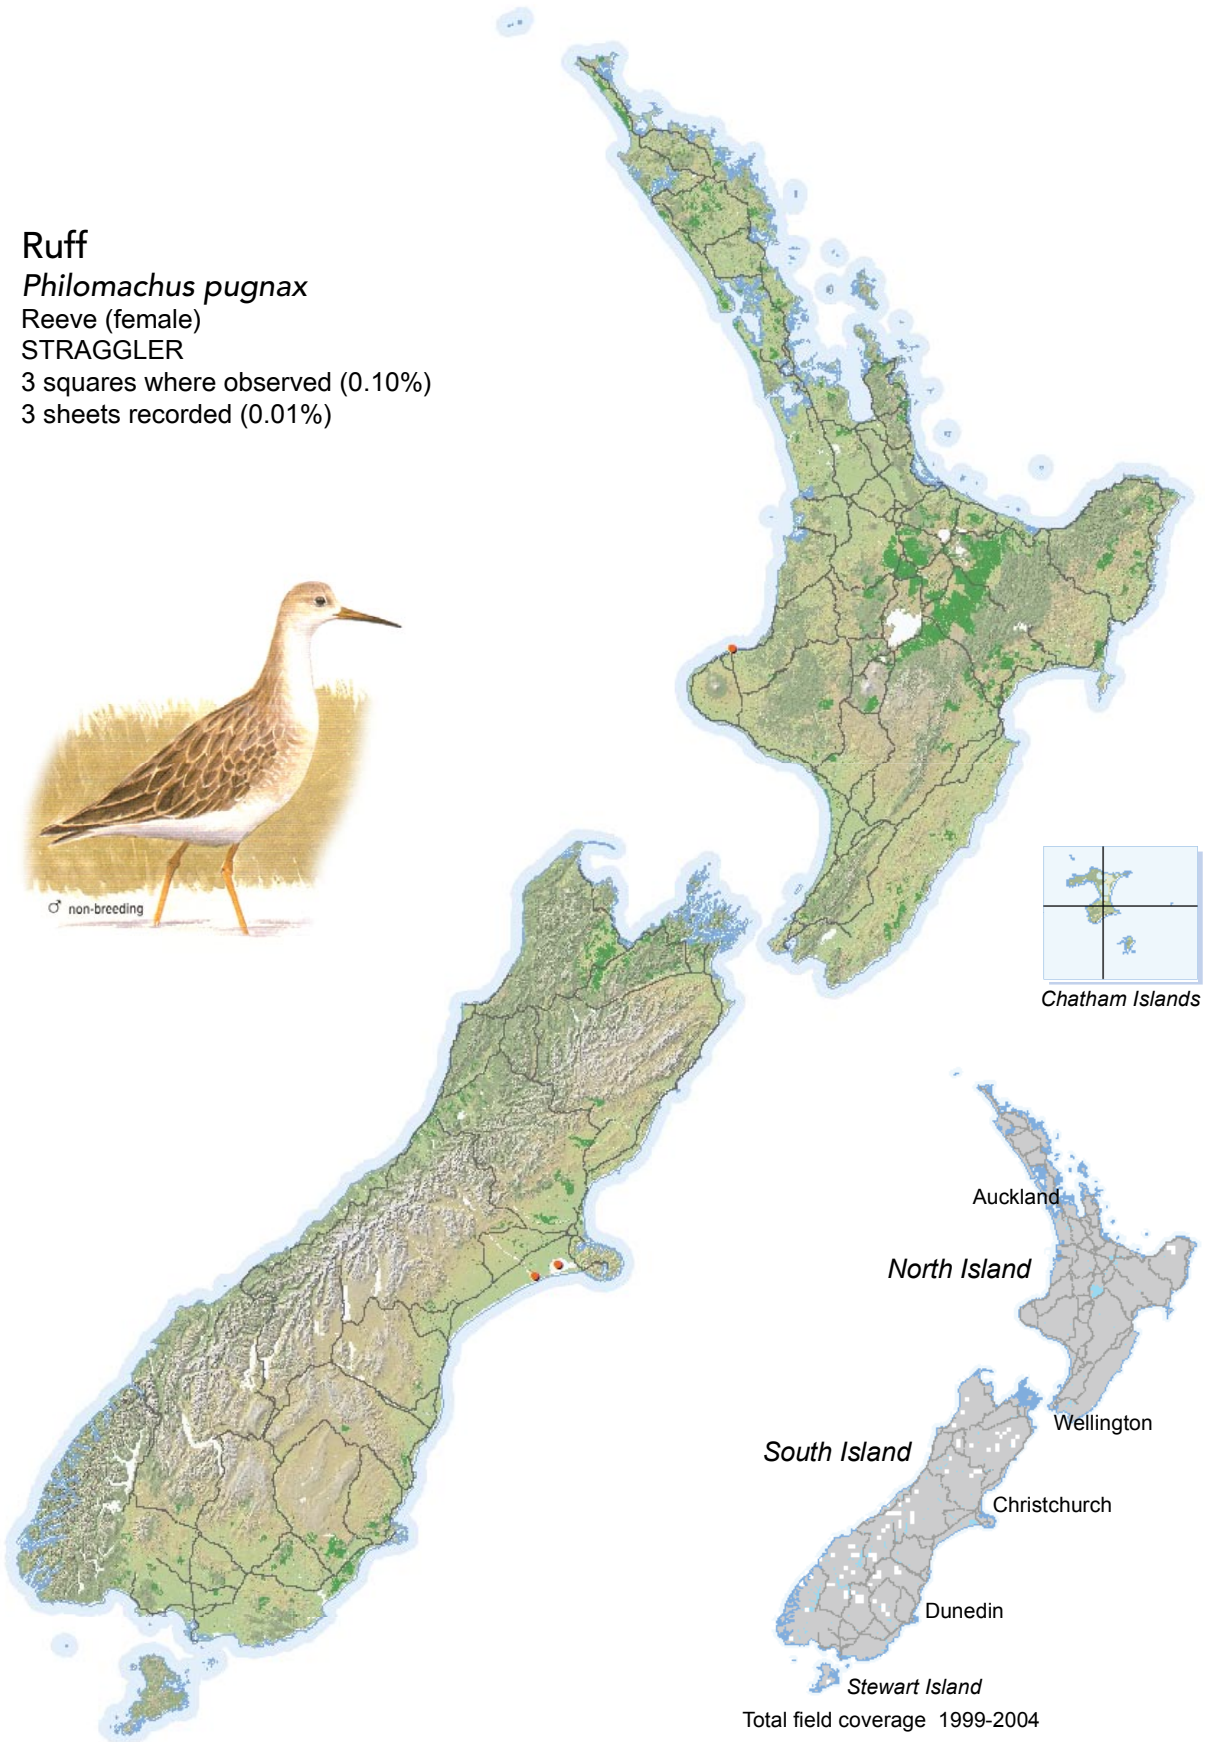

BIRD DISTRIBUTION IN NEW ZEALAND 1999-2004 - WEBATLAS

CJR Robertson, P Hyvönen, MJ Fraser and CR Pickard.

© Ornithological Society of New Zealand Inc. P O Box 834, Nelson 7040, New Zealand

Ruff

Philomachus pugnax

Reeve (female)

STRAGGLER

3 squares where observed (0.10%)

3 sheets recorded (0.01%)

[Summary sourced from 10km grid square field surveys published as the ATLAS OF BIRD DISTRIBUTION IN NEW ZEALAND 1999-2004. Robertson *et al.*, 2007. ISBN 0 9582486 5 6. Illustration by DJ Onley from THE FIELD GUIDE TO THE BIRDS OF NEW ZEALAND. HA Robertson & BD Heather, 2005. ISBN 0 14 302040 4]