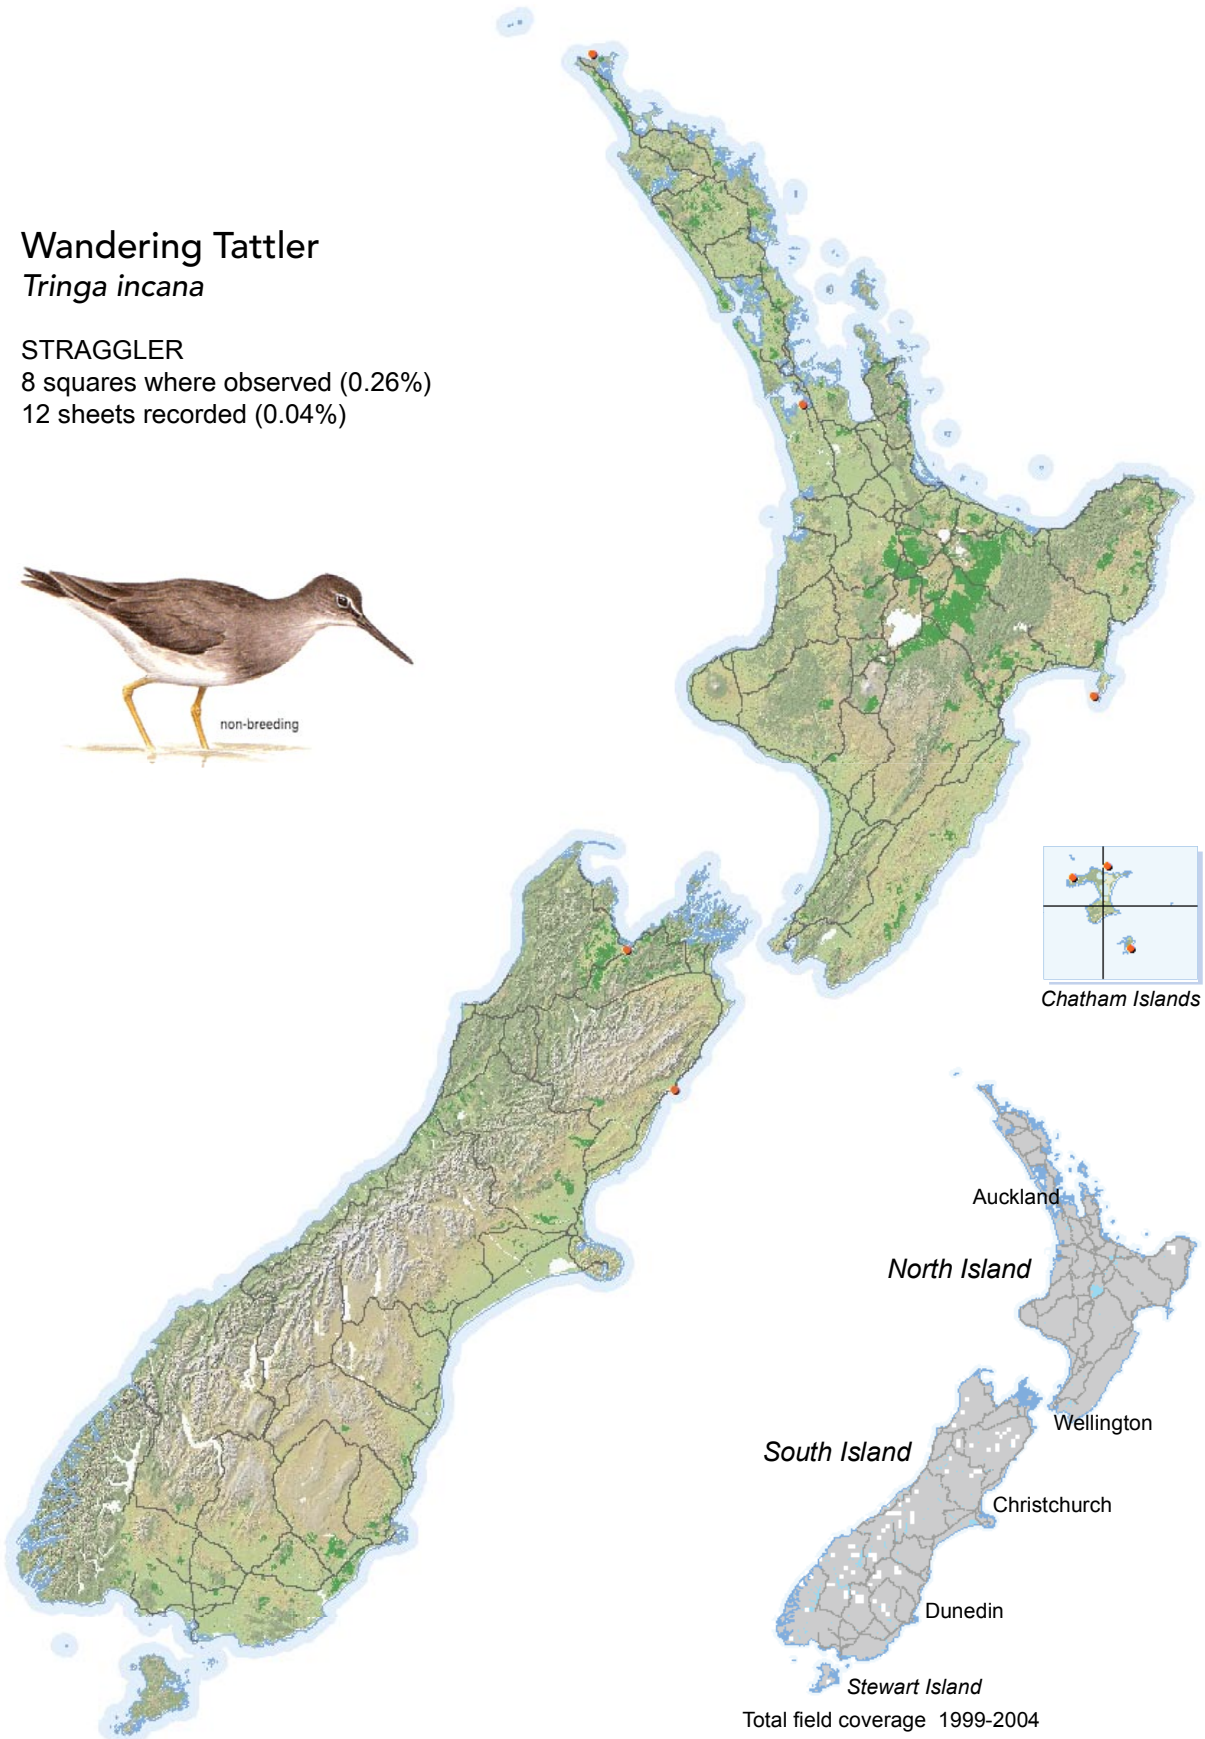

BIRD DISTRIBUTION IN NEW ZEALAND 1999-2004 - WEBATLAS

CJR Robertson, P Hyvönen, MJ Fraser and CR Pickard.

© Ornithological Society of New Zealand Inc. P O Box 834, Nelson 7040, New Zealand

Wandering Tattler *Tringa incana*

STRAGGLER

8 squares where observed (0.26%)

12 sheets recorded (0.04%)

[Summary sourced from 10km grid square field surveys published as the ATLAS OF BIRD DISTRIBUTION IN NEW ZEALAND 1999-2004. Robertson *et al.*, 2007. ISBN 0 9582486 5 6. Illustration by DJ Onley from THE FIELD GUIDE TO THE BIRDS OF NEW ZEALAND. HA Robertson & BD Heather, 2005. ISBN 0 14 302040 4]