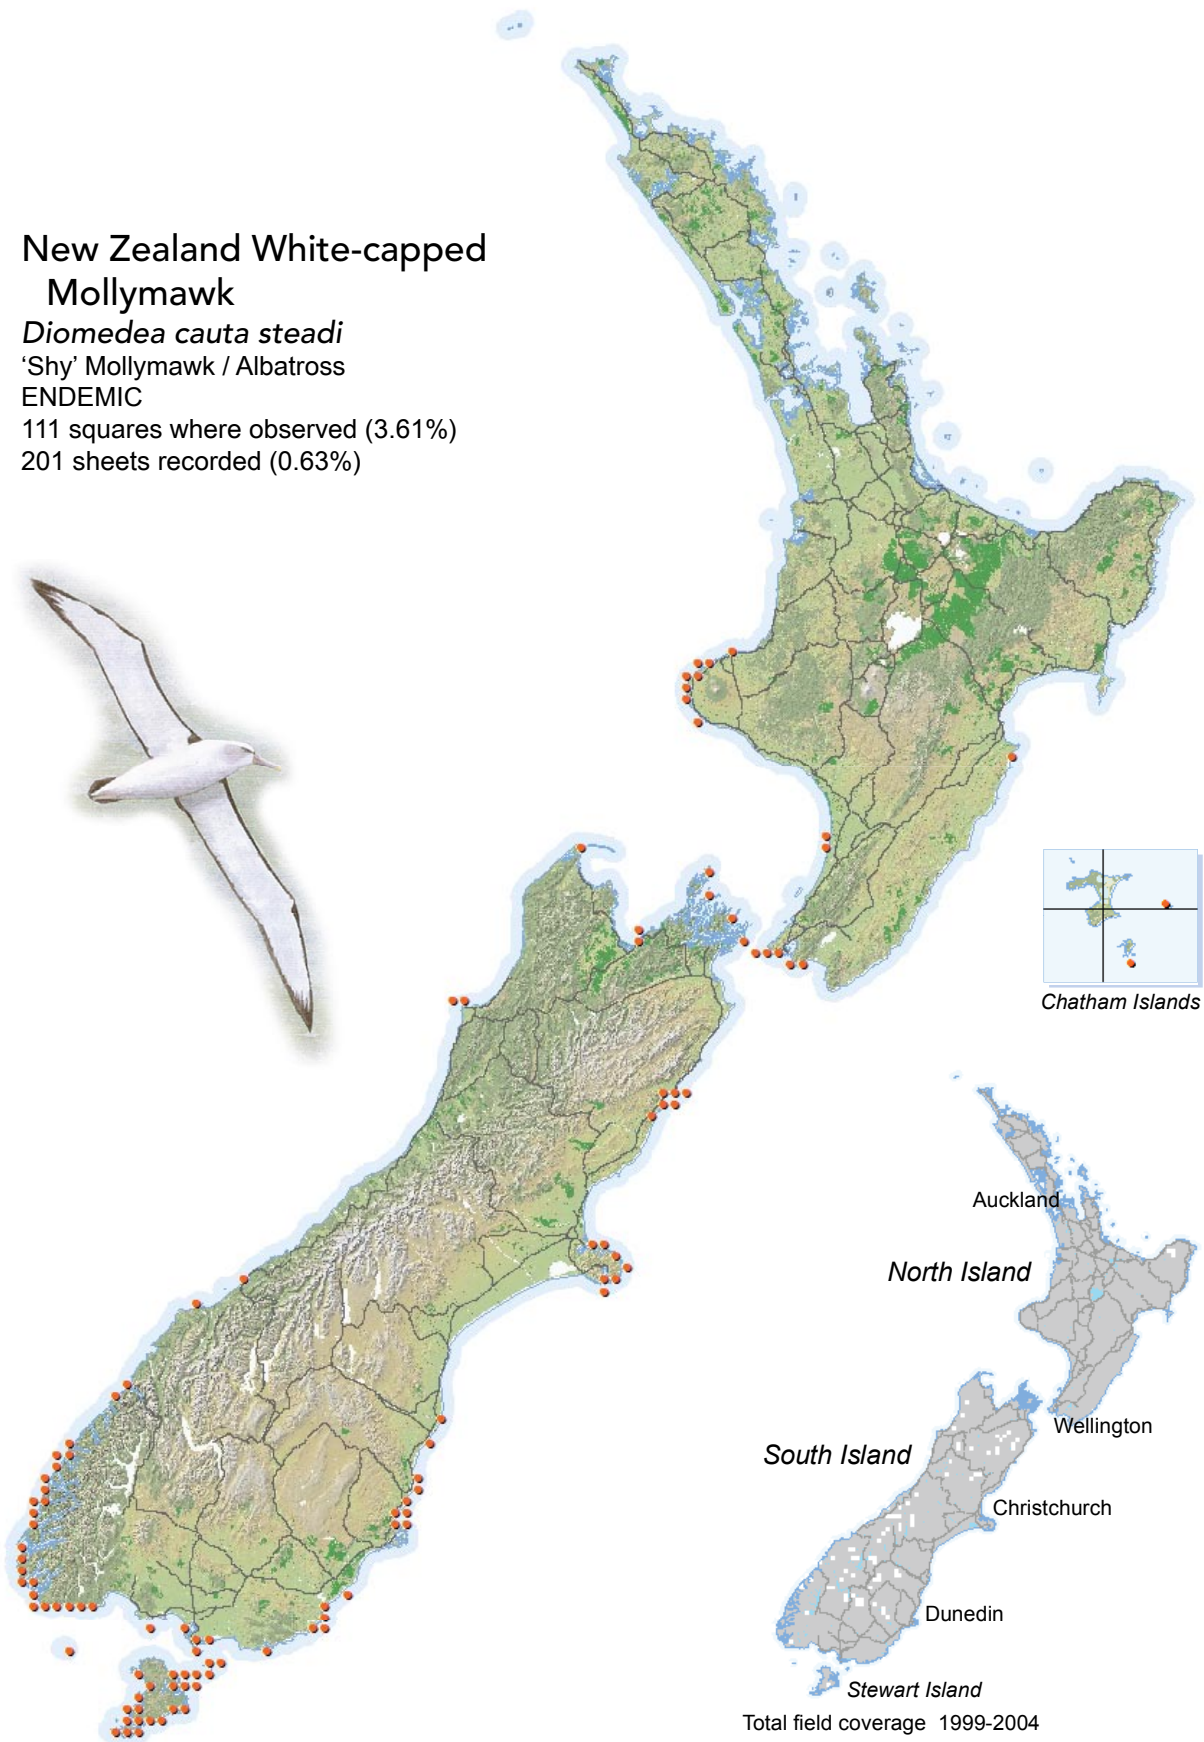

BIRD DISTRIBUTION IN NEW ZEALAND 1999-2004 - WEBATLAS

CJR Robertson, P Hyvönen, MJ Fraser and CR Pickard.

© Ornithological Society of New Zealand Inc. P O Box 834, Nelson 7040, New Zealand

New Zealand White-capped Mollymawk

Diomedea cauta steadi

'Shy' Mollymawk / Albatross

ENDEMIC

111 squares where observed (3.61%)

201 sheets recorded (0.63%)

[Summary sourced from 10km grid square field surveys published as the ATLAS OF BIRD DISTRIBUTION IN NEW ZEALAND 1999-2004. Robertson *et al.*, 2007. ISBN 0 9582486 5 6. Illustration by DJ Onley from THE FIELD GUIDE TO THE BIRDS OF NEW ZEALAND. HA Robertson & BD Heather, 2005. ISBN 0 14 302040 4]