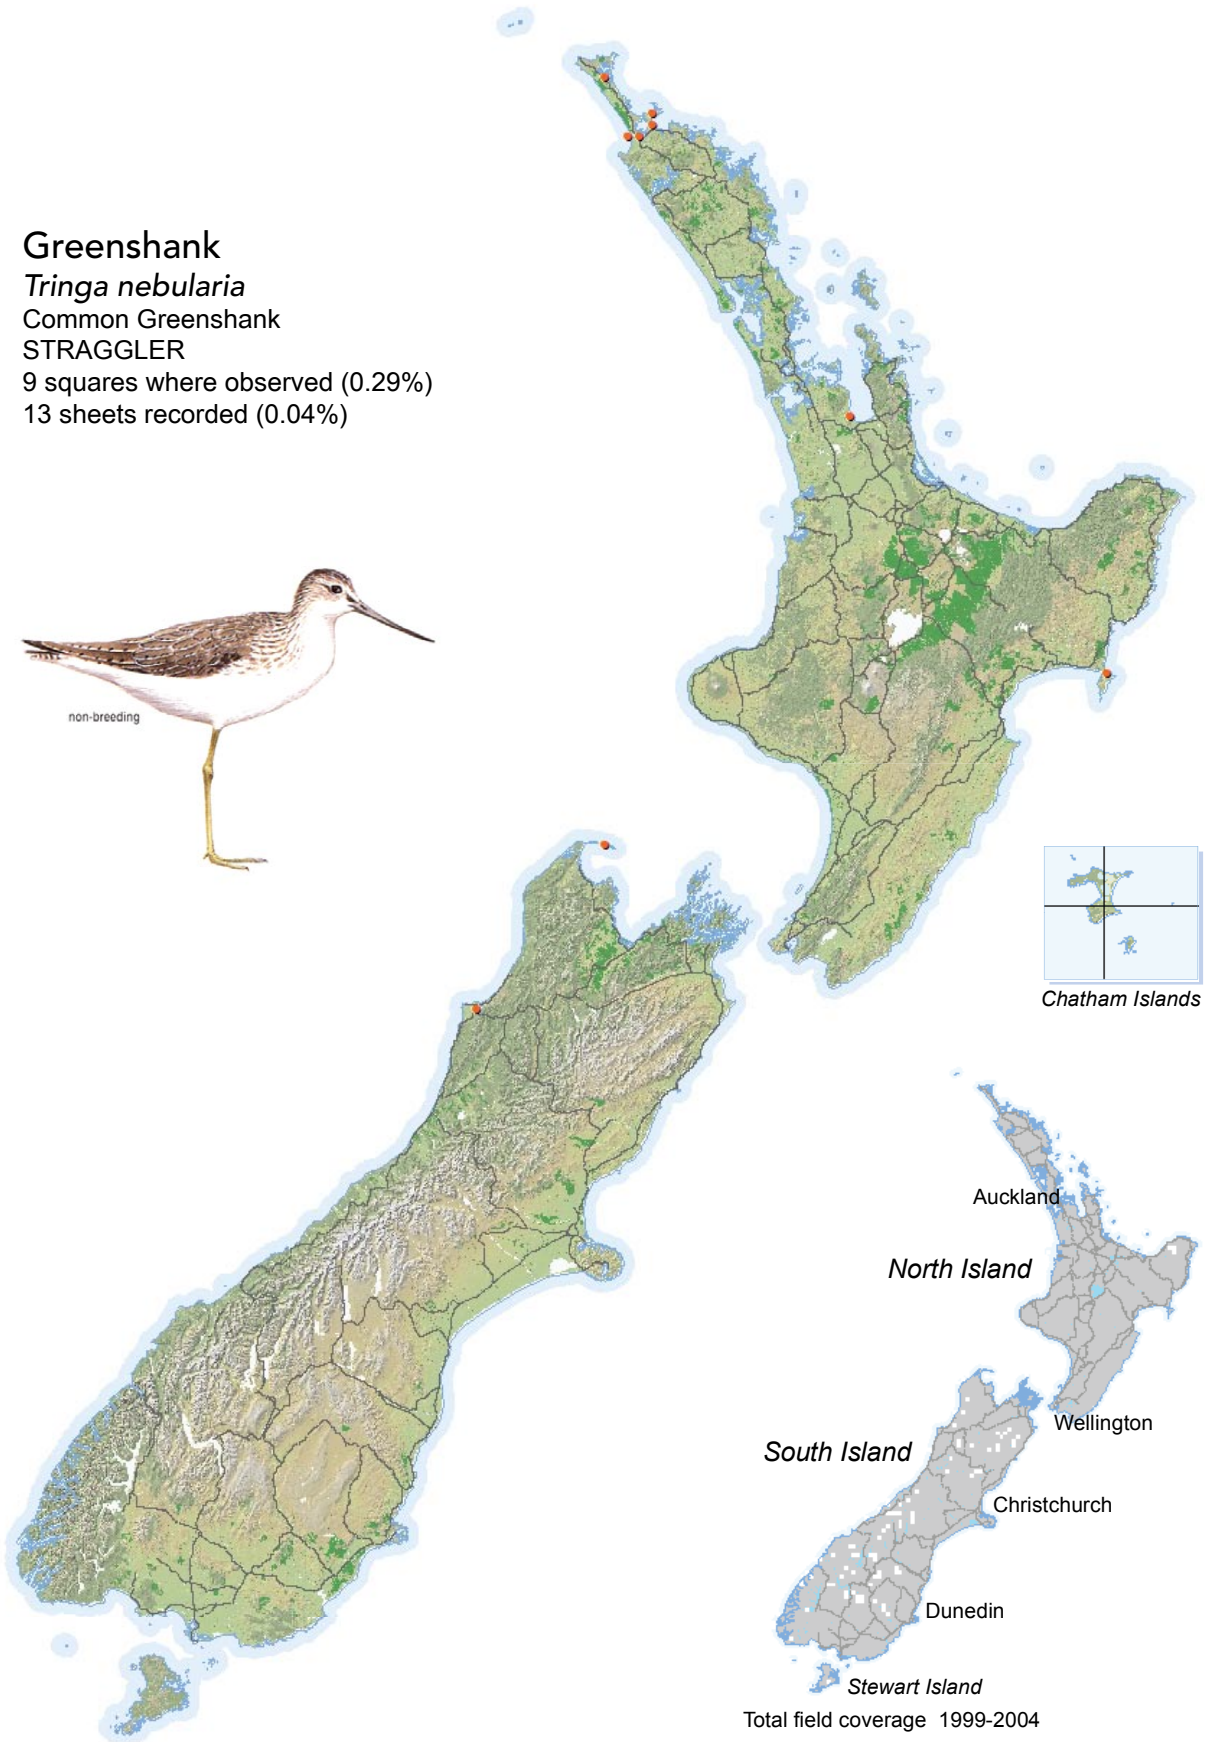

BIRD DISTRIBUTION IN NEW ZEALAND 1999-2004 - WEBATLAS

CJR Robertson, P Hyvönen, MJ Fraser and CR Pickard.

© Ornithological Society of New Zealand Inc. P O Box 834, Nelson 7040, New Zealand

Greenshank

Tringa nebularia

Common Greenshank

STRAGGLER

9 squares where observed (0.29%)

13 sheets recorded (0.04%)

non-breeding

[Summary sourced from 10km grid square field surveys published as the ATLAS OF BIRD DISTRIBUTION IN NEW ZEALAND 1999-2004. Robertson *et al.*, 2007. ISBN 0 9582486 5 6. Illustration by DJ Onley from THE FIELD GUIDE TO THE BIRDS OF NEW ZEALAND. HA Robertson & BD Heather, 2005. ISBN 0 14 302040 4]