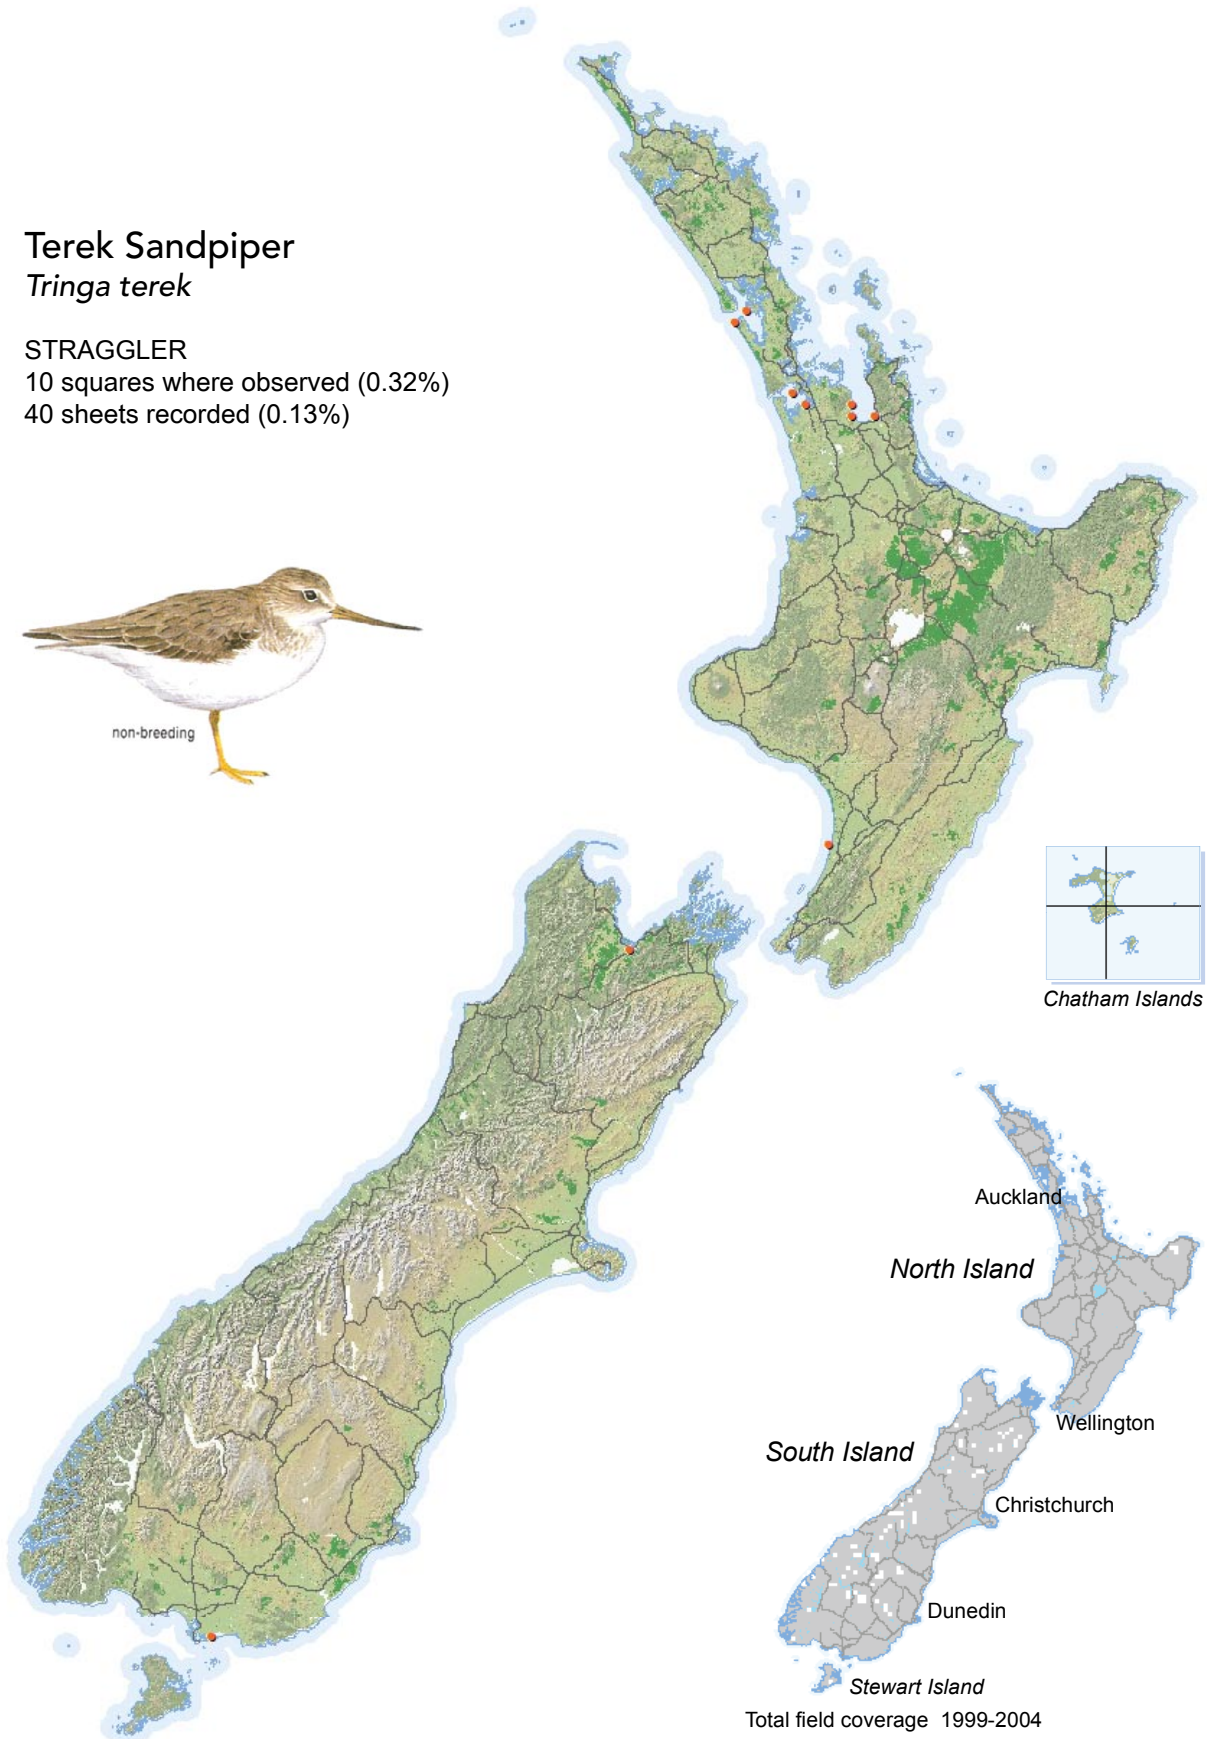

BIRD DISTRIBUTION IN NEW ZEALAND 1999-2004 - WEBATLAS

CJR Robertson, P Hyvönen, MJ Fraser and CR Pickard.

© Ornithological Society of New Zealand Inc. P O Box 834, Nelson 7040, New Zealand

Terek Sandpiper *Tringa terek*

STRAGGLER

10 squares where observed (0.32%)

40 sheets recorded (0.13%)

[Summary sourced from 10km grid square field surveys published as the ATLAS OF BIRD DISTRIBUTION IN NEW ZEALAND 1999-2004. Robertson *et al.*, 2007. ISBN 0 9582486 5 6. Illustration by DJ Onley from THE FIELD GUIDE TO THE BIRDS OF NEW ZEALAND. HA Robertson & BD Heather, 2005. ISBN 0 14 302040 4]