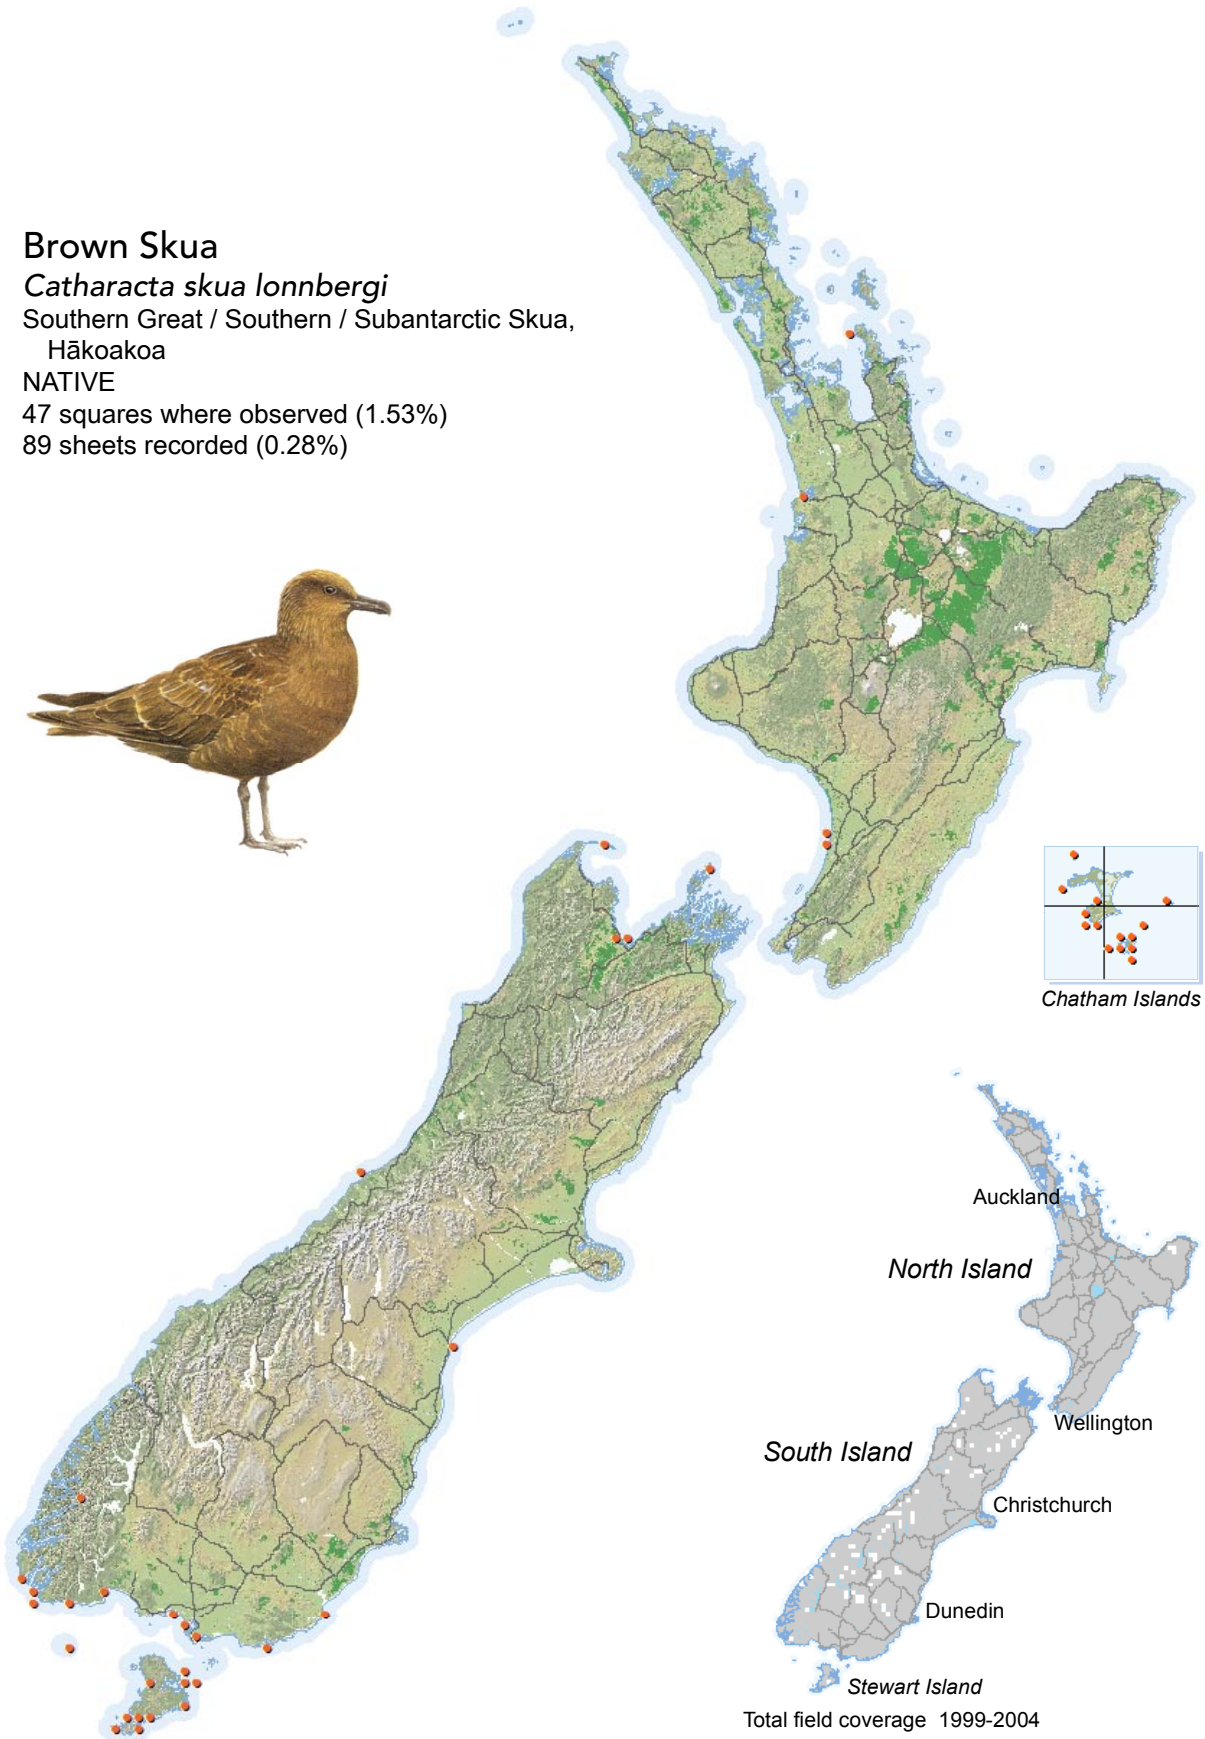

BIRD DISTRIBUTION IN NEW ZEALAND 1999-2004 - WEBATLAS

CJR Robertson, P Hyvönen, MJ Fraser and CR Pickard.

© Ornithological Society of New Zealand Inc. P O Box 834, Nelson 7040, New Zealand

Brown Skua

Catharacta skua lonnbergi

Southern Great / Southern / Subantarctic Skua,
Hākoakoa

NATIVE

47 squares where observed (1.53%)

89 sheets recorded (0.28%)

[Summary sourced from 10km grid square field surveys published as the ATLAS OF BIRD DISTRIBUTION IN NEW ZEALAND 1999-2004. Robertson *et al.*, 2007. ISBN 0 9582486 5 6. Illustration by DJ Onley from THE FIELD GUIDE TO THE BIRDS OF NEW ZEALAND. HA Robertson & BD Heather, 2005. ISBN 0 14 302040 4]