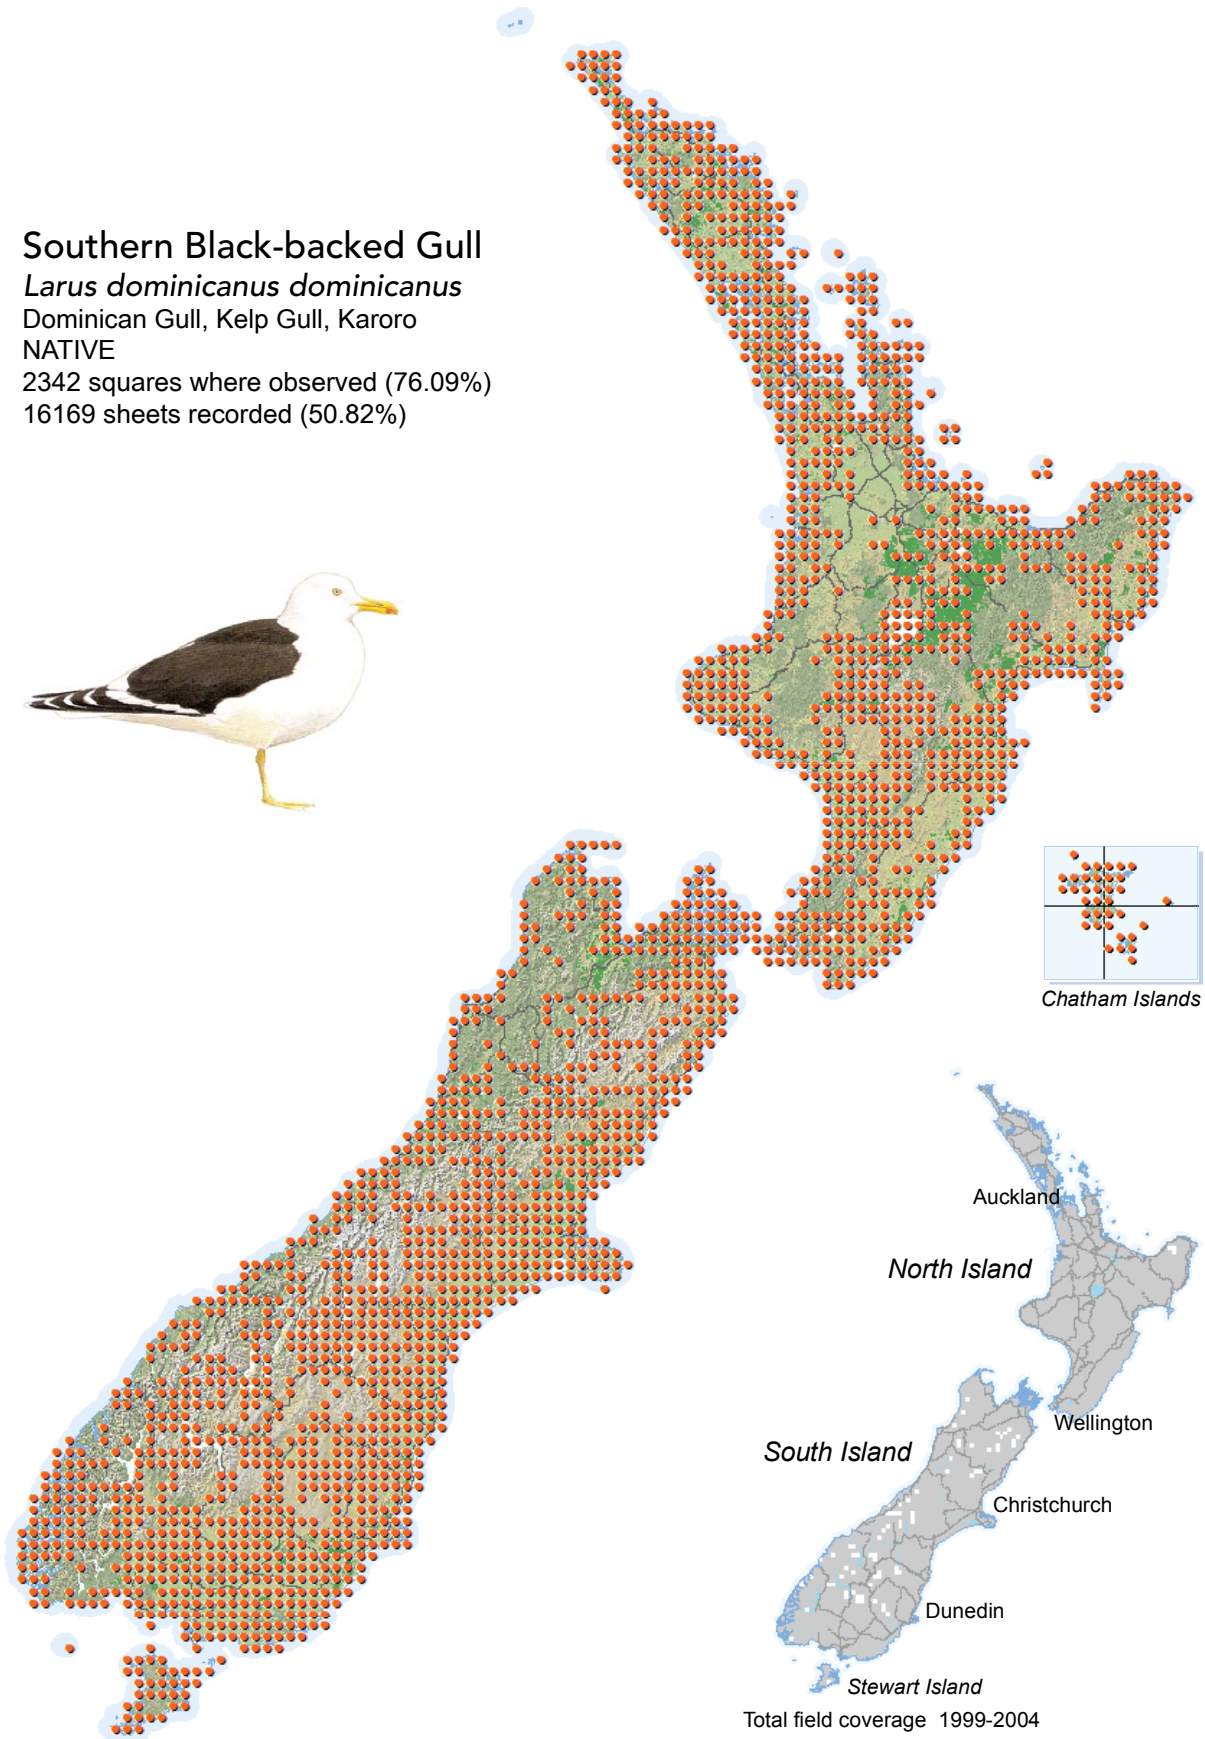

## Southern Black-backed Gull

*Larus dominicanus dominicanus*

Dominican Gull, Kelp Gull, Karoro

NATIVE

2342 squares where observed (76.09%)

16169 sheets recorded (50.82%)

[Summary sourced from 10km grid square field surveys published as the ATLAS OF BIRD DISTRIBUTION IN NEW ZEALAND 1999-2004. Robertson *et al.*, 2007. ISBN 0 9582486 5 6. Illustration by DJ Onley from THE FIELD GUIDE TO THE BIRDS OF NEW ZEALAND. HA Robertson & BD Heather, 2005. ISBN 0 14 302040 4]