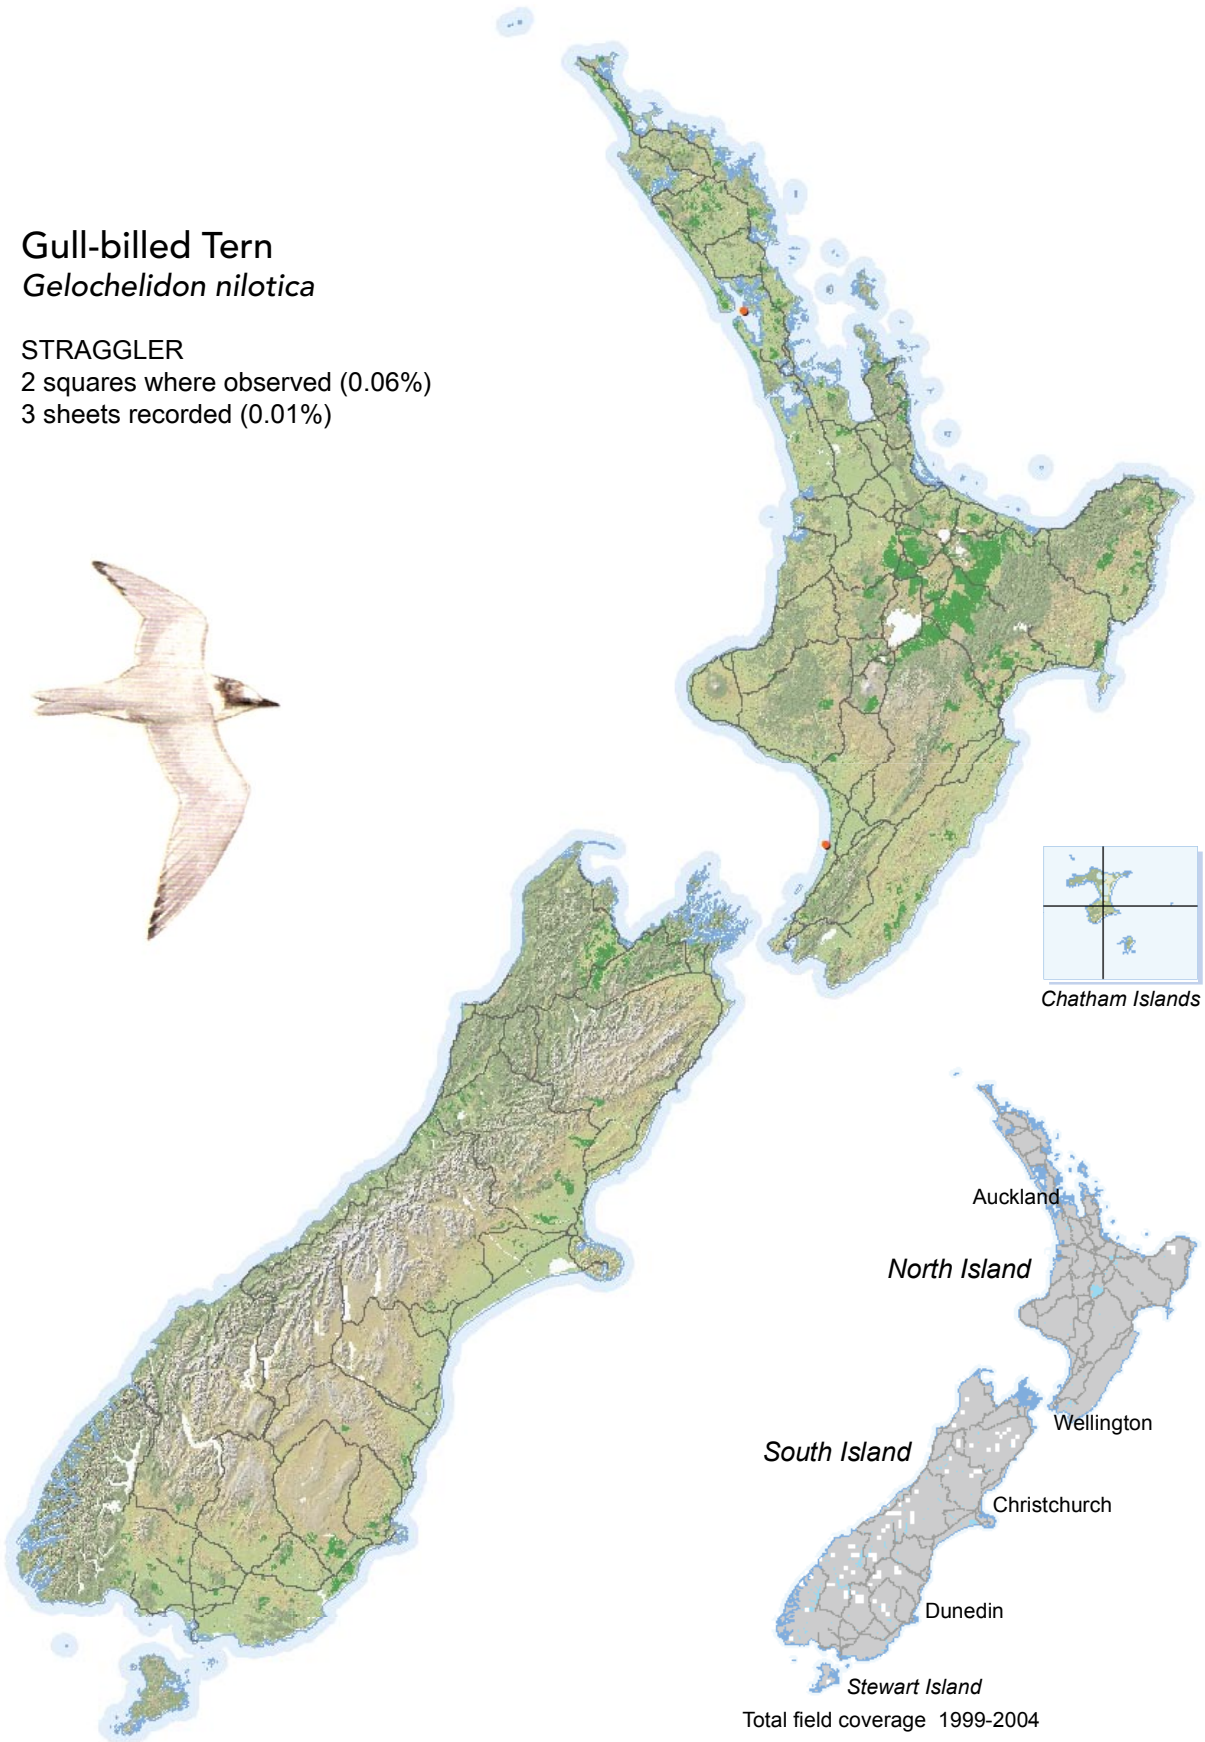

## Gull-billed Tern *Gelochelidon nilotica*

### STRAGGLER

2 squares where observed (0.06%)

3 sheets recorded (0.01%)

[Summary sourced from 10km grid square field surveys published as the ATLAS OF BIRD DISTRIBUTION IN NEW ZEALAND 1999-2004. Robertson *et al.*, 2007. ISBN 0 9582486 5 6. Illustration by DJ Onley from THE FIELD GUIDE TO THE BIRDS OF NEW ZEALAND. HA Robertson & BD Heather, 2005. ISBN 0 14 302040 4]