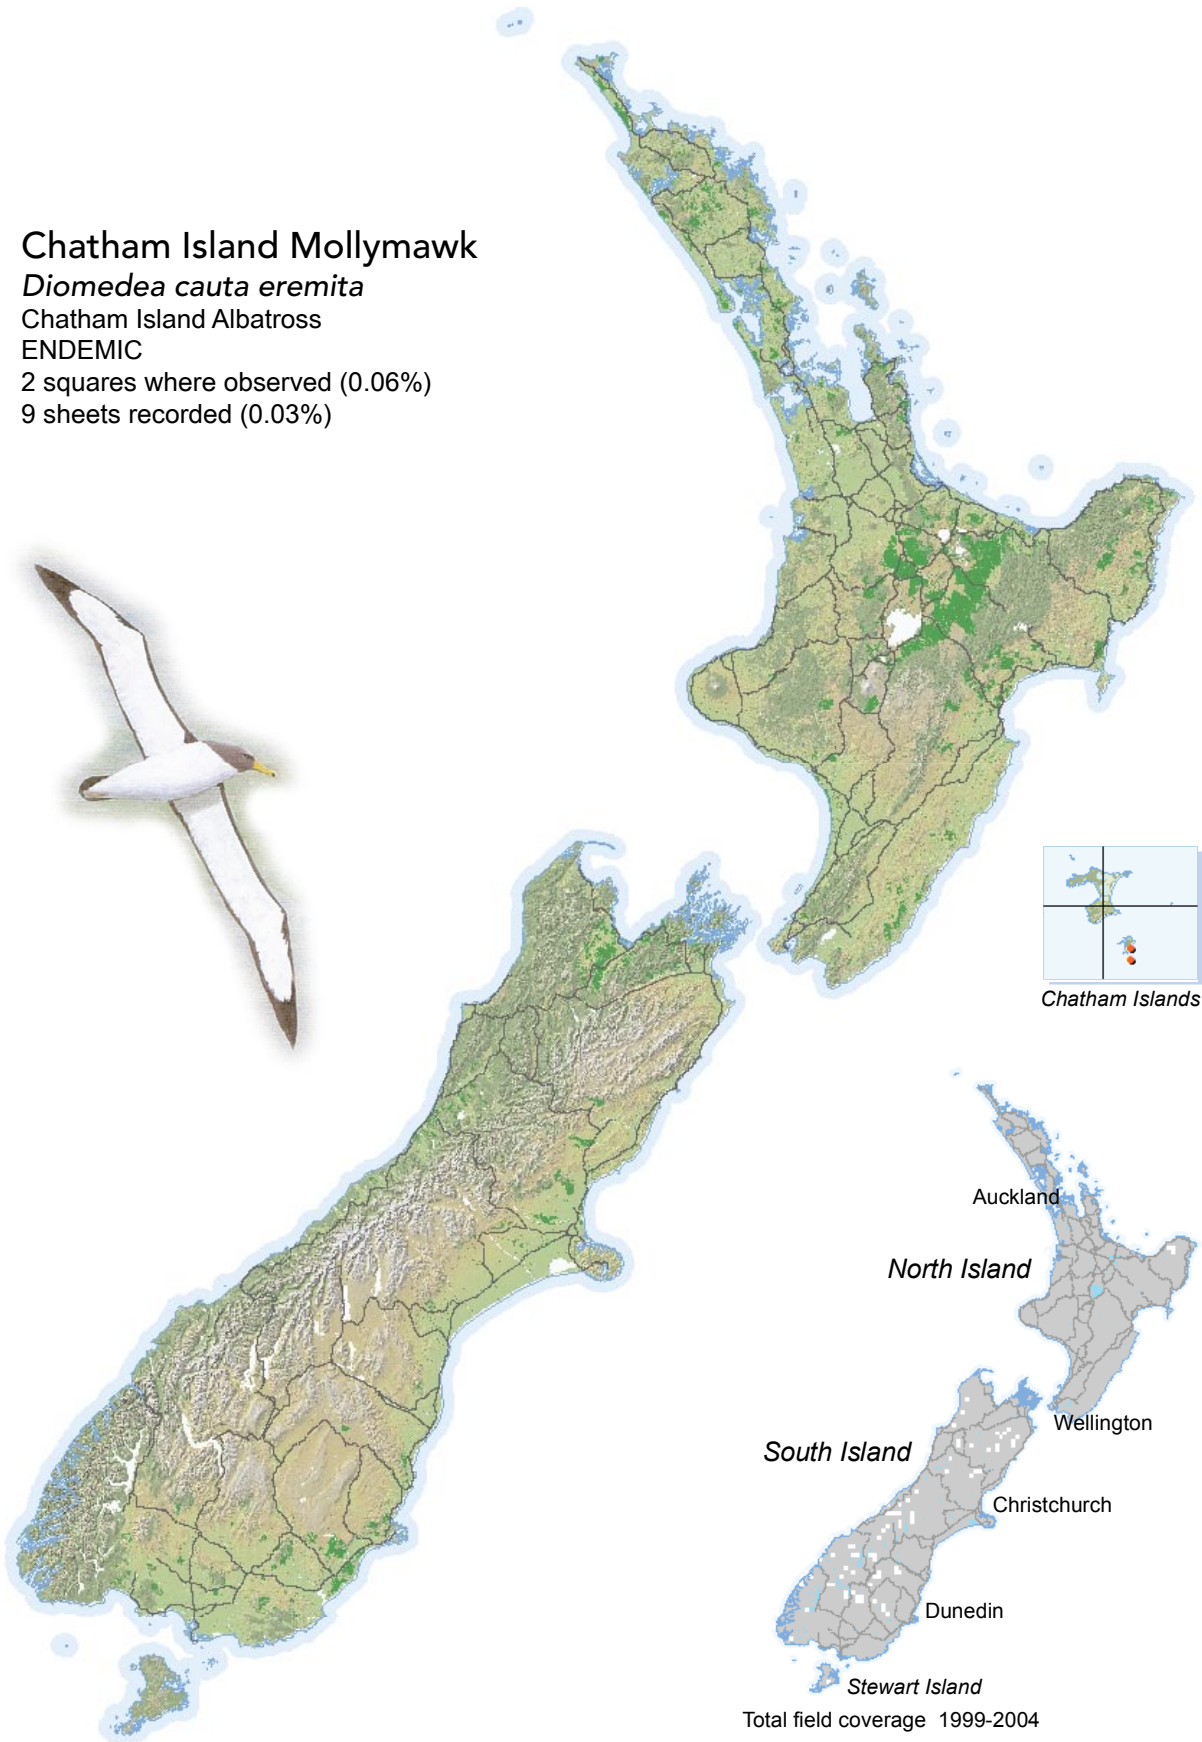

## Chatham Island Mollymawk

*Diomedea cauta eremita*

Chatham Island Albatross

ENDEMIC

2 squares where observed (0.06%)

9 sheets recorded (0.03%)

Chatham Islands

Auckland

North Island

Wellington

South Island

Christchurch

Dunedin

Stewart Island

Total field coverage 1999-2004

[Summary sourced from 10km grid square field surveys published as the ATLAS OF BIRD DISTRIBUTION IN NEW ZEALAND 1999-2004. Robertson *et al.*, 2007. ISBN 0 9582486 5 6. Illustration by DJ Onley from THE FIELD GUIDE TO THE BIRDS OF NEW ZEALAND. HA Robertson & BD Heather, 2005. ISBN 0 14 302040 4]