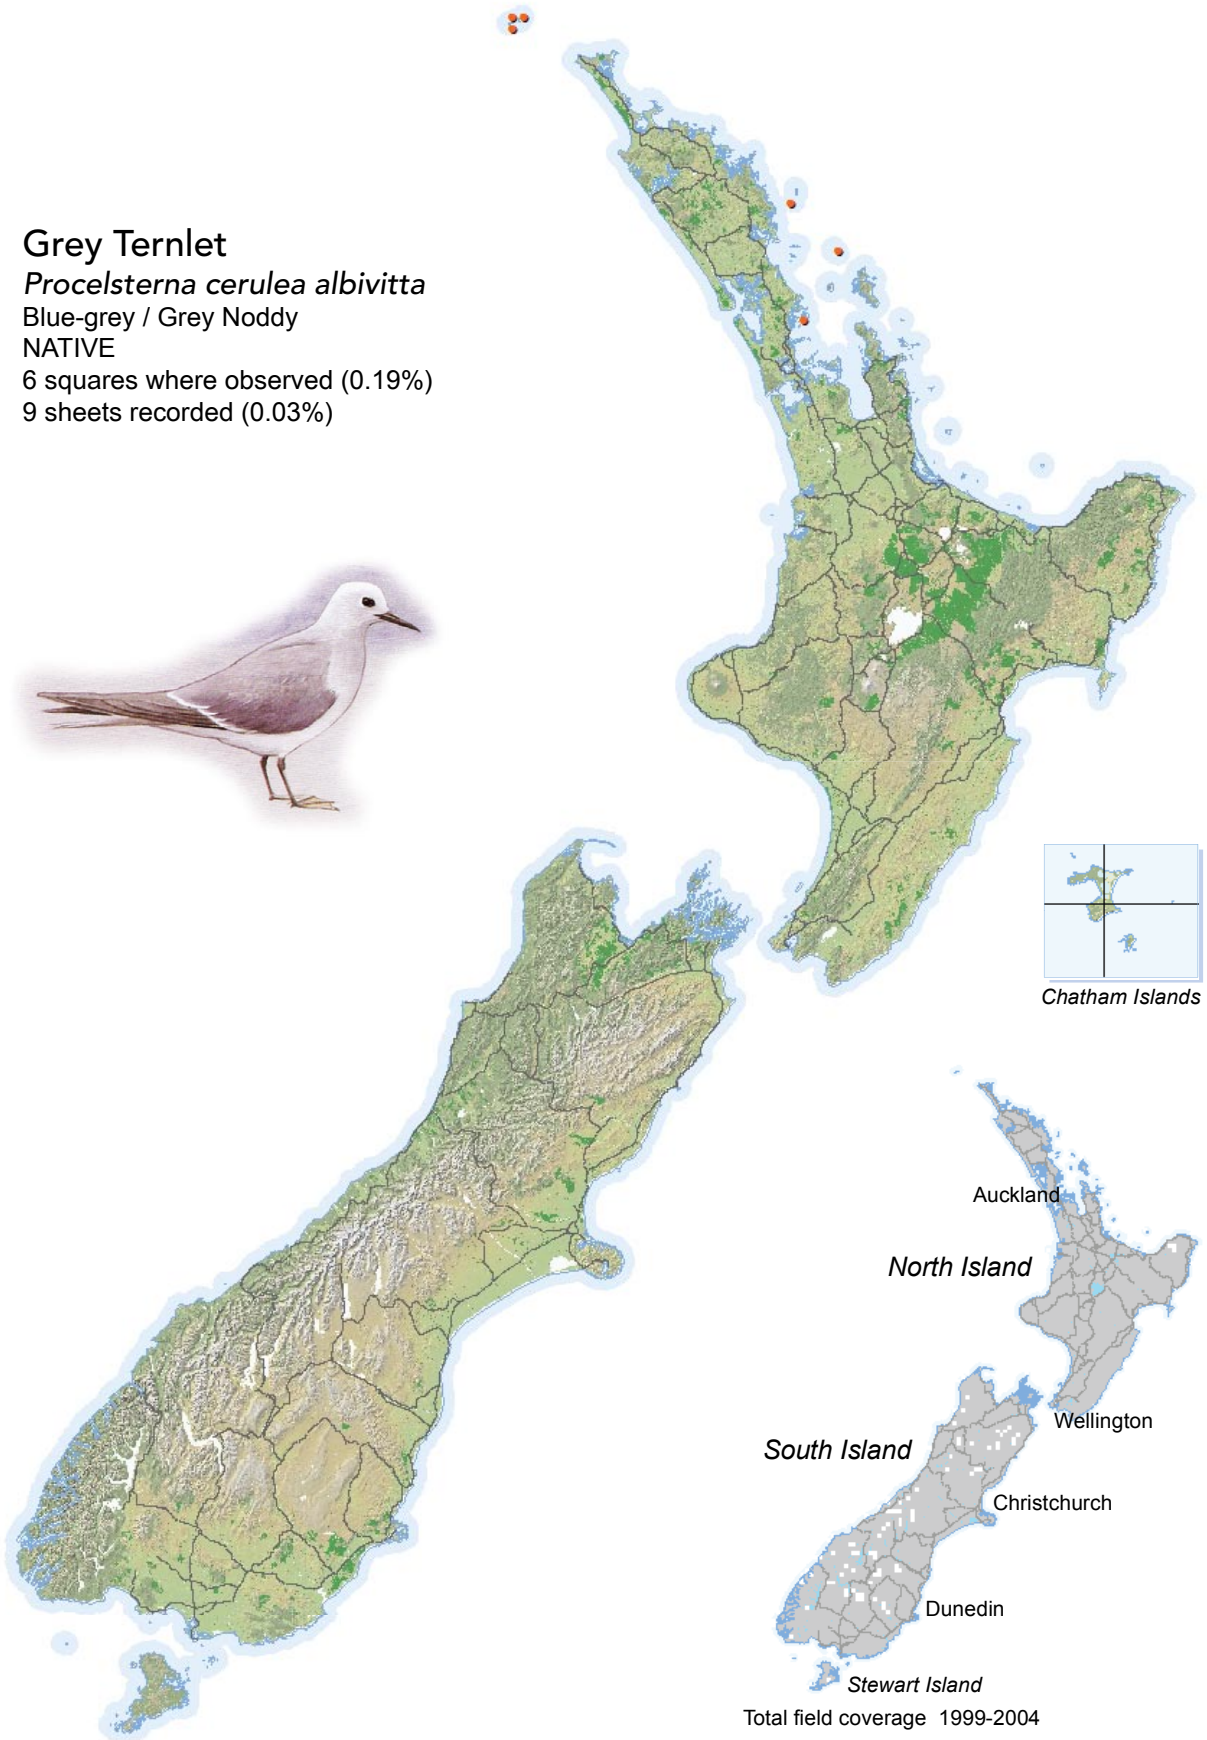

## Grey Ternlet

*Procelsterna cerulea albivitta*

Blue-grey / Grey Noddy

NATIVE

6 squares where observed (0.19%)

9 sheets recorded (0.03%)

[Summary sourced from 10km grid square field surveys published as the ATLAS OF BIRD DISTRIBUTION IN NEW ZEALAND 1999-2004. Robertson *et al.*, 2007. ISBN 0 9582486 5 6. Illustration by DJ Onley from THE FIELD GUIDE TO THE BIRDS OF NEW ZEALAND. HA Robertson & BD Heather, 2005. ISBN 0 14 302040 4]