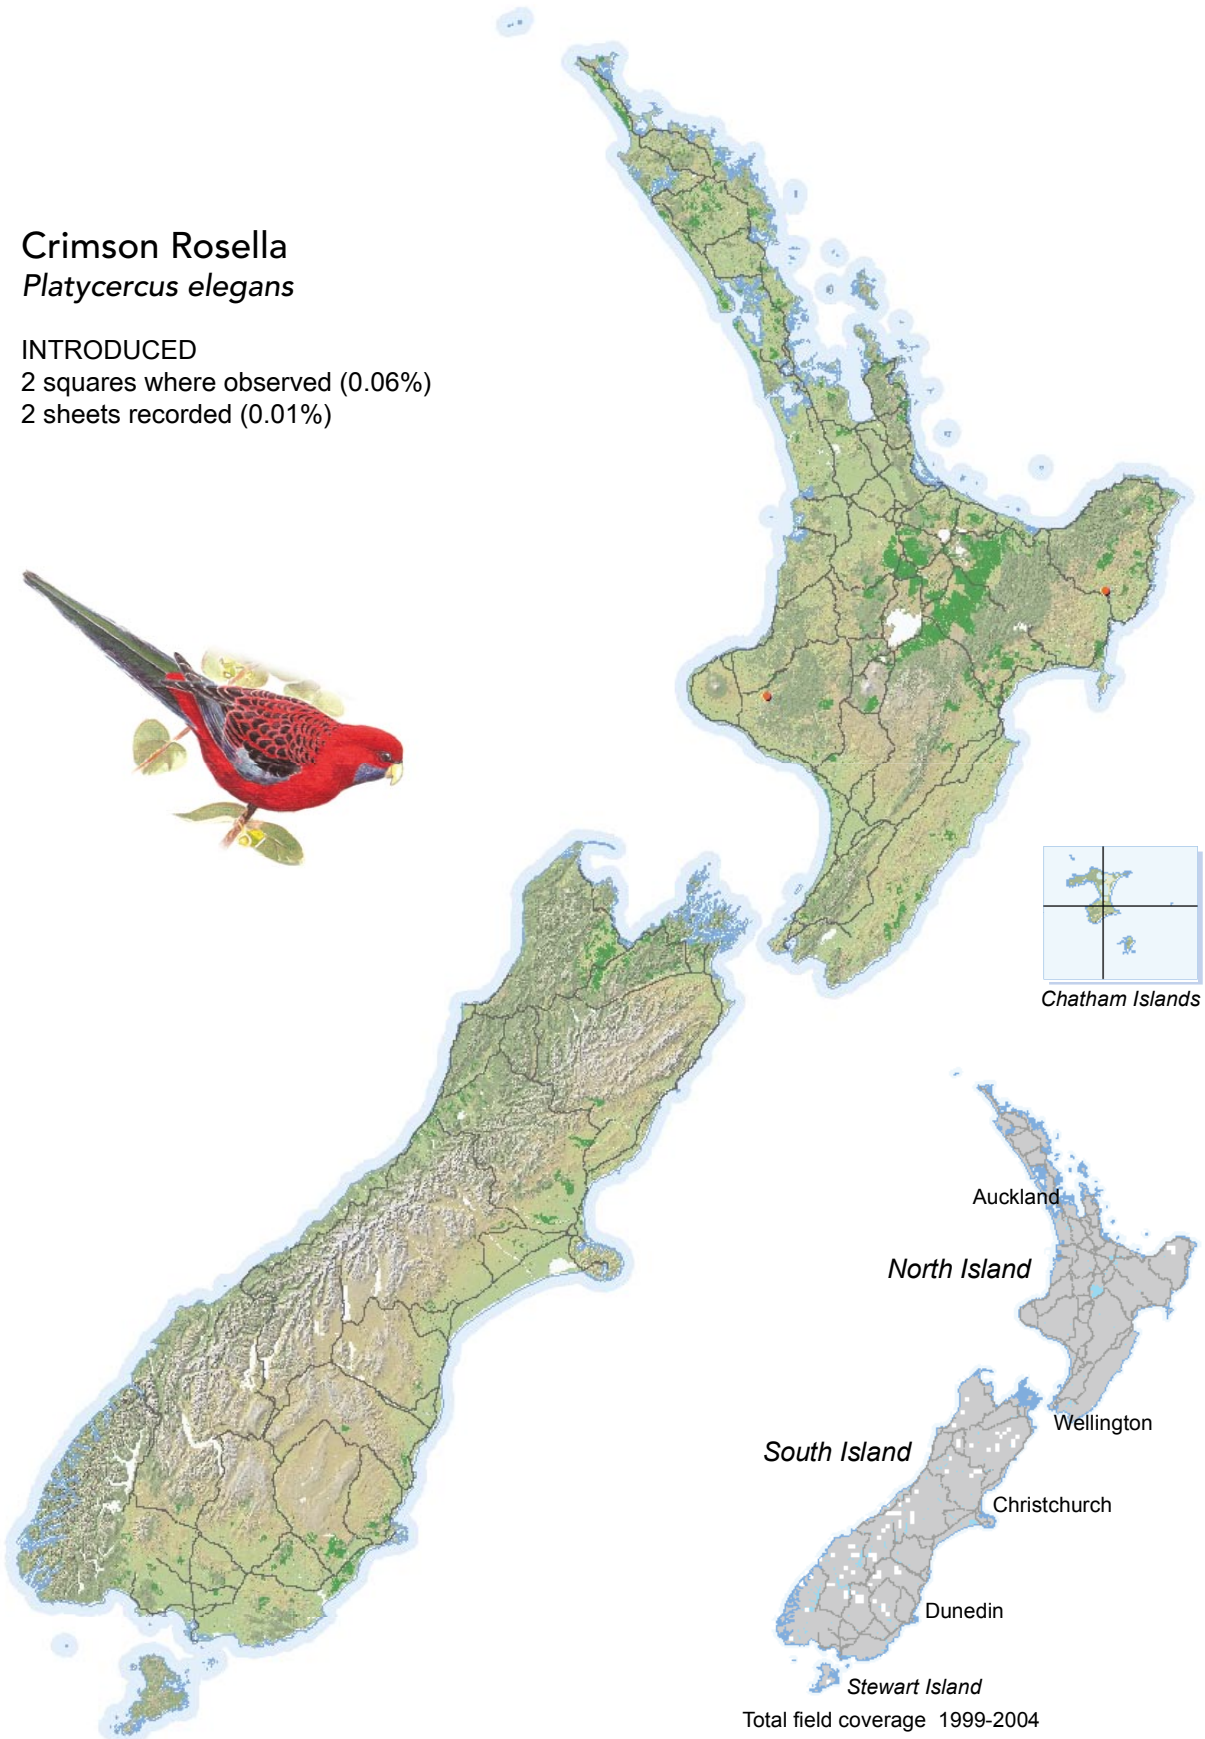

## Crimson Rosella *Platycercus elegans*

### INTRODUCED

2 squares where observed (0.06%)

2 sheets recorded (0.01%)

[Summary sourced from 10km grid square field surveys published as the ATLAS OF BIRD DISTRIBUTION IN NEW ZEALAND 1999-2004. Robertson *et al.*, 2007. ISBN 0 9582486 5 6. Illustration by DJ Onley from THE FIELD GUIDE TO THE BIRDS OF NEW ZEALAND. HA Robertson & BD Heather, 2005. ISBN 0 14 302040 4]