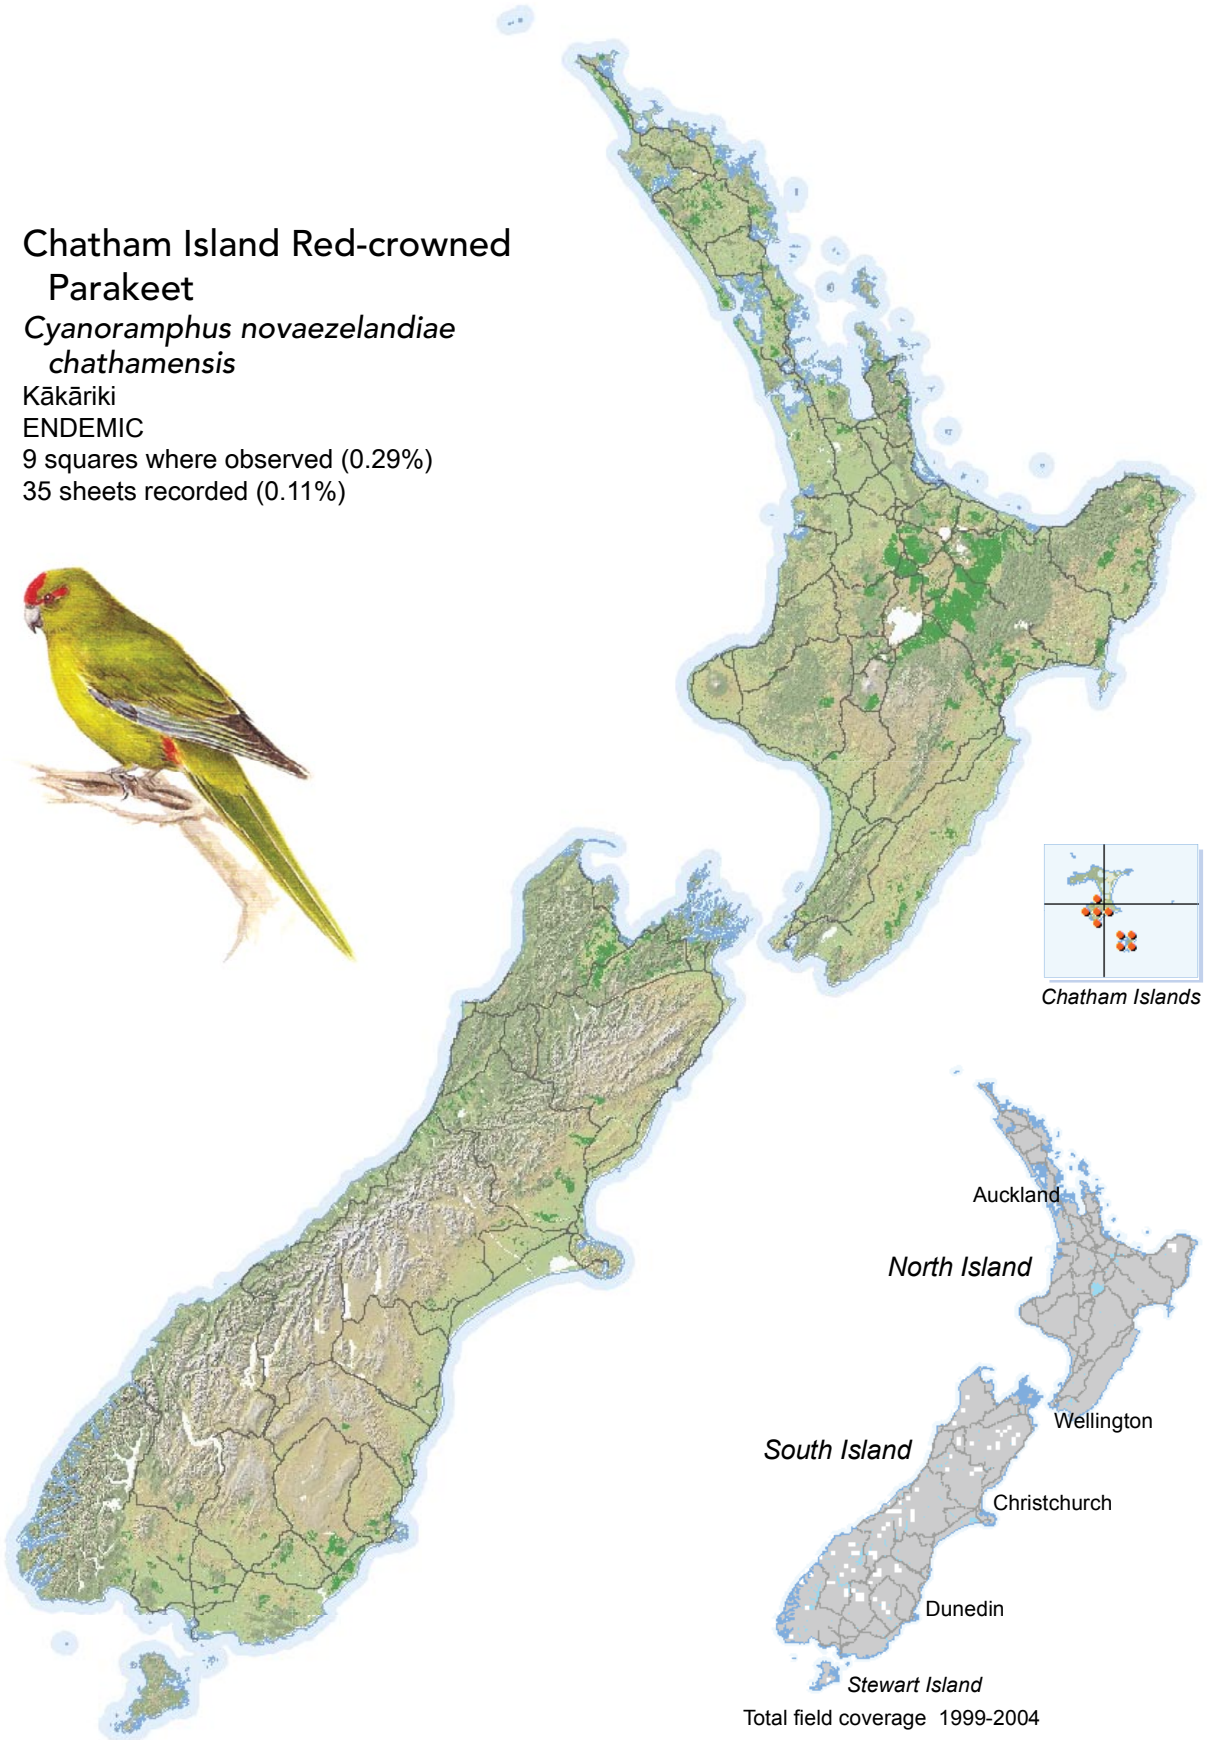

## Chatham Island Red-crowned Parakeet

*Cyanoramphus novaezelandiae chathamensis*

Kākāriki

ENDEMIC

9 squares where observed (0.29%)

35 sheets recorded (0.11%)

Chatham Islands

Total field coverage 1999-2004

[Summary sourced from 10km grid square field surveys published as the ATLAS OF BIRD DISTRIBUTION IN NEW ZEALAND 1999-2004. Robertson *et al.*, 2007. ISBN 0 9582486 5 6. Illustration by DJ Onley from THE FIELD GUIDE TO THE BIRDS OF NEW ZEALAND. HA Robertson & BD Heather, 2005. ISBN 0 14 302040 4]