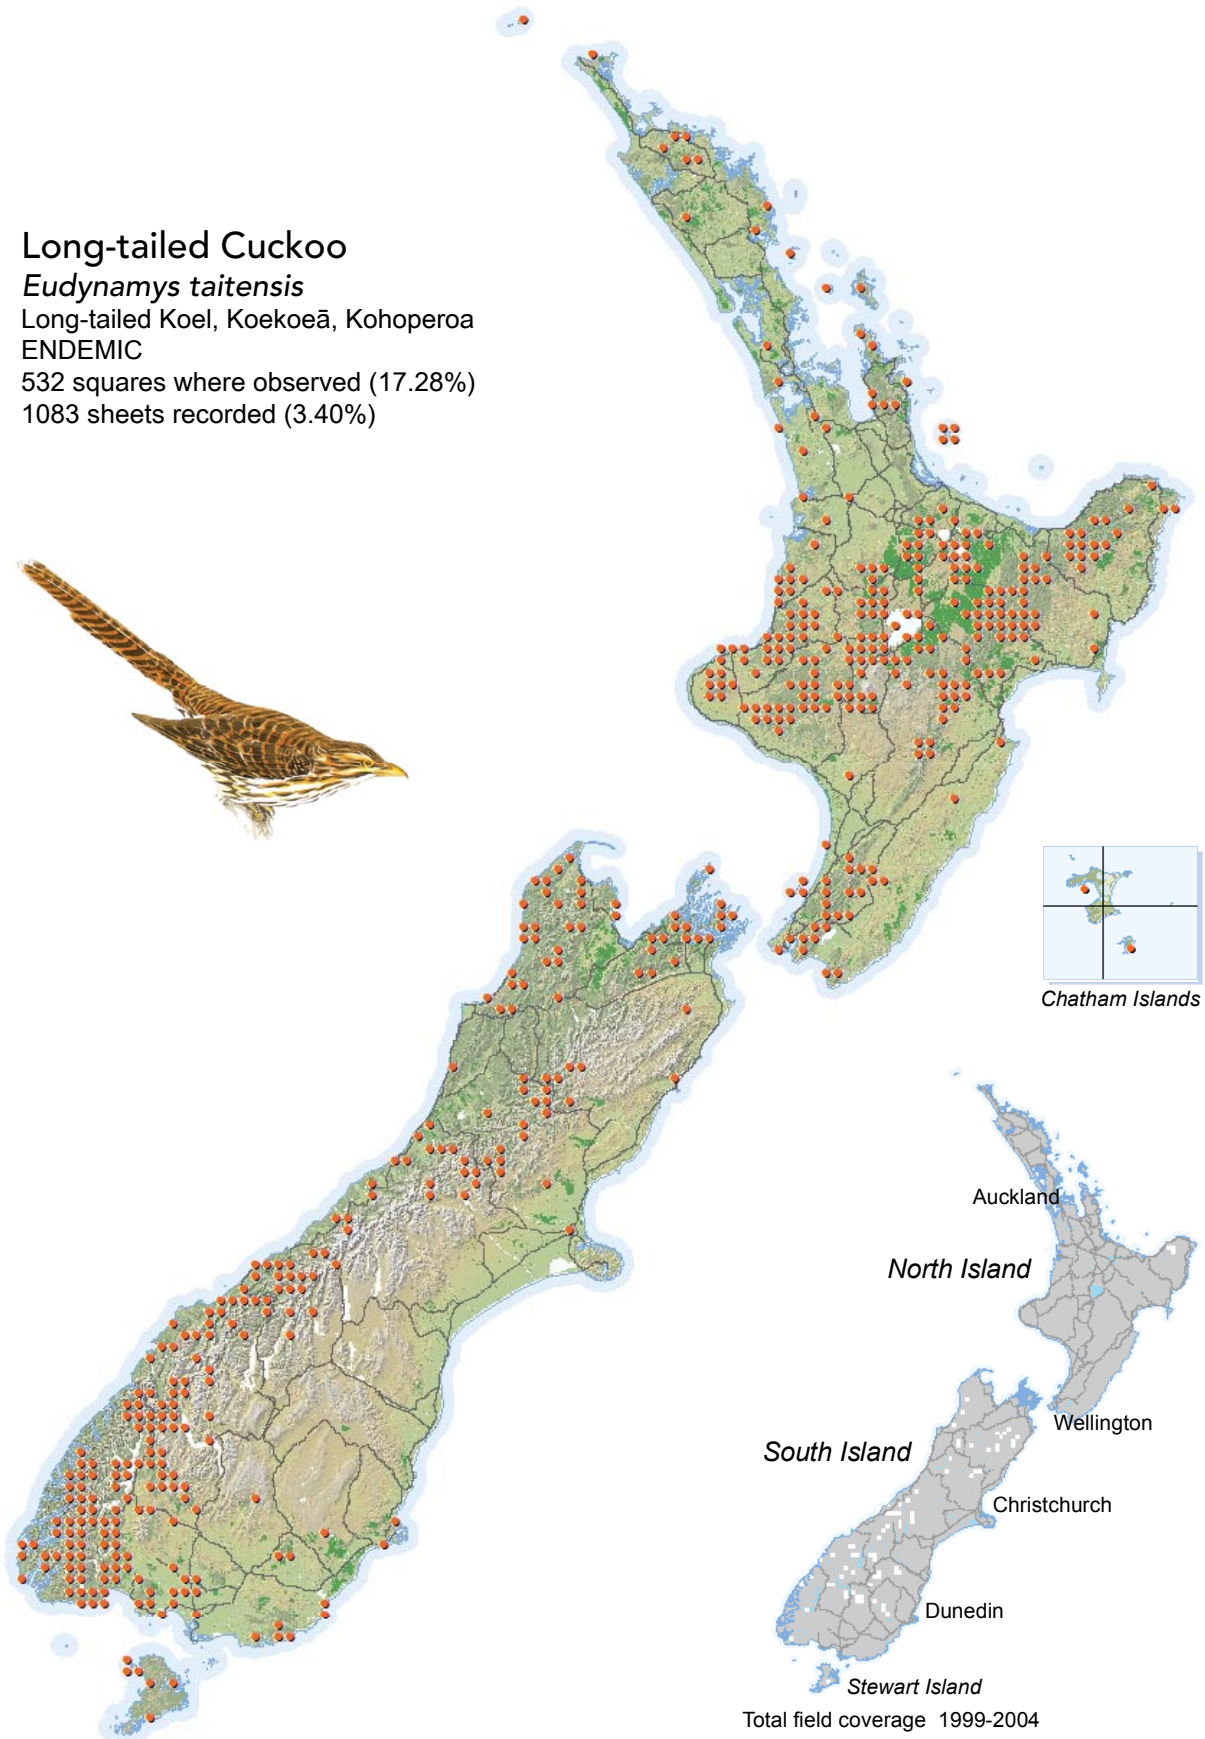

BIRD DISTRIBUTION IN NEW ZEALAND 1999-2004 - WEBATLAS

CJR Robertson, P Hyvönen, MJ Fraser and CR Pickard.

© Ornithological Society of New Zealand Inc. P O Box 834, Nelson 7040, New Zealand

Long-tailed Cuckoo

Eudynamys taitensis

Long-tailed Koel, Koekoeā, Kohoperoa

ENDEMIC

532 squares where observed (17.28%)

1083 sheets recorded (3.40%)

[Summary sourced from 10km grid square field surveys published as the ATLAS OF BIRD DISTRIBUTION IN NEW ZEALAND 1999-2004. Robertson *et al.*, 2007. ISBN 0 9582486 5 6. Illustration by DJ Onley from THE FIELD GUIDE TO THE BIRDS OF NEW ZEALAND. HA Robertson & BD Heather, 2005. ISBN 0 14 302040 4]