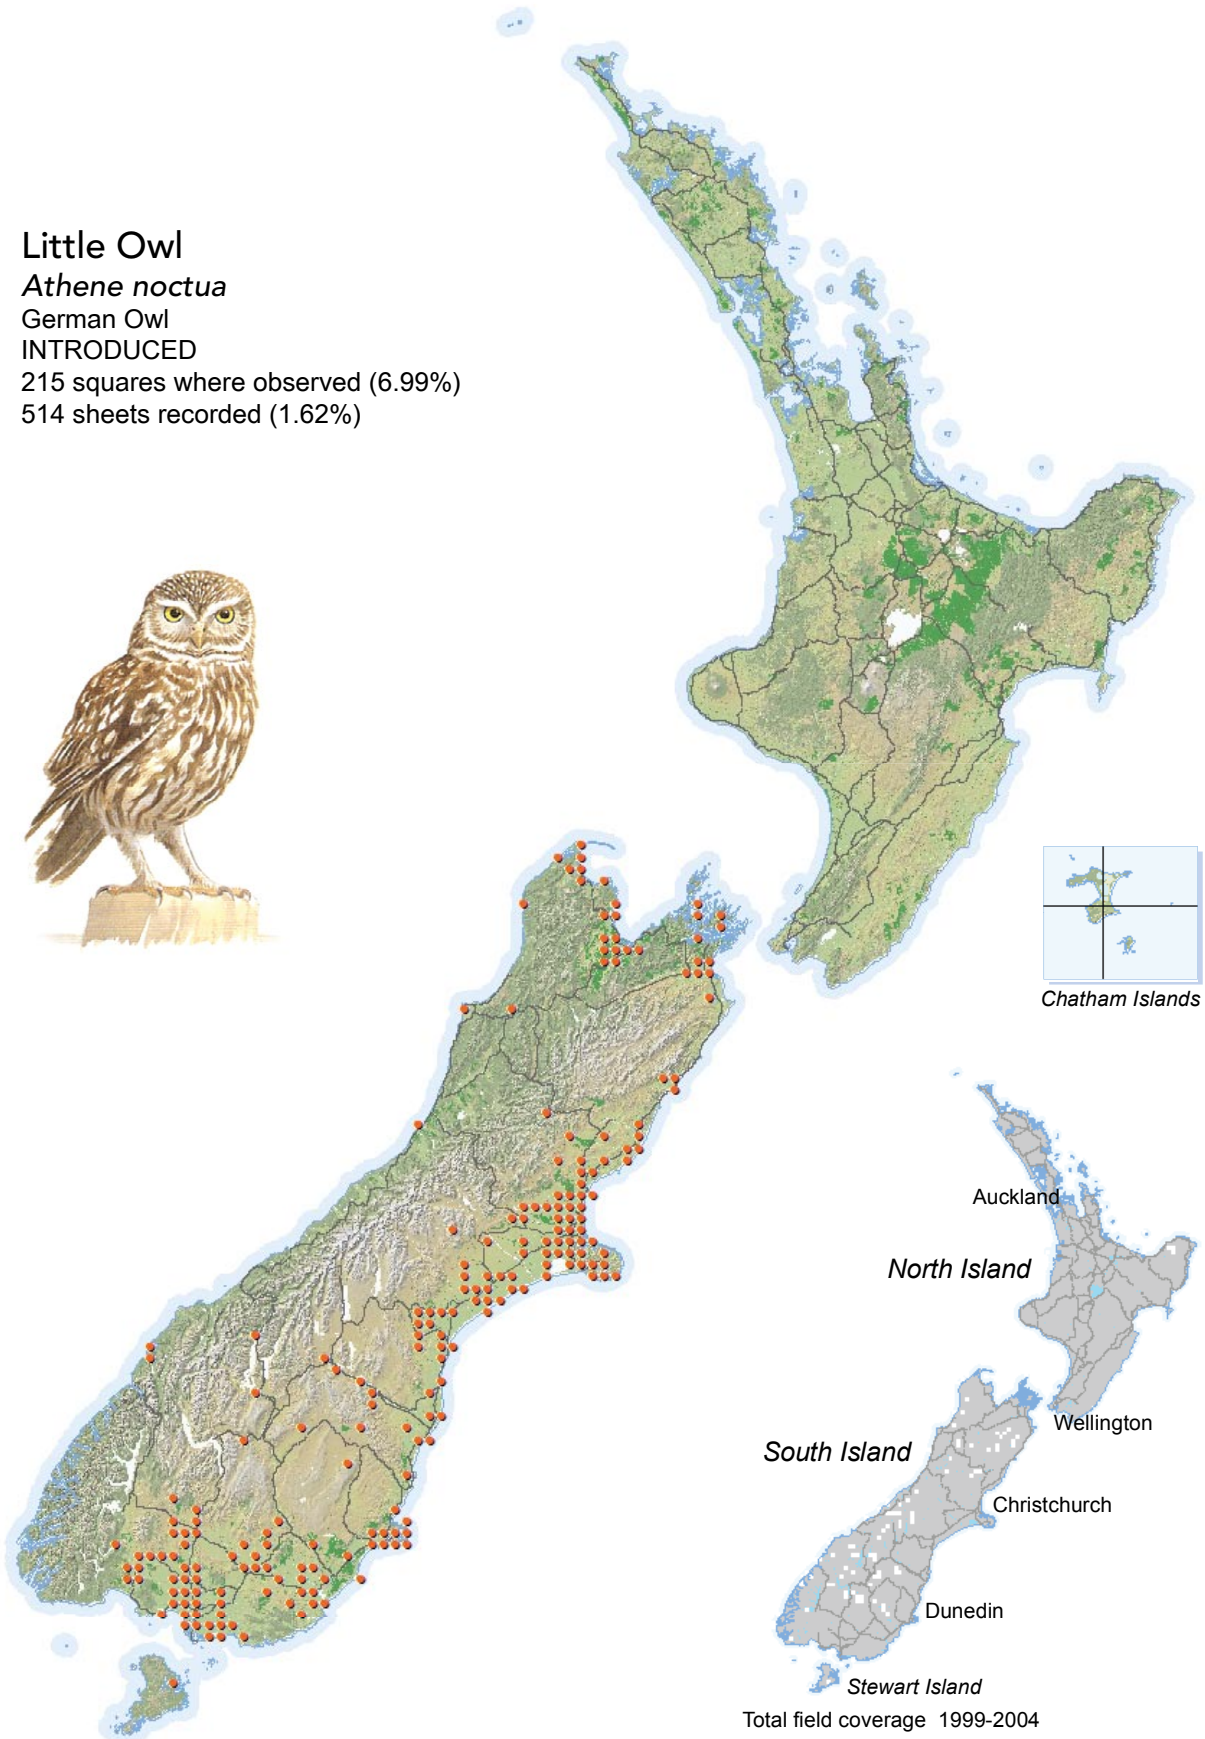

BIRD DISTRIBUTION IN NEW ZEALAND 1999-2004 - WEBATLAS

CJR Robertson, P Hyvönen, MJ Fraser and CR Pickard.

© Ornithological Society of New Zealand Inc. P O Box 834, Nelson 7040, New Zealand

Little Owl

Athene noctua

German Owl

INTRODUCED

215 squares where observed (6.99%)

514 sheets recorded (1.62%)

[Summary sourced from 10km grid square field surveys published as the ATLAS OF BIRD DISTRIBUTION IN NEW ZEALAND 1999-2004. Robertson *et al.*, 2007. ISBN 0 9582486 5 6. Illustration by DJ Onley from THE FIELD GUIDE TO THE BIRDS OF NEW ZEALAND. HA Robertson & BD Heather, 2005. ISBN 0 14 302040 4]