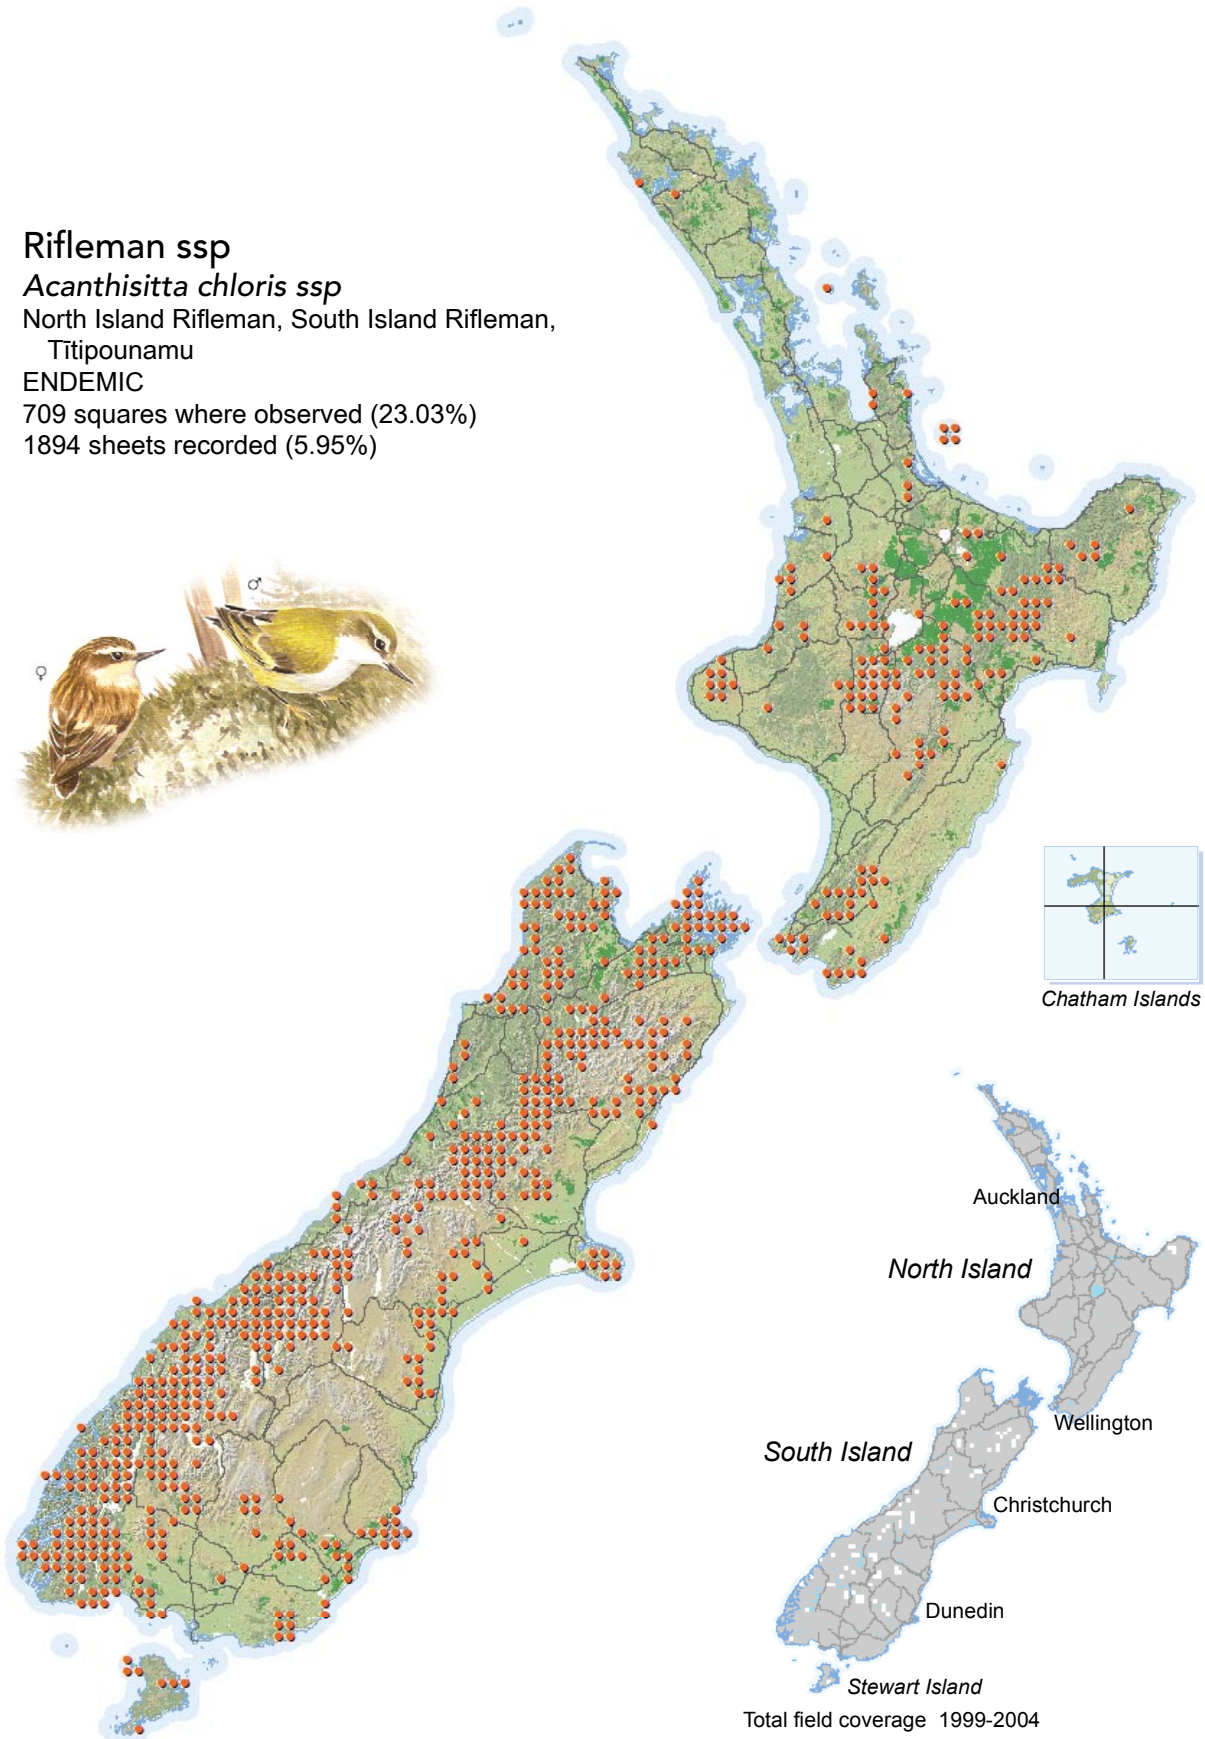

## Rifleman ssp

### *Acanthisitta chloris ssp*

North Island Rifleman, South Island Rifleman,  
Titipounamu

ENDEMIC

709 squares where observed (23.03%)

1894 sheets recorded (5.95%)

[Summary sourced from 10km grid square field surveys published as the ATLAS OF BIRD DISTRIBUTION IN NEW ZEALAND 1999-2004. Robertson *et al.*, 2007. ISBN 0 9582486 5 6. Illustration by DJ Onley from THE FIELD GUIDE TO THE BIRDS OF NEW ZEALAND. HA Robertson & BD Heather, 2005. ISBN 0 14 302040 4]