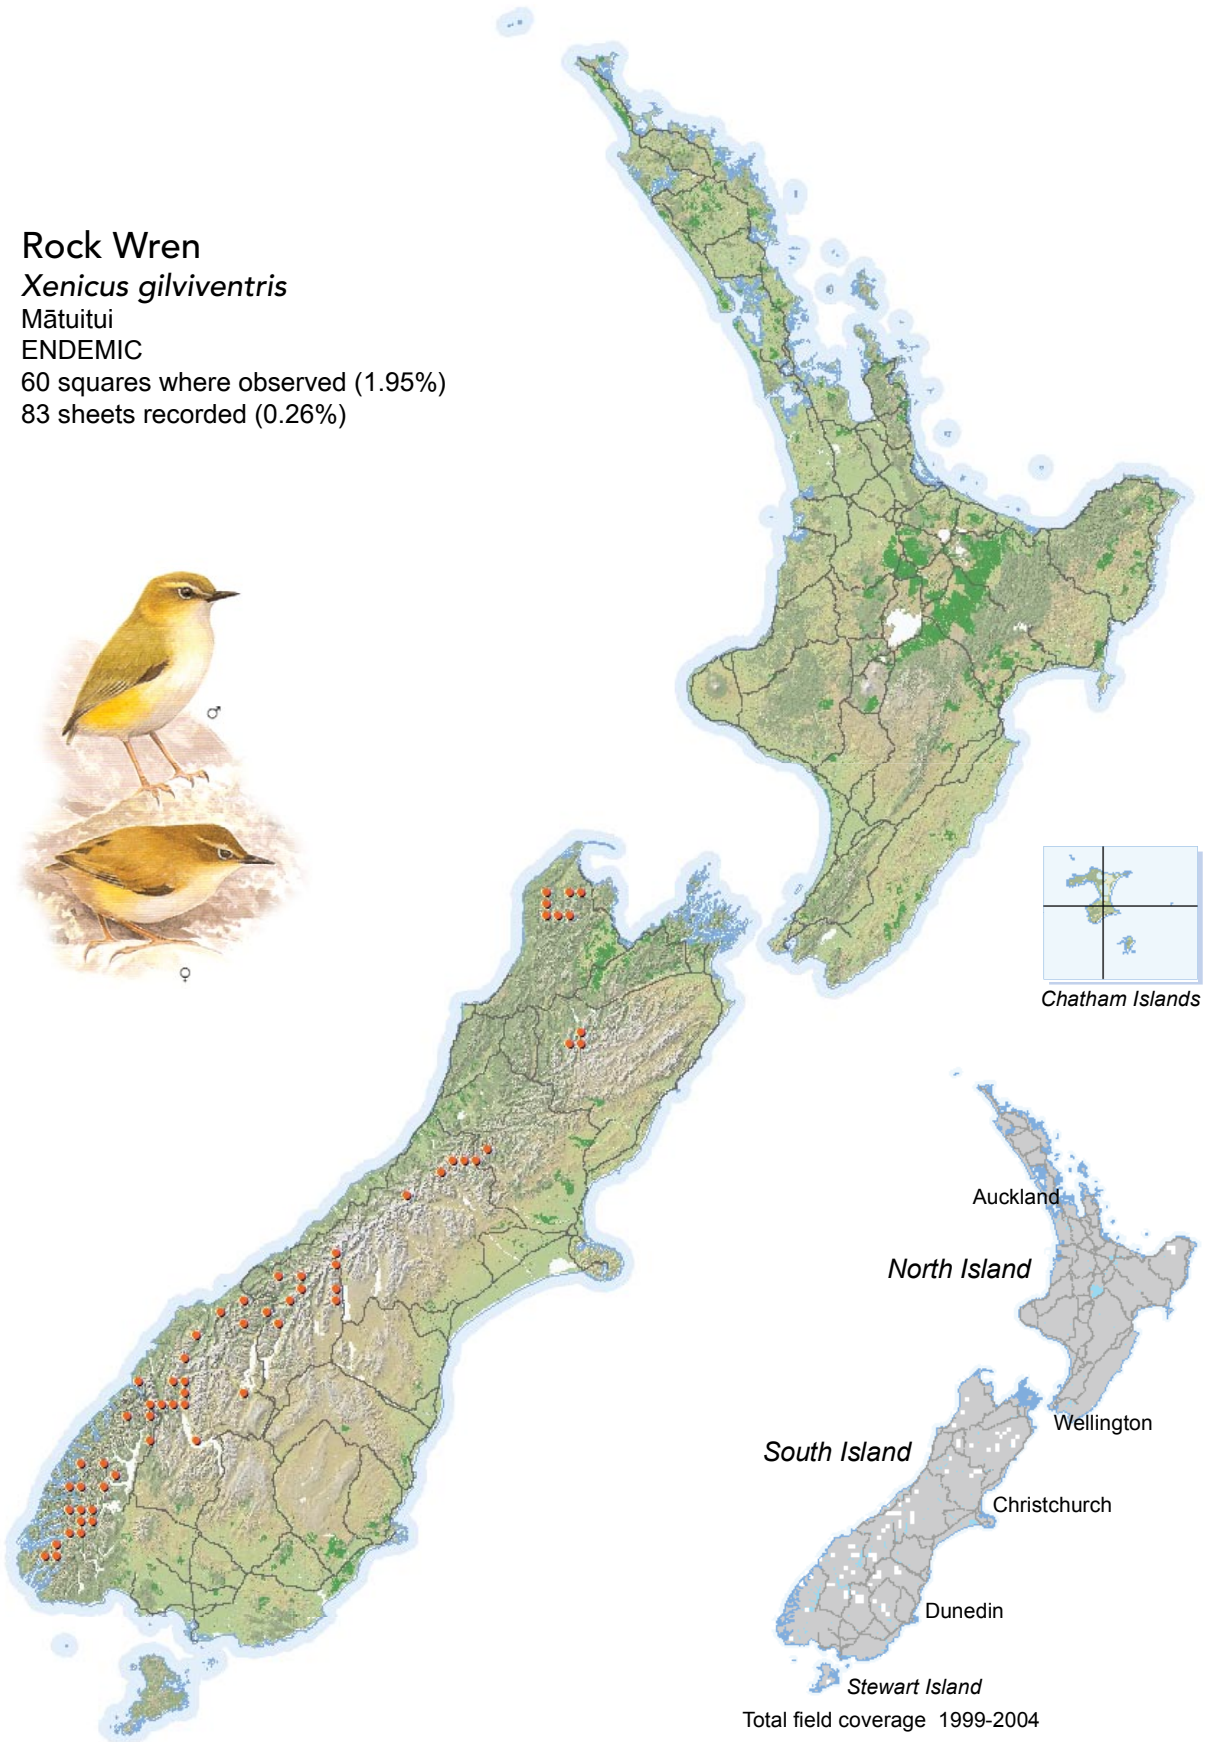

BIRD DISTRIBUTION IN NEW ZEALAND 1999-2004 - WEBATLAS

CJR Robertson, P Hyvönen, MJ Fraser and CR Pickard.

© Ornithological Society of New Zealand Inc. P O Box 834, Nelson 7040, New Zealand

Rock Wren

Xenicus gilviventris

Mātuitui

ENDEMIC

60 squares where observed (1.95%)

83 sheets recorded (0.26%)

[Summary sourced from 10km grid square field surveys published as the ATLAS OF BIRD DISTRIBUTION IN NEW ZEALAND 1999-2004. Robertson *et al.*, 2007. ISBN 0 9582486 5 6. Illustration by DJ Onley from THE FIELD GUIDE TO THE BIRDS OF NEW ZEALAND. HA Robertson & BD Heather, 2005. ISBN 0 14 302040 4]