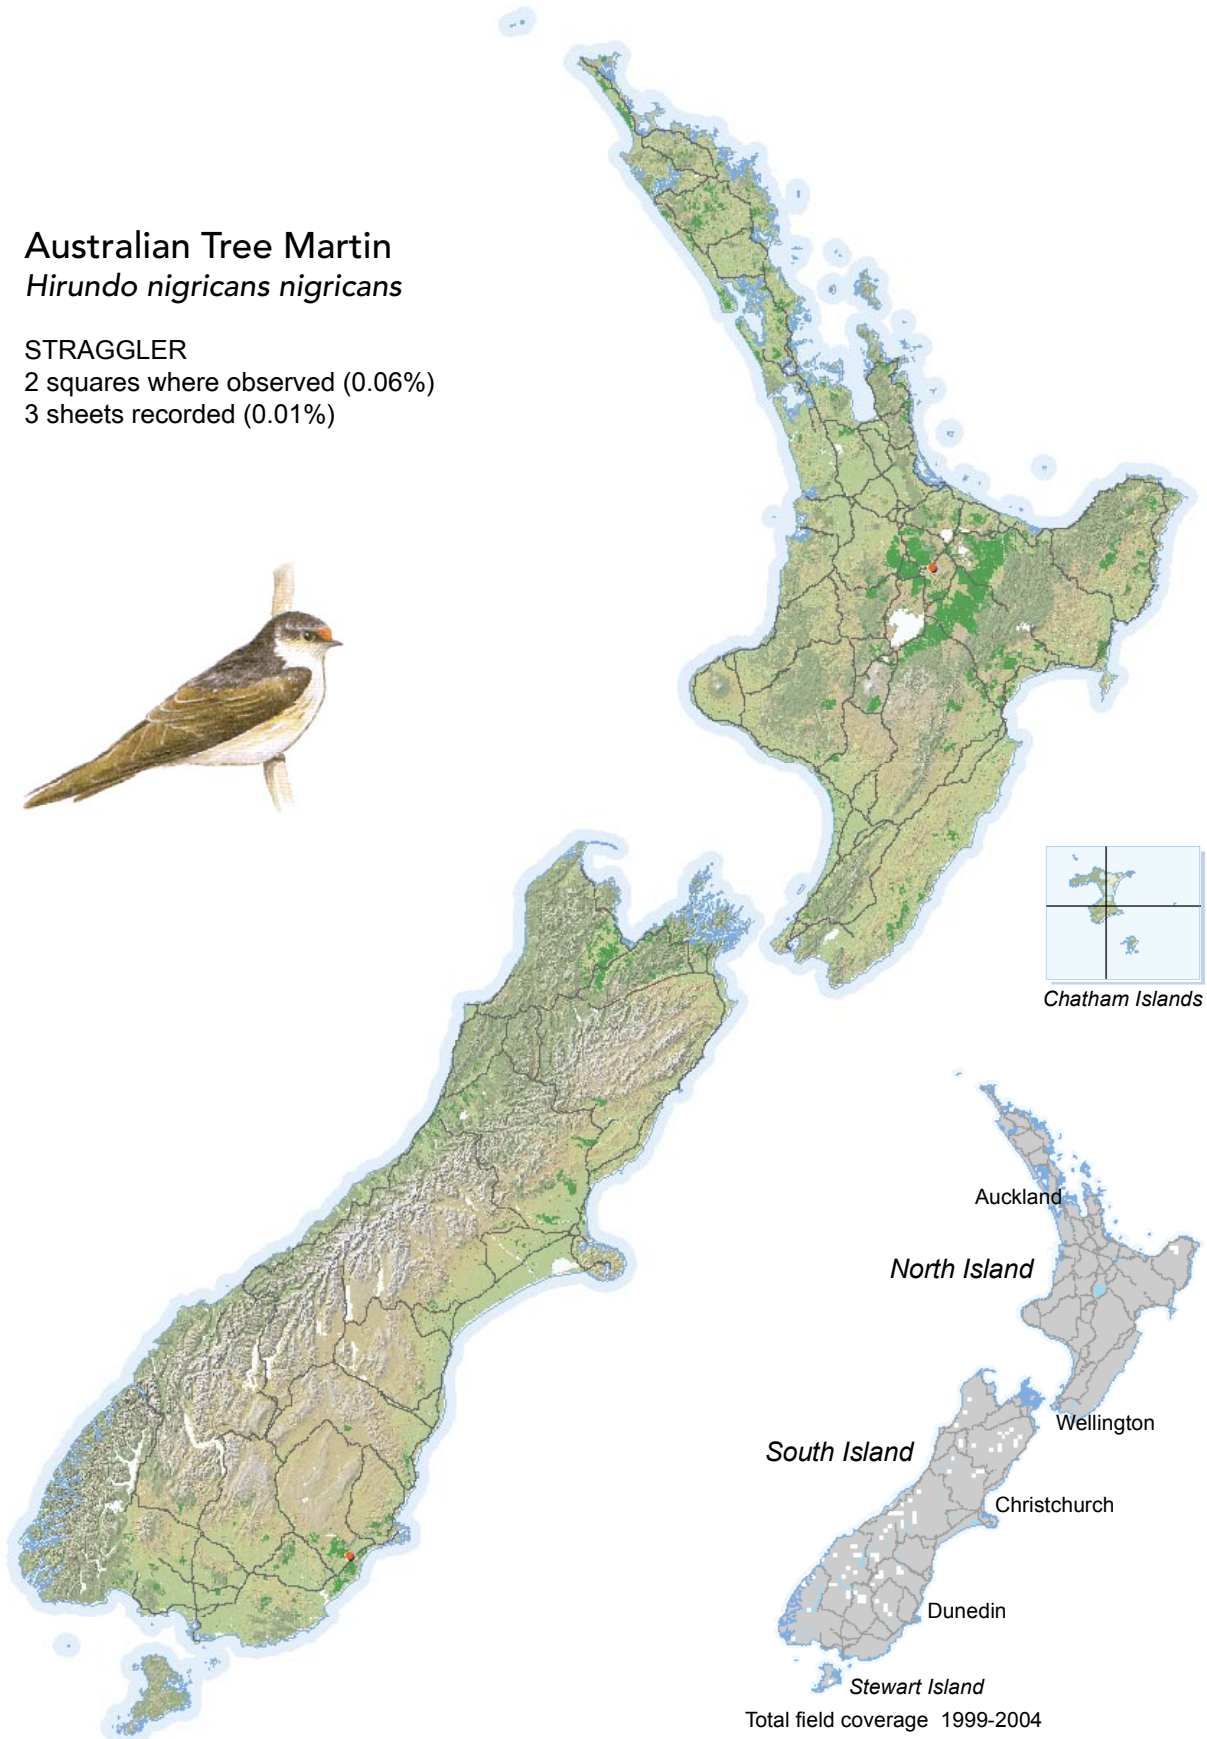

BIRD DISTRIBUTION IN NEW ZEALAND 1999-2004 - WEBATLAS

CJR Robertson, P Hyvönen, MJ Fraser and CR Pickard.

© Ornithological Society of New Zealand Inc. P O Box 834, Nelson 7040, New Zealand

Australian Tree Martin *Hirundo nigricans nigricans*

STRAGGLER

2 squares where observed (0.06%)

3 sheets recorded (0.01%)

[Summary sourced from 10km grid square field surveys published as the ATLAS OF BIRD DISTRIBUTION IN NEW ZEALAND 1999-2004. Robertson *et al.*, 2007. ISBN 0 9582486 5 6. Illustration by DJ Onley from THE FIELD GUIDE TO THE BIRDS OF NEW ZEALAND. HA Robertson & BD Heather, 2005. ISBN 0 14 302040 4]