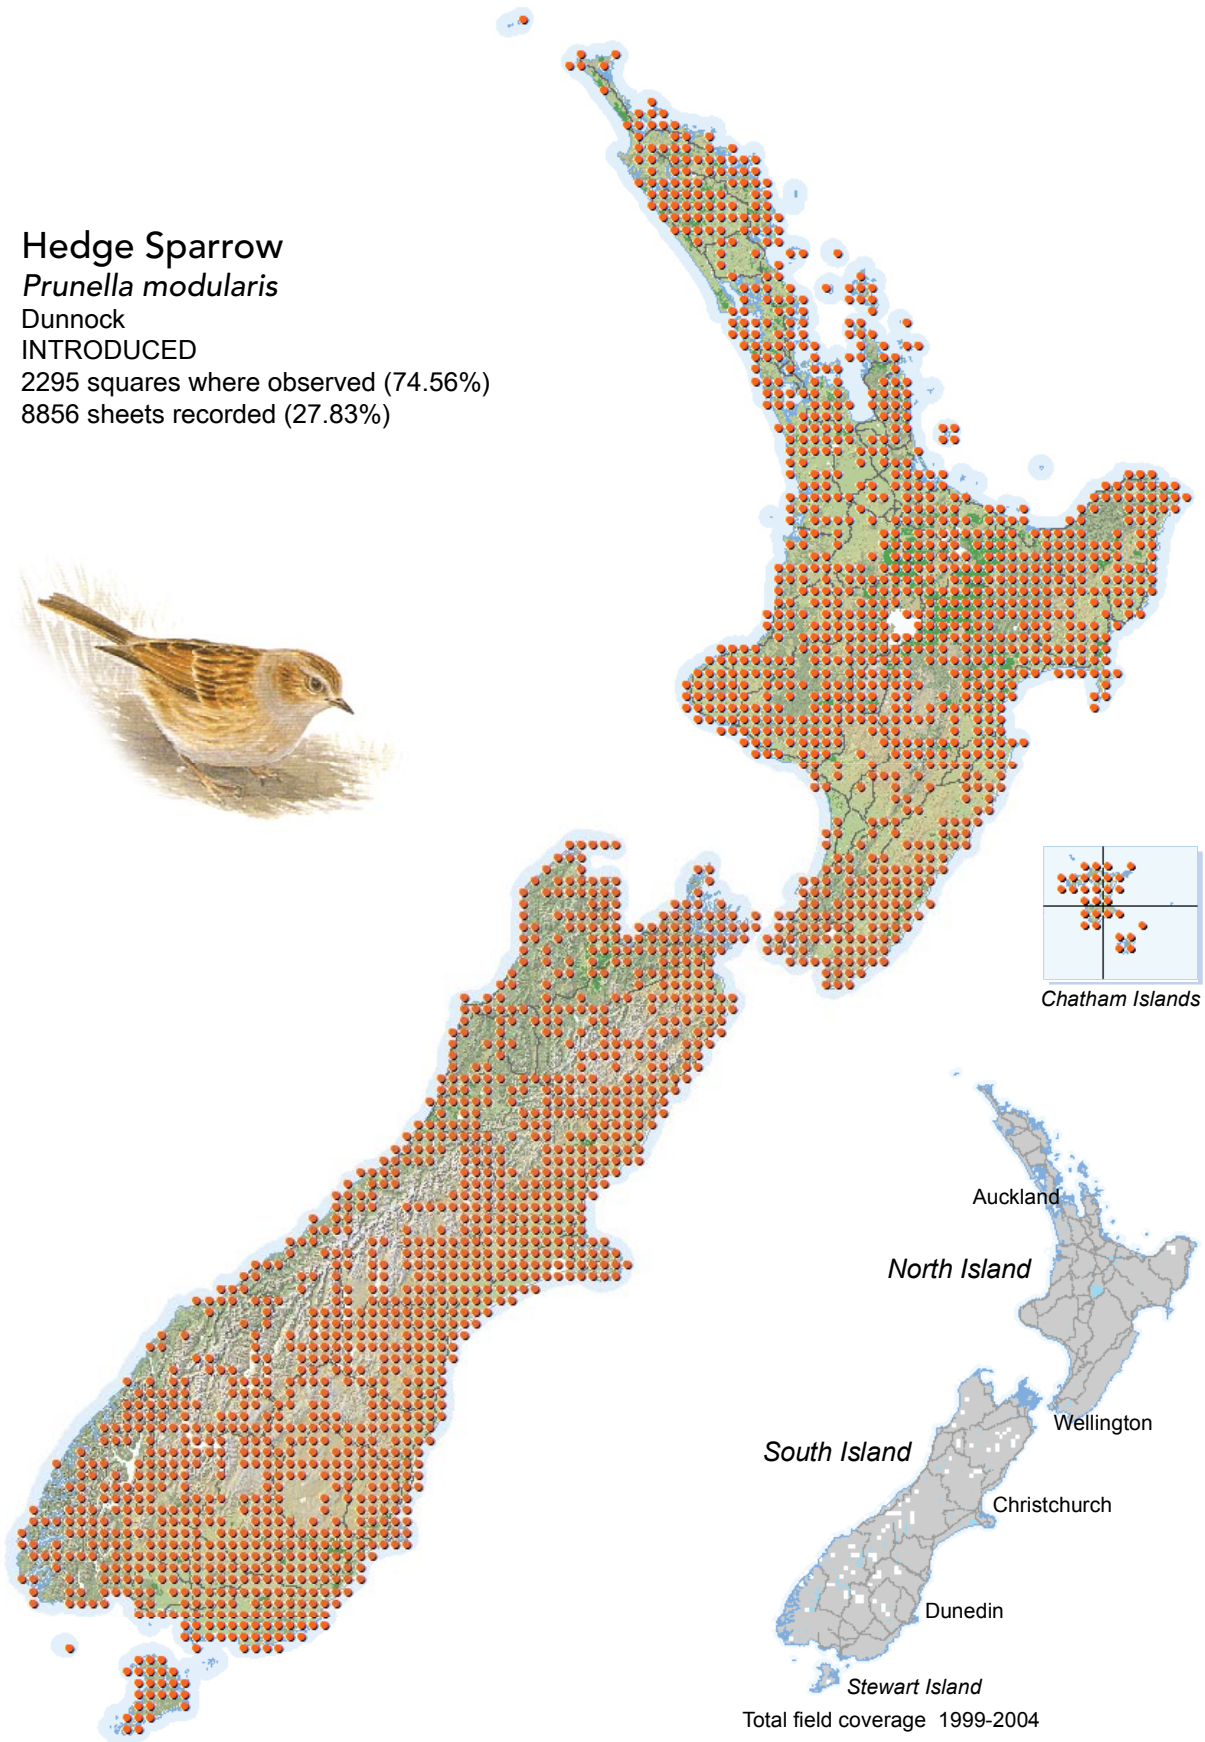

## Hedge Sparrow

*Prunella modularis*

Dunnock

INTRODUCED

2295 squares where observed (74.56%)

8856 sheets recorded (27.83%)

[Summary sourced from 10km grid square field surveys published as the ATLAS OF BIRD DISTRIBUTION IN NEW ZEALAND 1999-2004. Robertson *et al.*, 2007. ISBN 0 9582486 5 6. Illustration by DJ Onley from THE FIELD GUIDE TO THE BIRDS OF NEW ZEALAND. HA Robertson & BD Heather, 2005. ISBN 0 14 302040 4]