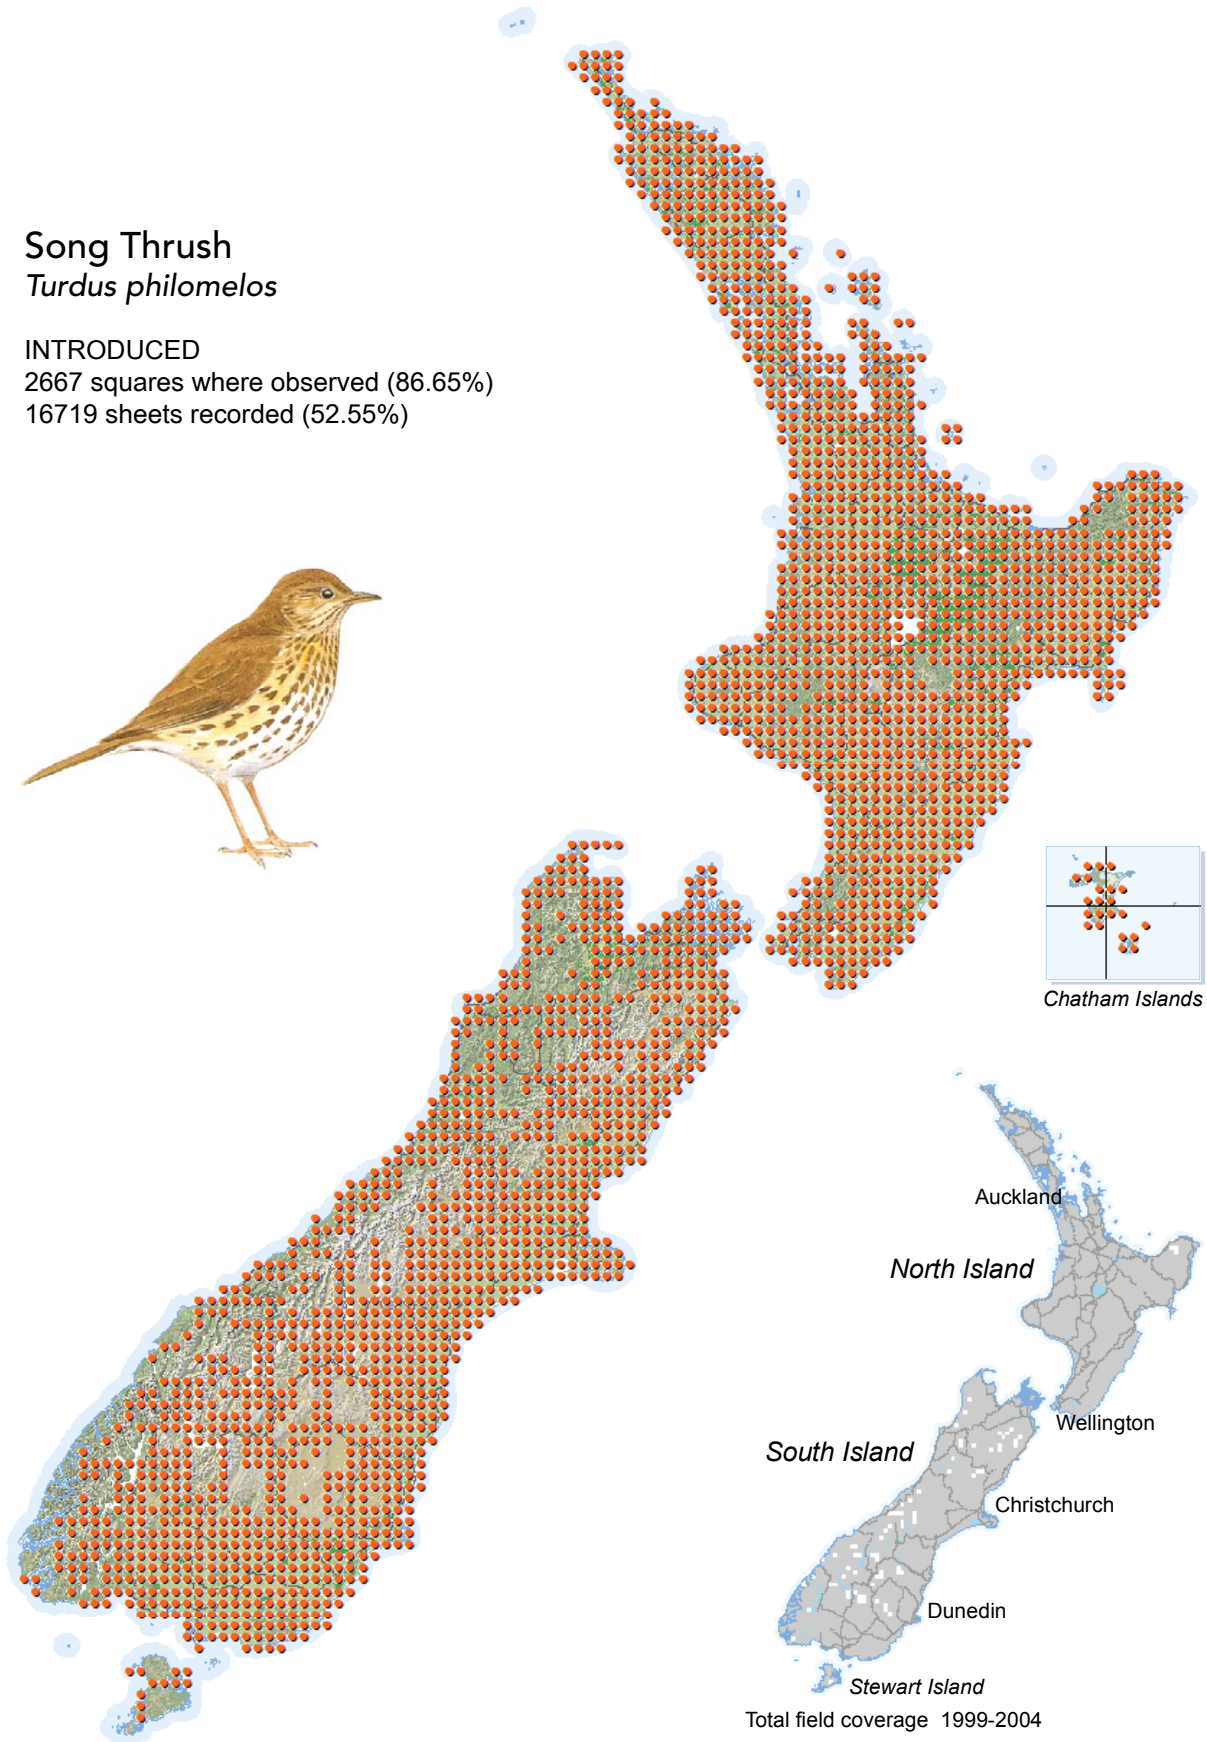

BIRD DISTRIBUTION IN NEW ZEALAND 1999-2004 - WEBATLAS

CJR Robertson, P Hyvönen, MJ Fraser and CR Pickard.

© Ornithological Society of New Zealand Inc. P O Box 834, Nelson 7040, New Zealand

Song Thrush *Turdus philomelos*

INTRODUCED

2667 squares where observed (86.65%)

16719 sheets recorded (52.55%)

[Summary sourced from 10km grid square field surveys published as the ATLAS OF BIRD DISTRIBUTION IN NEW ZEALAND 1999-2004. Robertson *et al.*, 2007. ISBN 0 9582486 5 6. Illustration by DJ Onley from THE FIELD GUIDE TO THE BIRDS OF NEW ZEALAND. HA Robertson & BD Heather, 2005. ISBN 0 14 302040 4]