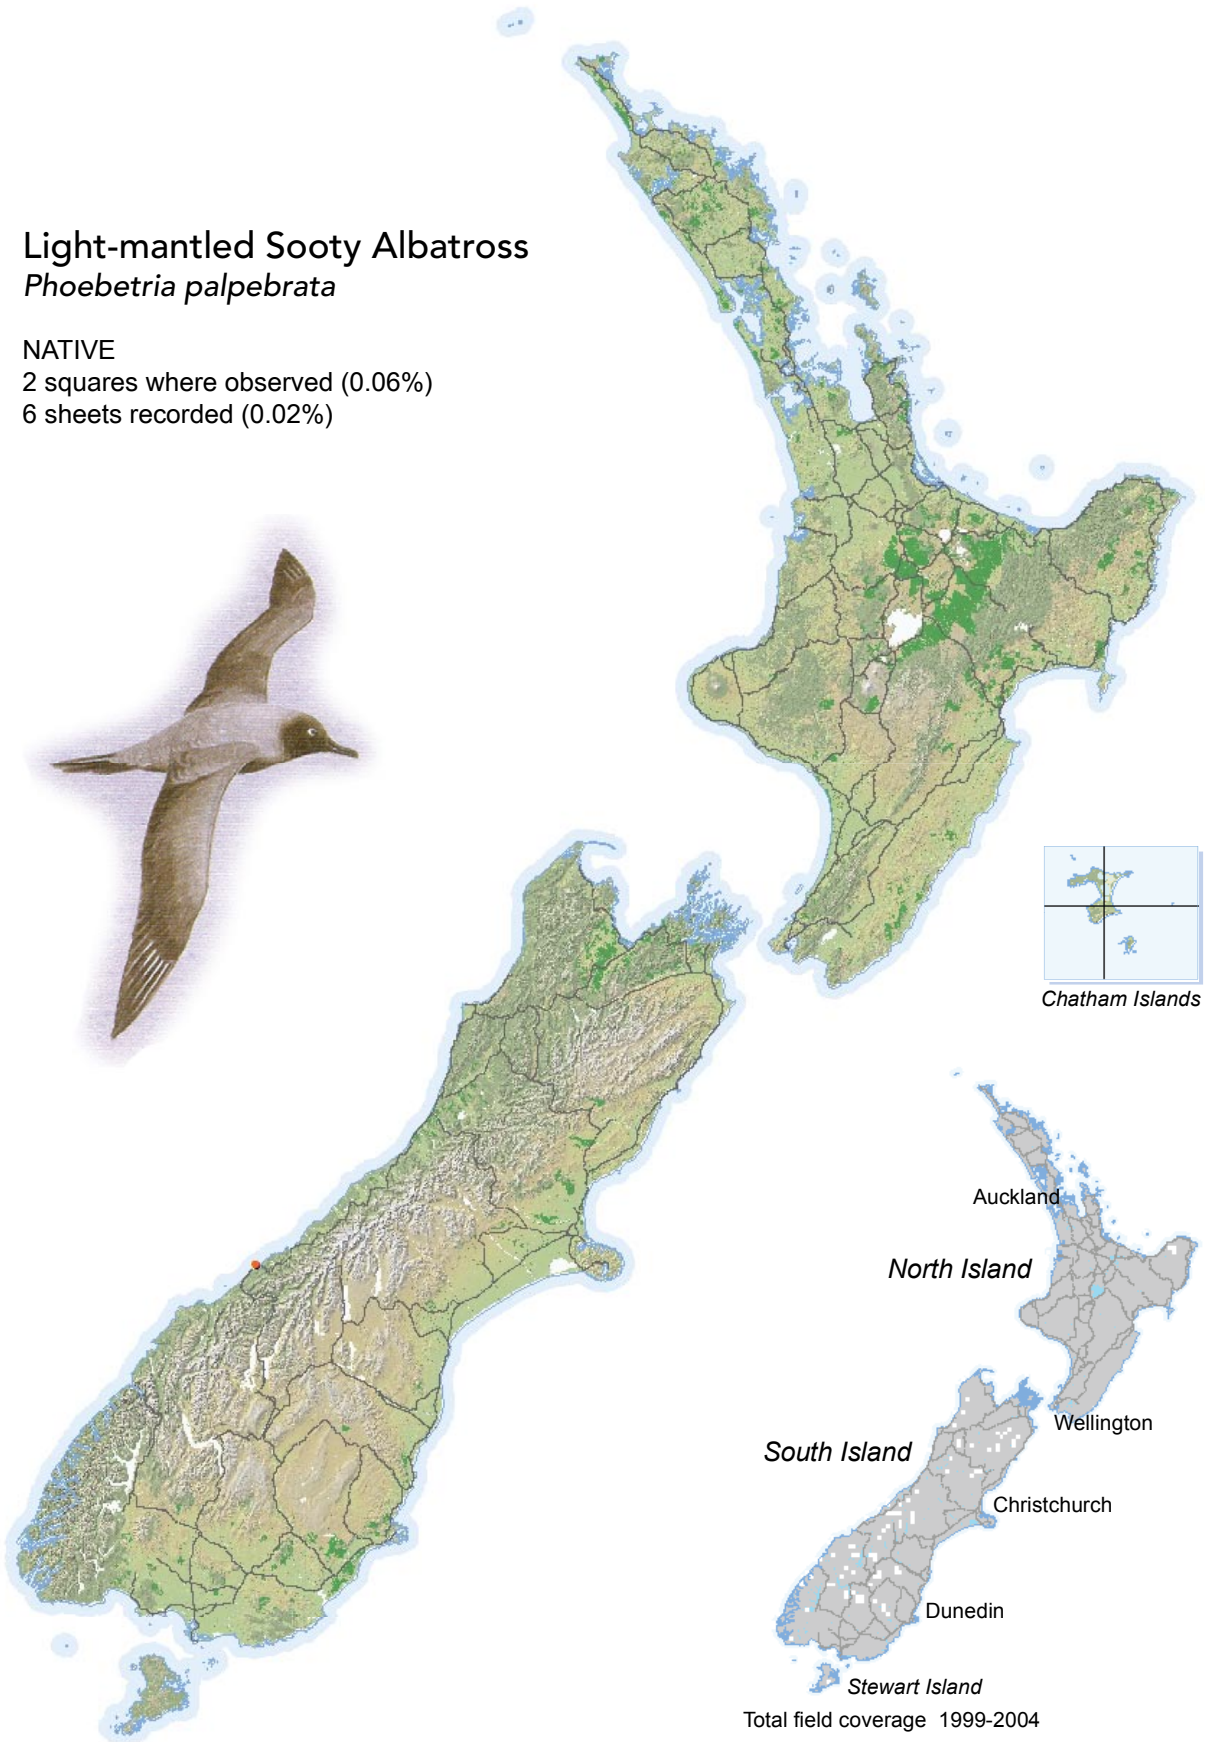

BIRD DISTRIBUTION IN NEW ZEALAND 1999-2004 - WEBATLAS

CJR Robertson, P Hyvönen, MJ Fraser and CR Pickard.

© Ornithological Society of New Zealand Inc. P O Box 834, Nelson 7040, New Zealand

Light-mantled Sooty Albatross *Phoebastria palpebrata*

NATIVE

2 squares where observed (0.06%)

6 sheets recorded (0.02%)

[Summary sourced from 10km grid square field surveys published as the ATLAS OF BIRD DISTRIBUTION IN NEW ZEALAND 1999-2004. Robertson *et al.*, 2007. ISBN 0 9582486 5 6. Illustration by DJ Onley from THE FIELD GUIDE TO THE BIRDS OF NEW ZEALAND. HA Robertson & BD Heather, 2005. ISBN 0 14 302040 4]