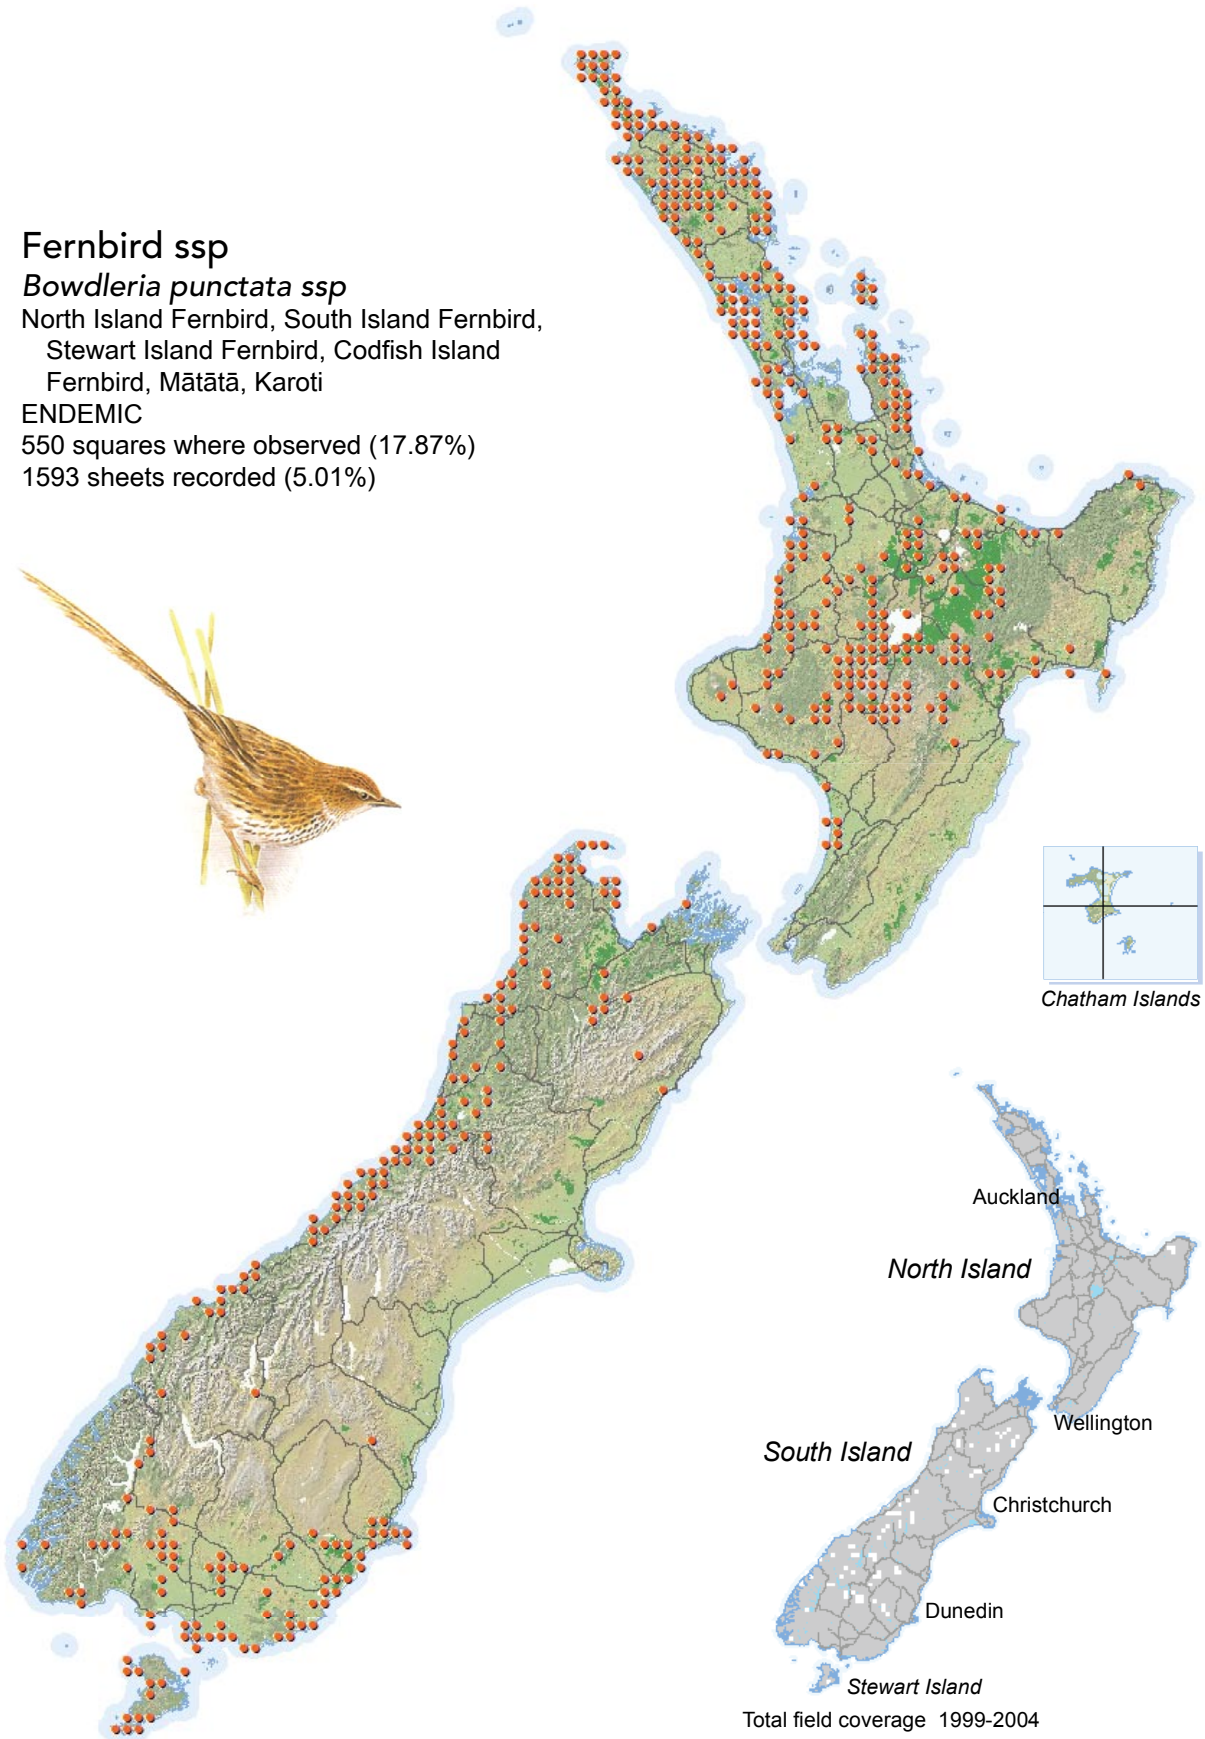

BIRD DISTRIBUTION IN NEW ZEALAND 1999-2004 - WEBATLAS

CJR Robertson, P Hyvönen, MJ Fraser and CR Pickard.

© Ornithological Society of New Zealand Inc. P O Box 834, Nelson 7040, New Zealand

Fernbird ssp

Bowdleria punctata ssp

North Island Fernbird, South Island Fernbird,
Stewart Island Fernbird, Codfish Island
Fernbird, Mātātā, Karoti

ENDEMIC

550 squares where observed (17.87%)

1593 sheets recorded (5.01%)

[Summary sourced from 10km grid square field surveys published as the ATLAS OF BIRD DISTRIBUTION IN NEW ZEALAND 1999-2004. Robertson *et al.*, 2007. ISBN 0 9582486 5 6. Illustration by DJ Onley from THE FIELD GUIDE TO THE BIRDS OF NEW ZEALAND. HA Robertson & BD Heather, 2005. ISBN 0 14 302040 4]