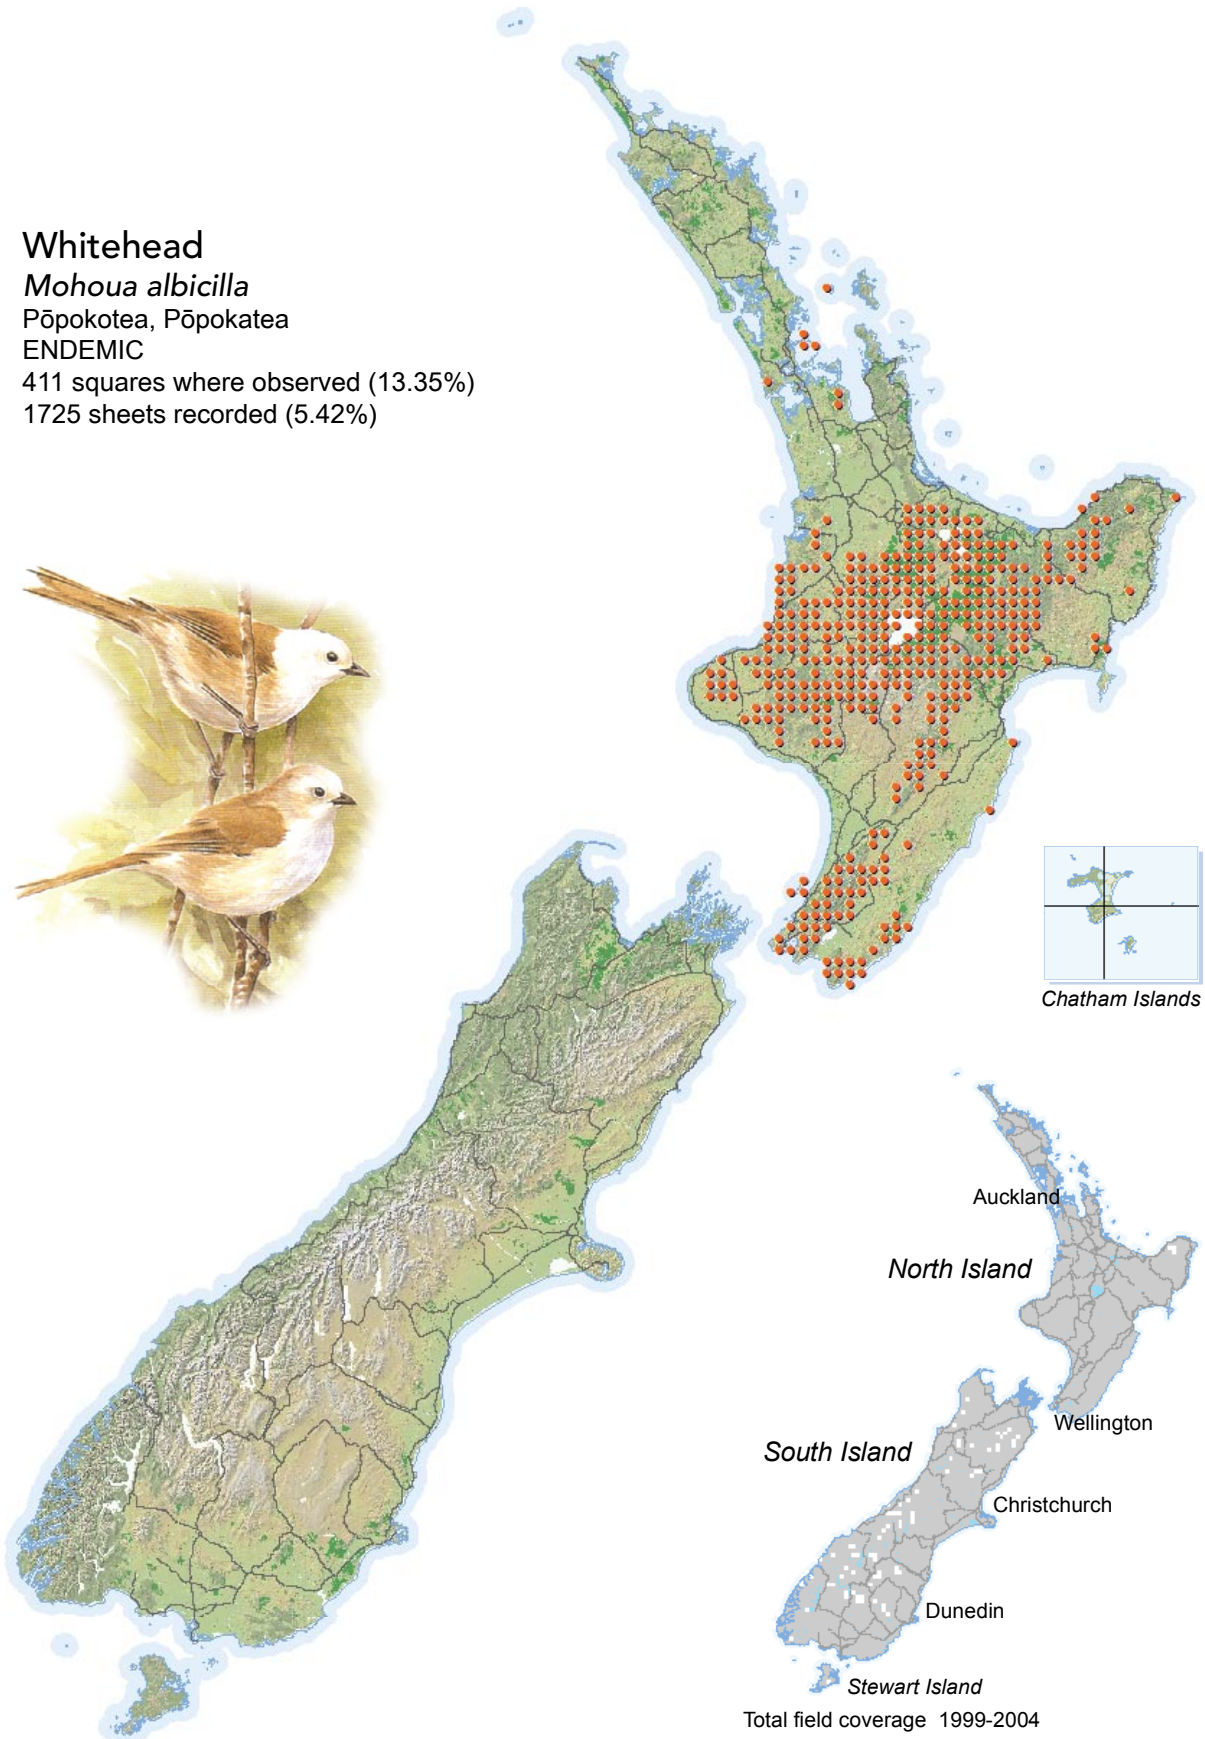

BIRD DISTRIBUTION IN NEW ZEALAND 1999-2004 - WEBATLAS

CJR Robertson, P Hyvönen, MJ Fraser and CR Pickard.

© Ornithological Society of New Zealand Inc. P O Box 834, Nelson 7040, New Zealand

Whitehead

Mohoua albicilla

Pōpokotea, Pōpokatea

ENDEMIC

411 squares where observed (13.35%)

1725 sheets recorded (5.42%)

Chatham Islands

Auckland

North Island

Wellington

South Island

Christchurch

Dunedin

Stewart Island

Total field coverage 1999-2004

[Summary sourced from 10km grid square field surveys published as the ATLAS OF BIRD DISTRIBUTION IN NEW ZEALAND 1999-2004. Robertson *et al.*, 2007. ISBN 0 9582486 5 6. Illustration by DJ Onley from THE FIELD GUIDE TO THE BIRDS OF NEW ZEALAND. HA Robertson & BD Heather, 2005. ISBN 0 14 302040 4]