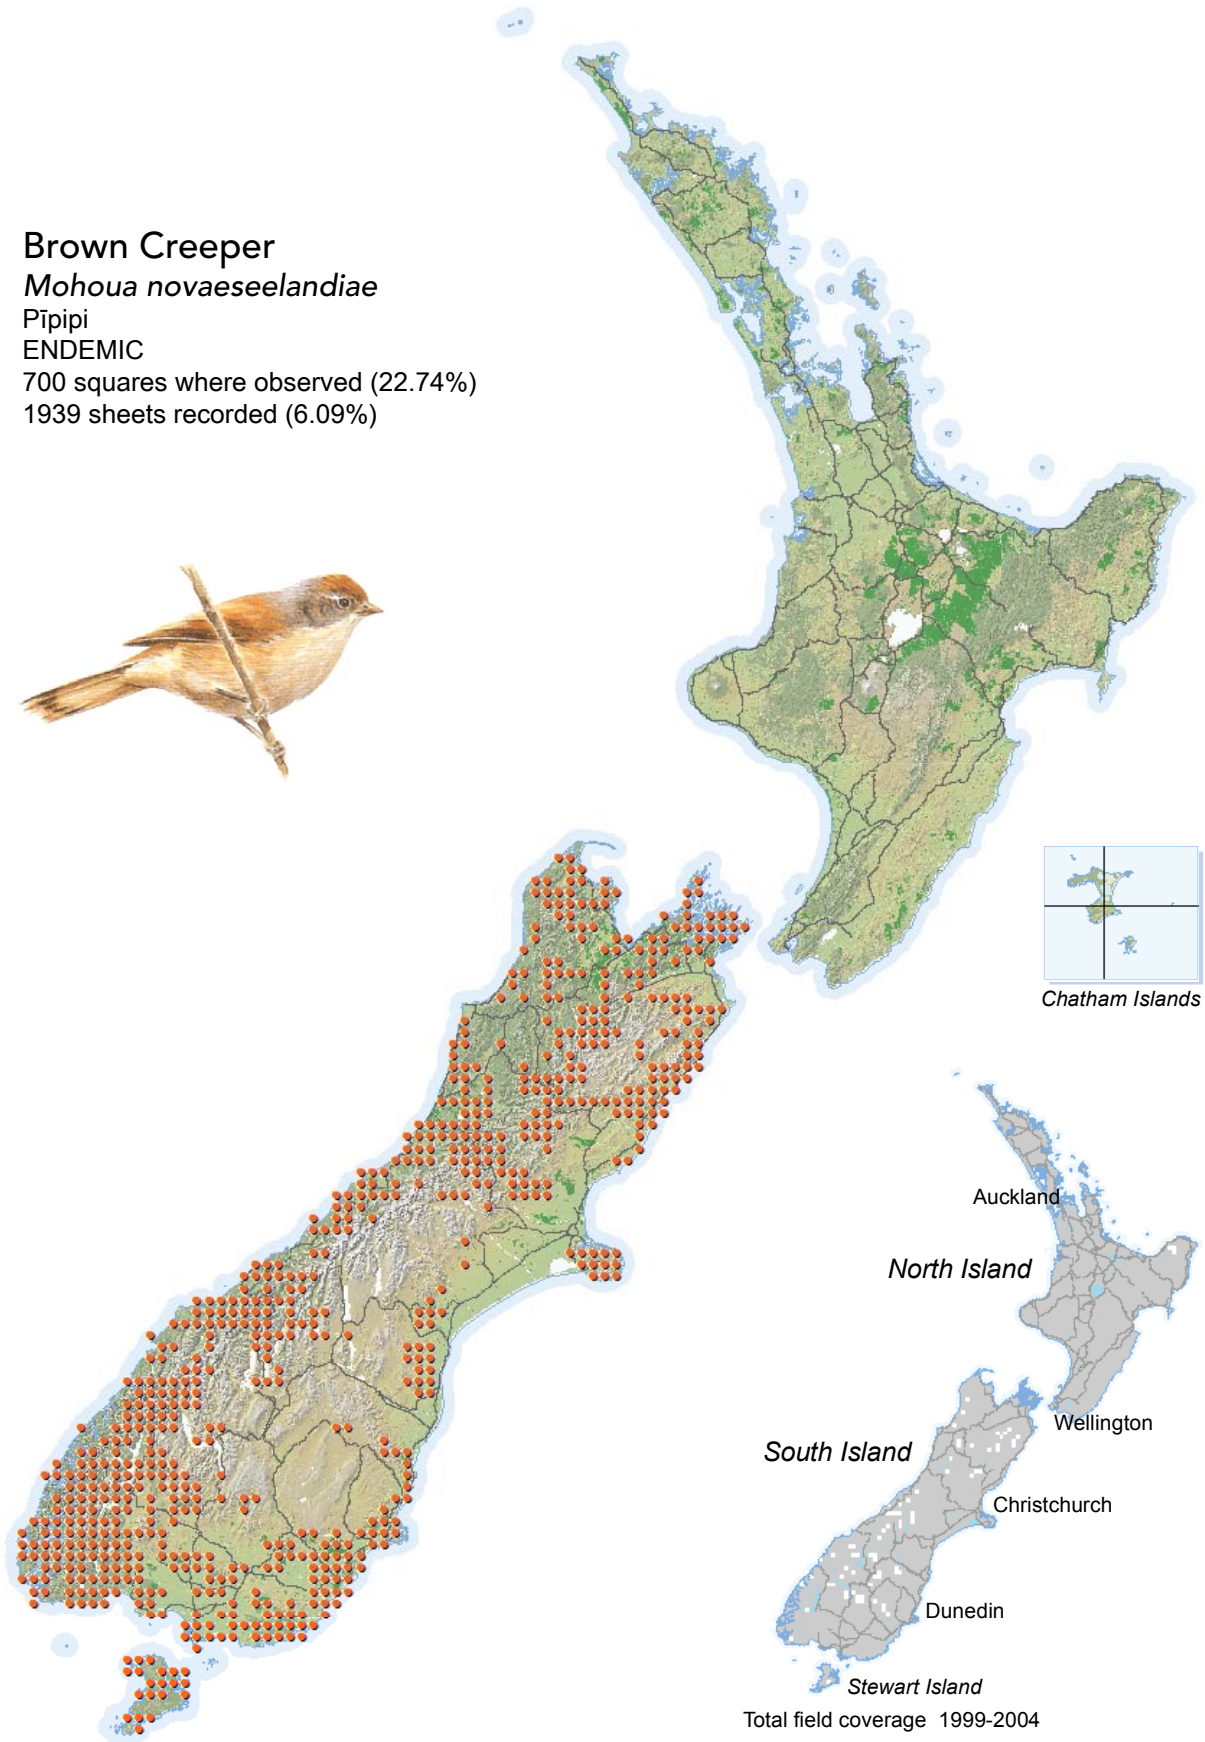

BIRD DISTRIBUTION IN NEW ZEALAND 1999-2004 - WEBATLAS

CJR Robertson, P Hyvönen, MJ Fraser and CR Pickard.

© Ornithological Society of New Zealand Inc. P O Box 834, Nelson 7040, New Zealand

Brown Creeper

Mohoua novaeseelandiae

Pīpipi

ENDEMIC

700 squares where observed (22.74%)

1939 sheets recorded (6.09%)

[Summary sourced from 10km grid square field surveys published as the ATLAS OF BIRD DISTRIBUTION IN NEW ZEALAND 1999-2004. Robertson *et al.*, 2007. ISBN 0 9582486 5 6. Illustration by DJ Onley from THE FIELD GUIDE TO THE BIRDS OF NEW ZEALAND. HA Robertson & BD Heather, 2005. ISBN 0 14 302040 4]