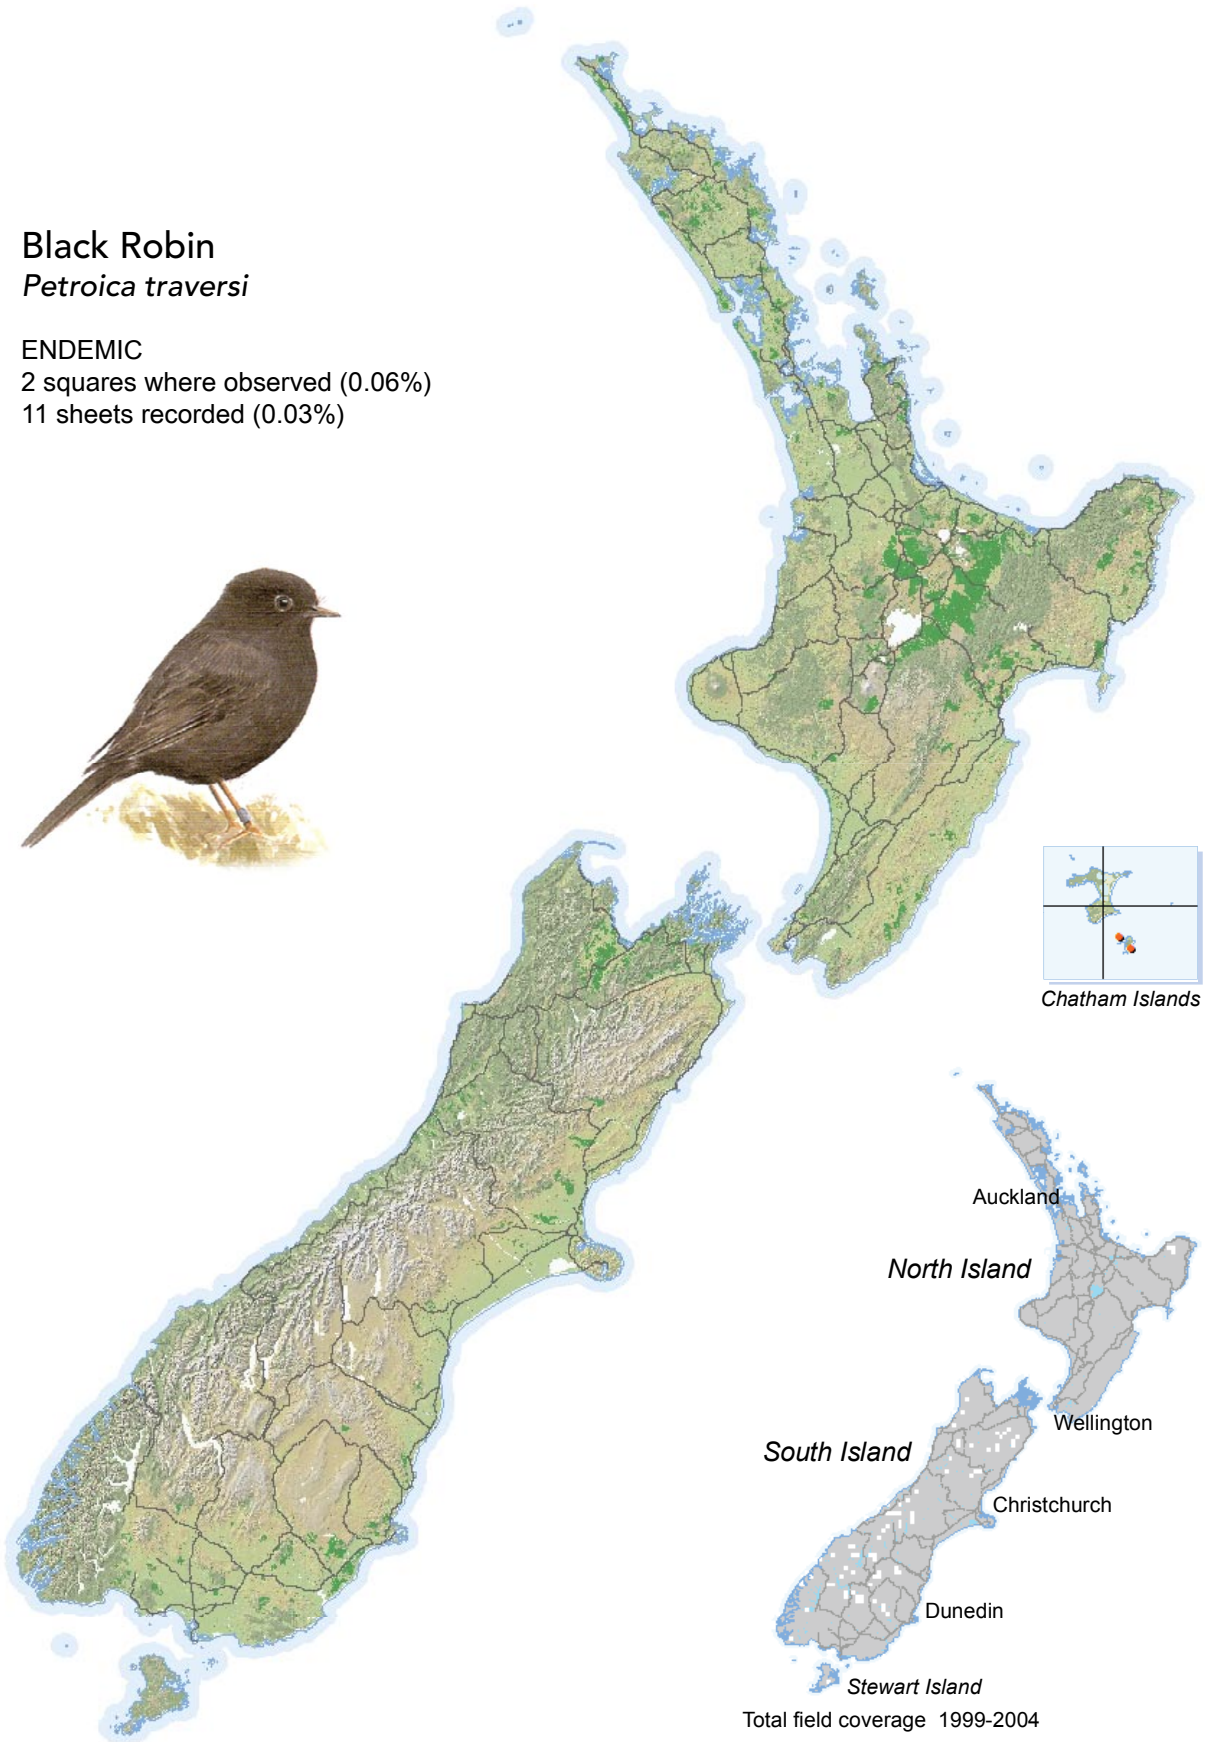

## Black Robin *Petroica traversi*

ENDEMIC

2 squares where observed (0.06%)

11 sheets recorded (0.03%)

[Summary sourced from 10km grid square field surveys published as the ATLAS OF BIRD DISTRIBUTION IN NEW ZEALAND 1999-2004. Robertson *et al.*, 2007. ISBN 0 9582486 5 6. Illustration by DJ Onley from THE FIELD GUIDE TO THE BIRDS OF NEW ZEALAND. HA Robertson & BD Heather, 2005. ISBN 0 14 302040 4]