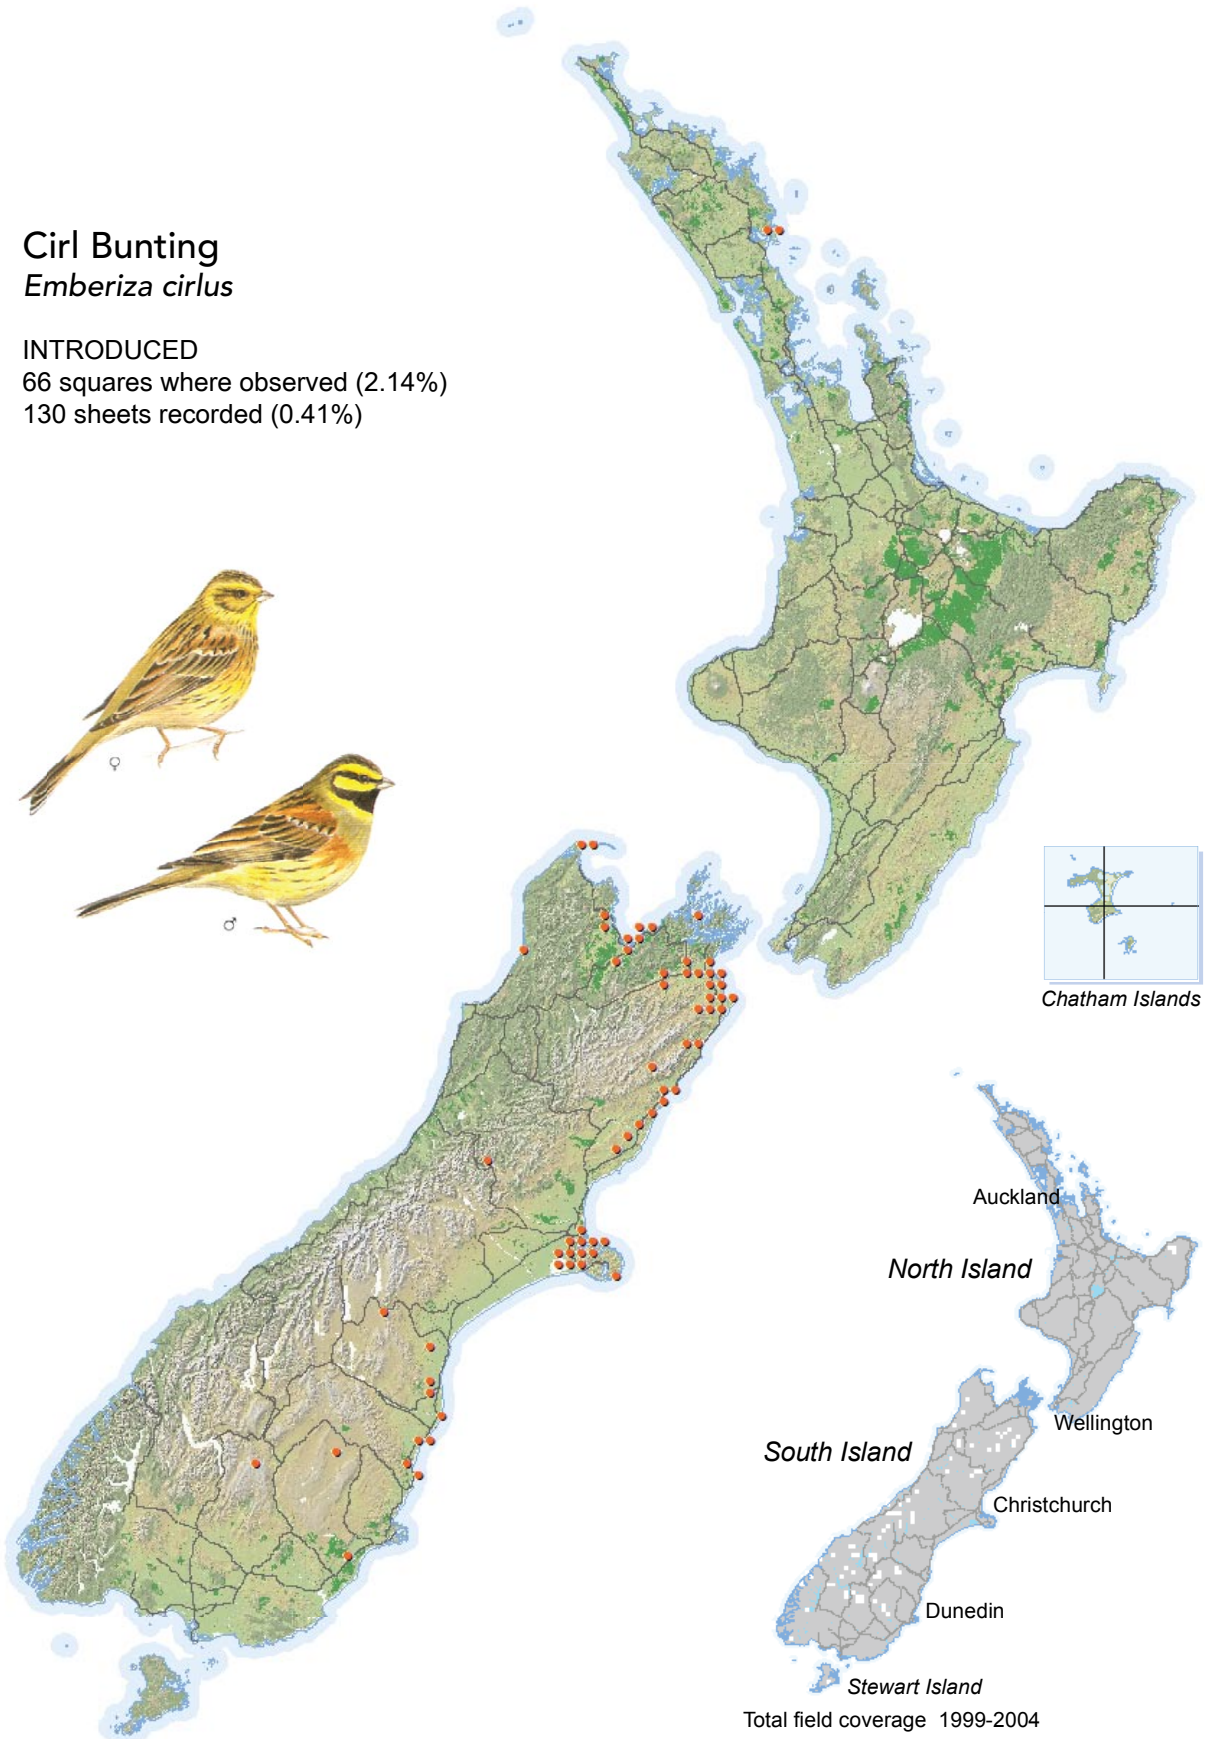

# BIRD DISTRIBUTION IN NEW ZEALAND 1999-2004 - WEBATLAS

CJR Robertson, P Hyvönen, MJ Fraser and CR Pickard.

© Ornithological Society of New Zealand Inc. P O Box 834, Nelson 7040, New Zealand

## Cirl Bunting *Emberiza cirius*

INTRODUCED

66 squares where observed (2.14%)

130 sheets recorded (0.41%)

Total field coverage 1999-2004

[Summary sourced from 10km grid square field surveys published as the ATLAS OF BIRD DISTRIBUTION IN NEW ZEALAND 1999-2004. Robertson *et al.*, 2007. ISBN 0 9582486 5 6. Illustration by DJ Onley from THE FIELD GUIDE TO THE BIRDS OF NEW ZEALAND. HA Robertson & BD Heather, 2005. ISBN 0 14 302040 4]