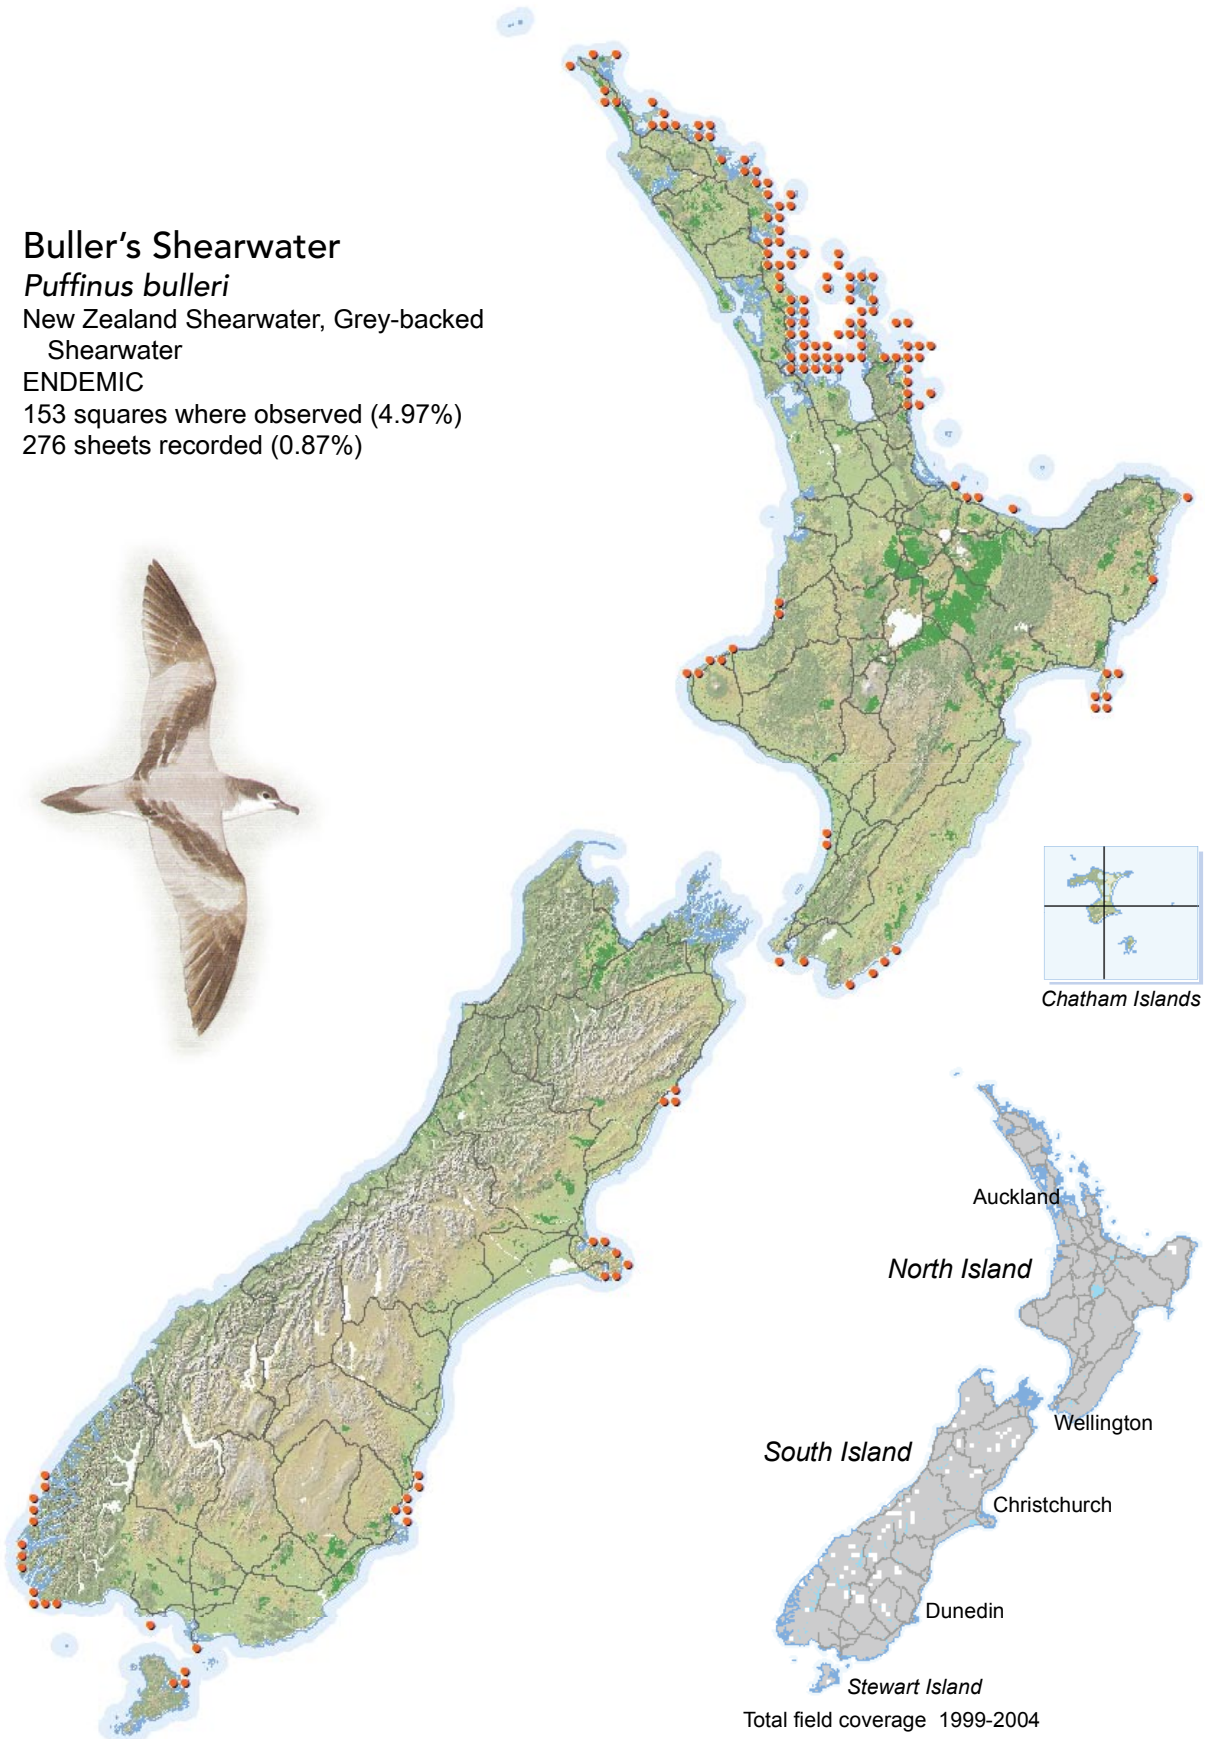

BIRD DISTRIBUTION IN NEW ZEALAND 1999-2004 - WEBATLAS

CJR Robertson, P Hyvönen, MJ Fraser and CR Pickard.

© Ornithological Society of New Zealand Inc. P O Box 834, Nelson 7040, New Zealand

Buller's Shearwater

Puffinus bulleri

New Zealand Shearwater, Grey-backed
Shearwater

ENDEMIC

153 squares where observed (4.97%)

276 sheets recorded (0.87%)

[Summary sourced from 10km grid square field surveys published as the ATLAS OF BIRD DISTRIBUTION IN NEW ZEALAND 1999-2004. Robertson *et al.*, 2007. ISBN 0 9582486 5 6. Illustration by DJ Onley from THE FIELD GUIDE TO THE BIRDS OF NEW ZEALAND. HA Robertson & BD Heather, 2005. ISBN 0 14 302040 4]