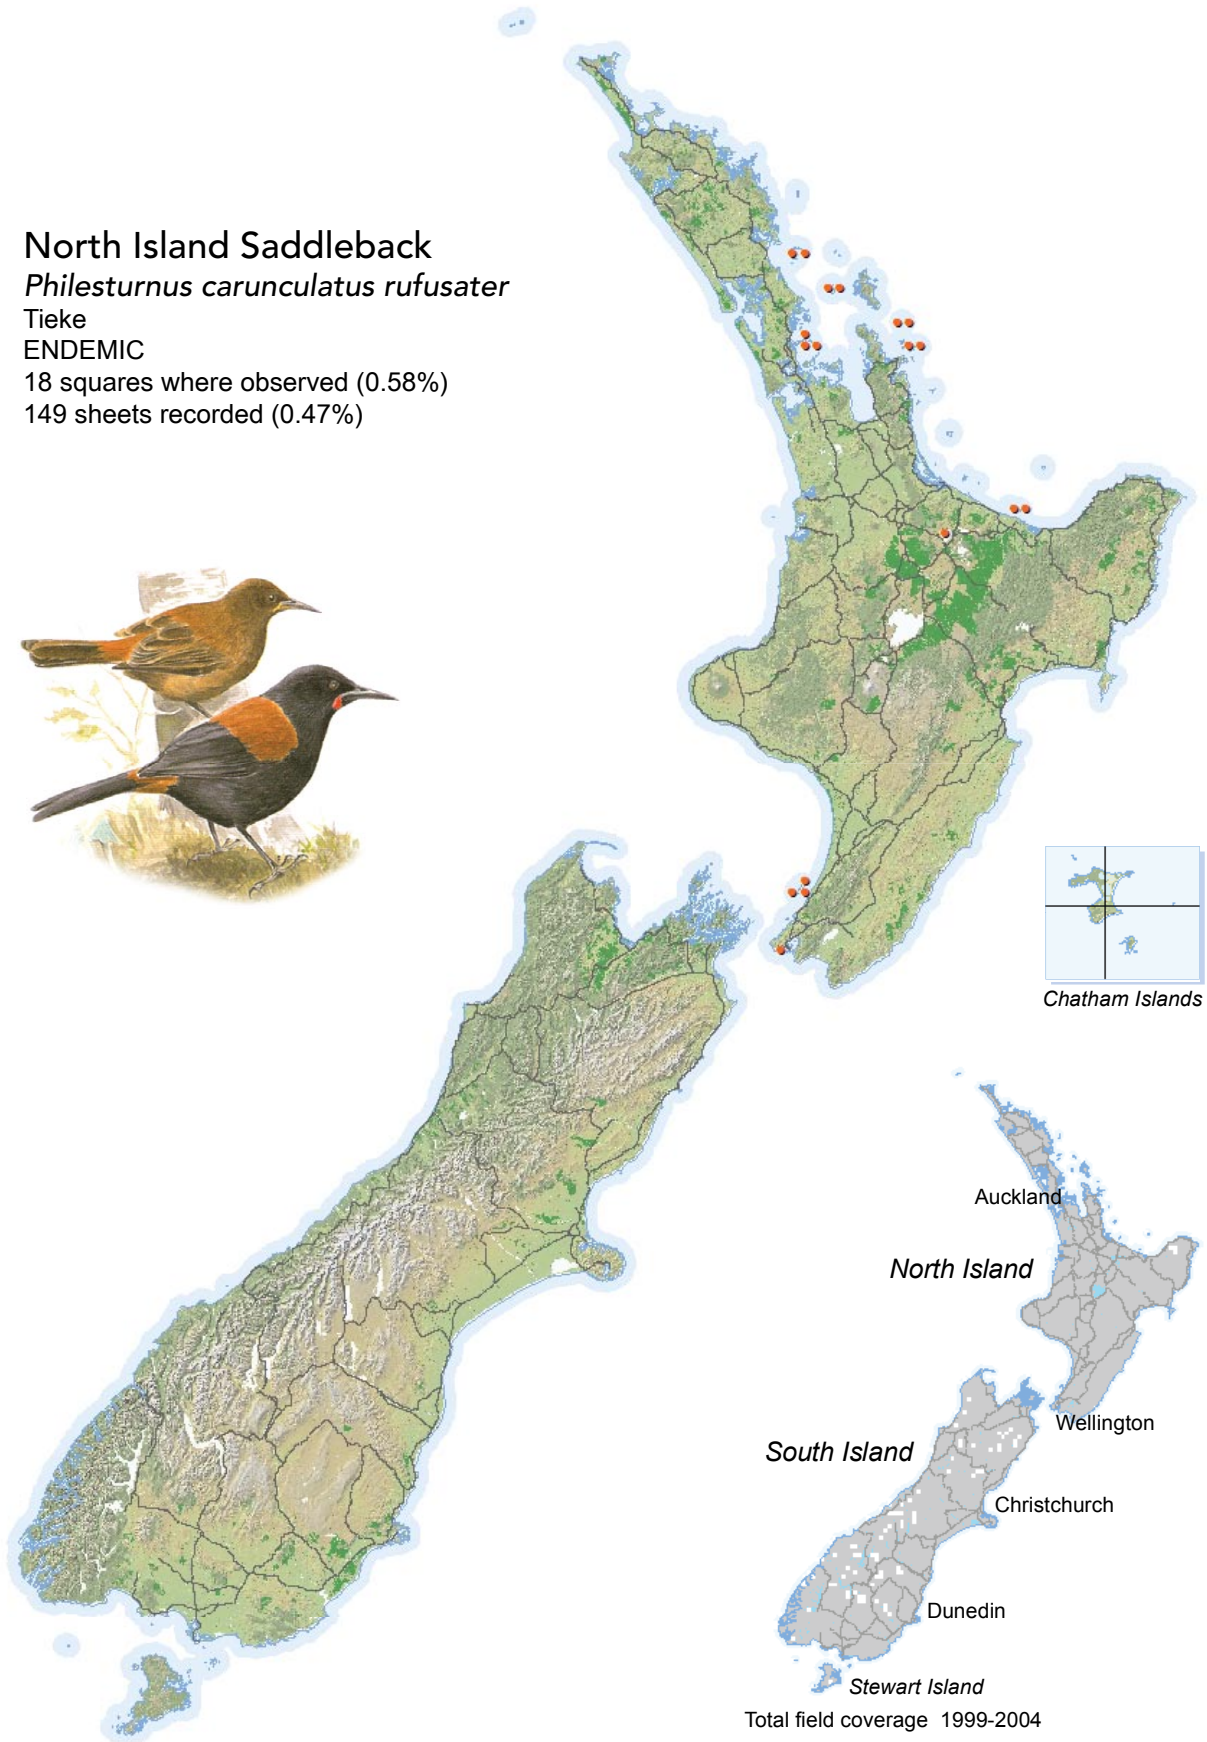

# BIRD DISTRIBUTION IN NEW ZEALAND 1999-2004 - WEBATLAS

CJR Robertson, P Hyvönen, MJ Fraser and CR Pickard.

© Ornithological Society of New Zealand Inc. P O Box 834, Nelson 7040, New Zealand

## North Island Saddleback *Philesturnus carunculatus rufusater*

Tieke

ENDEMIC

18 squares where observed (0.58%)

149 sheets recorded (0.47%)

[Summary sourced from 10km grid square field surveys published as the ATLAS OF BIRD DISTRIBUTION IN NEW ZEALAND 1999-2004. Robertson *et al.*, 2007. ISBN 0 9582486 5 6. Illustration by DJ Onley from THE FIELD GUIDE TO THE BIRDS OF NEW ZEALAND. HA Robertson & BD Heather, 2005. ISBN 0 14 302040 4]