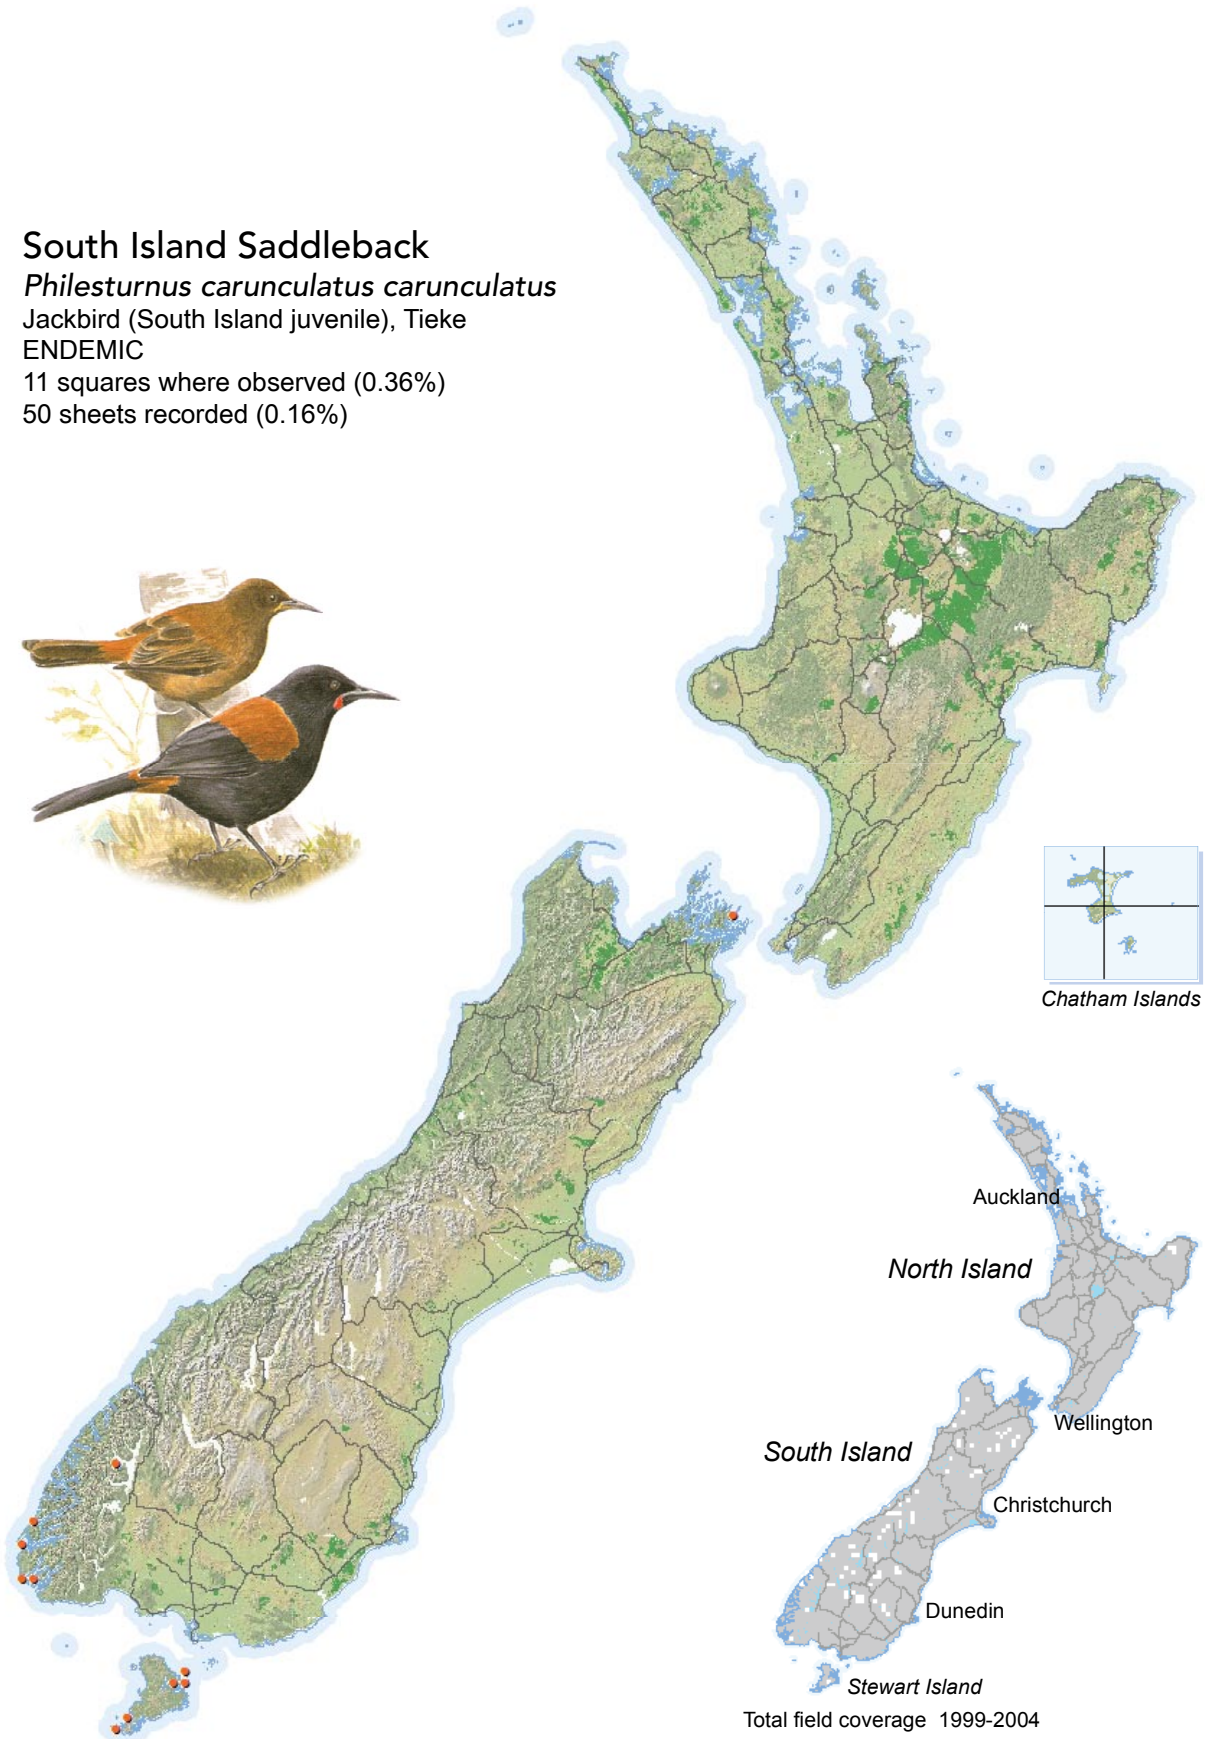

BIRD DISTRIBUTION IN NEW ZEALAND 1999-2004 - WEBATLAS

CJR Robertson, P Hyvönen, MJ Fraser and CR Pickard.

© Ornithological Society of New Zealand Inc. P O Box 834, Nelson 7040, New Zealand

South Island Saddleback

Philesturnus carunculatus carunculatus

Jackbird (South Island juvenile), Tieke

ENDEMIC

11 squares where observed (0.36%)

50 sheets recorded (0.16%)

[Summary sourced from 10km grid square field surveys published as the ATLAS OF BIRD DISTRIBUTION IN NEW ZEALAND 1999-2004. Robertson *et al.*, 2007. ISBN 0 9582486 5 6. Illustration by DJ Onley from THE FIELD GUIDE TO THE BIRDS OF NEW ZEALAND. HA Robertson & BD Heather, 2005. ISBN 0 14 302040 4]