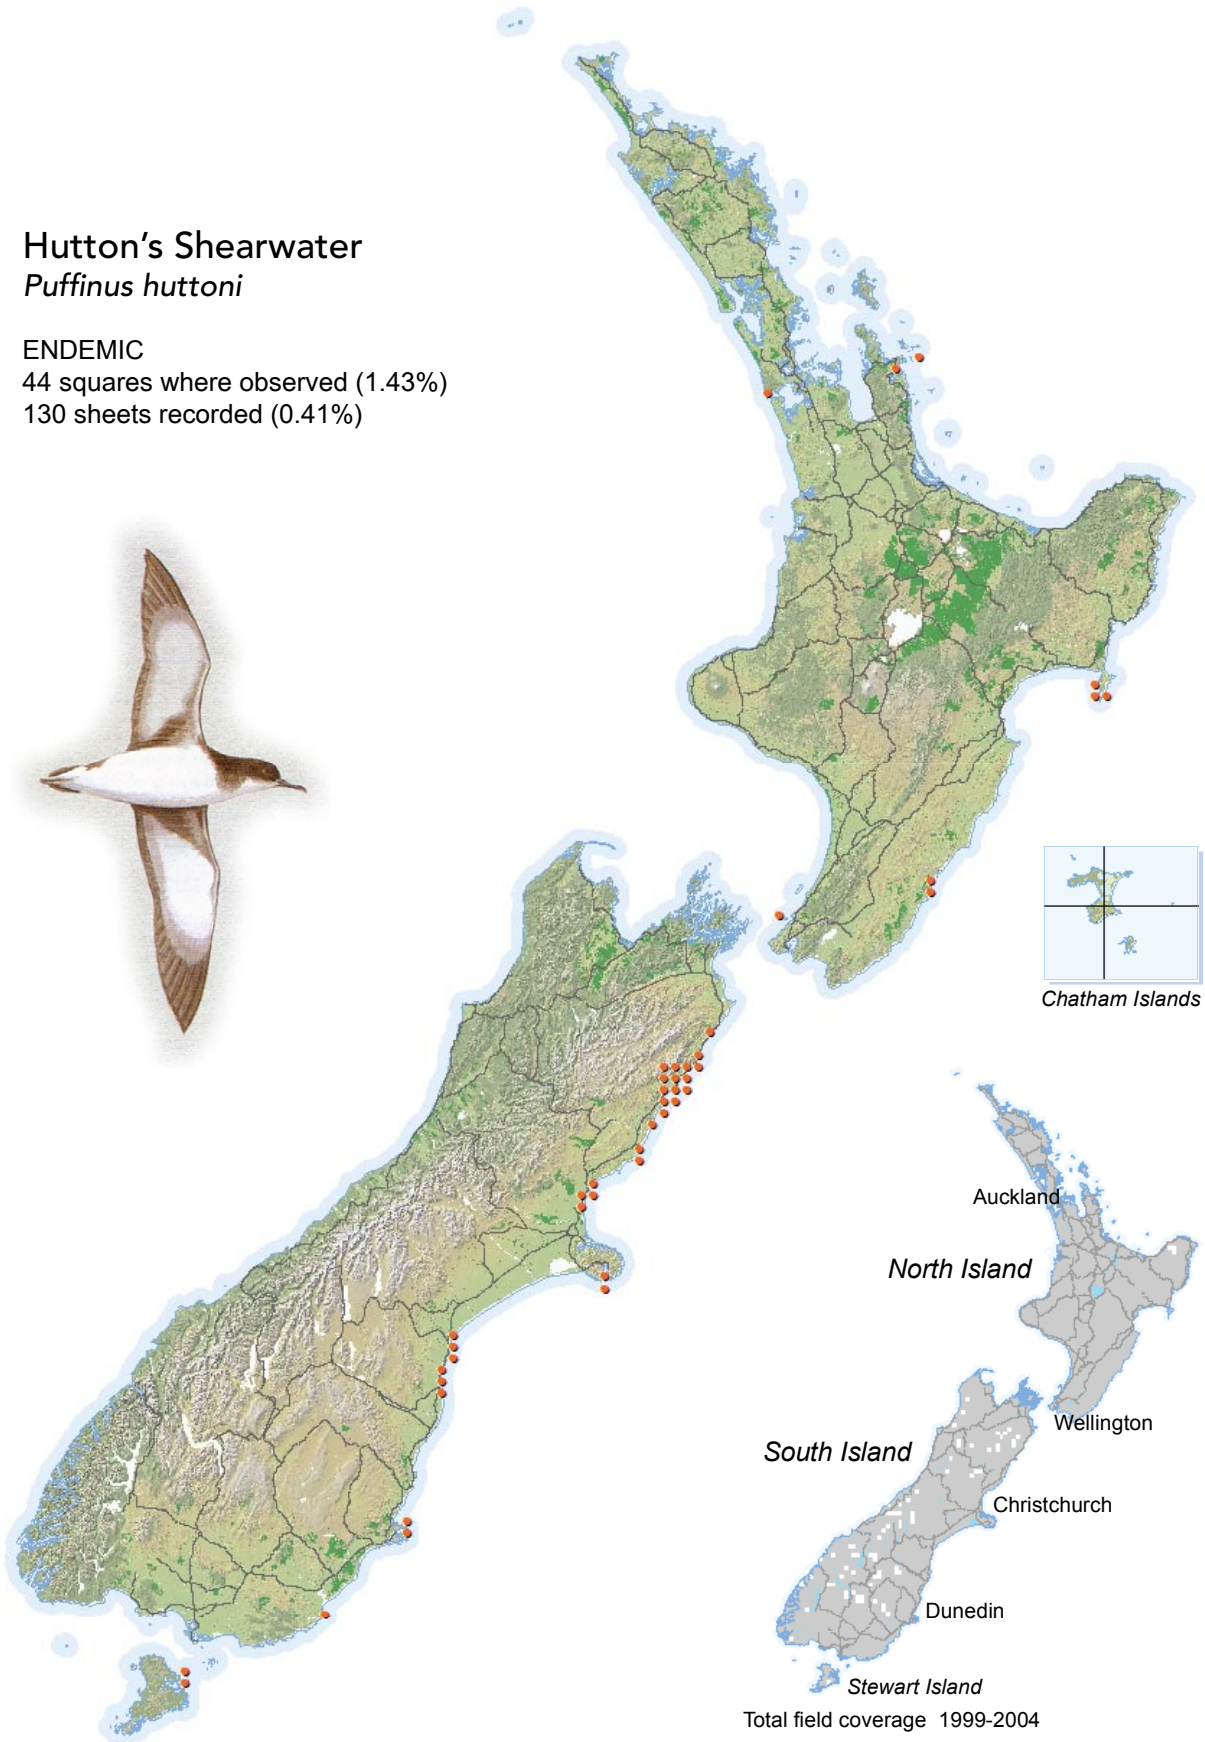

BIRD DISTRIBUTION IN NEW ZEALAND 1999-2004 - WEBATLAS

CJR Robertson, P Hyvönen, MJ Fraser and CR Pickard.

© Ornithological Society of New Zealand Inc. P O Box 834, Nelson 7040, New Zealand

Hutton's Shearwater *Puffinus huttoni*

ENDEMIC

44 squares where observed (1.43%)

130 sheets recorded (0.41%)

[Summary sourced from 10km grid square field surveys published as the ATLAS OF BIRD DISTRIBUTION IN NEW ZEALAND 1999-2004. Robertson *et al.*, 2007. ISBN 0 9582486 5 6. Illustration by DJ Onley from THE FIELD GUIDE TO THE BIRDS OF NEW ZEALAND. HA Robertson & BD Heather, 2005. ISBN 0 14 302040 4]