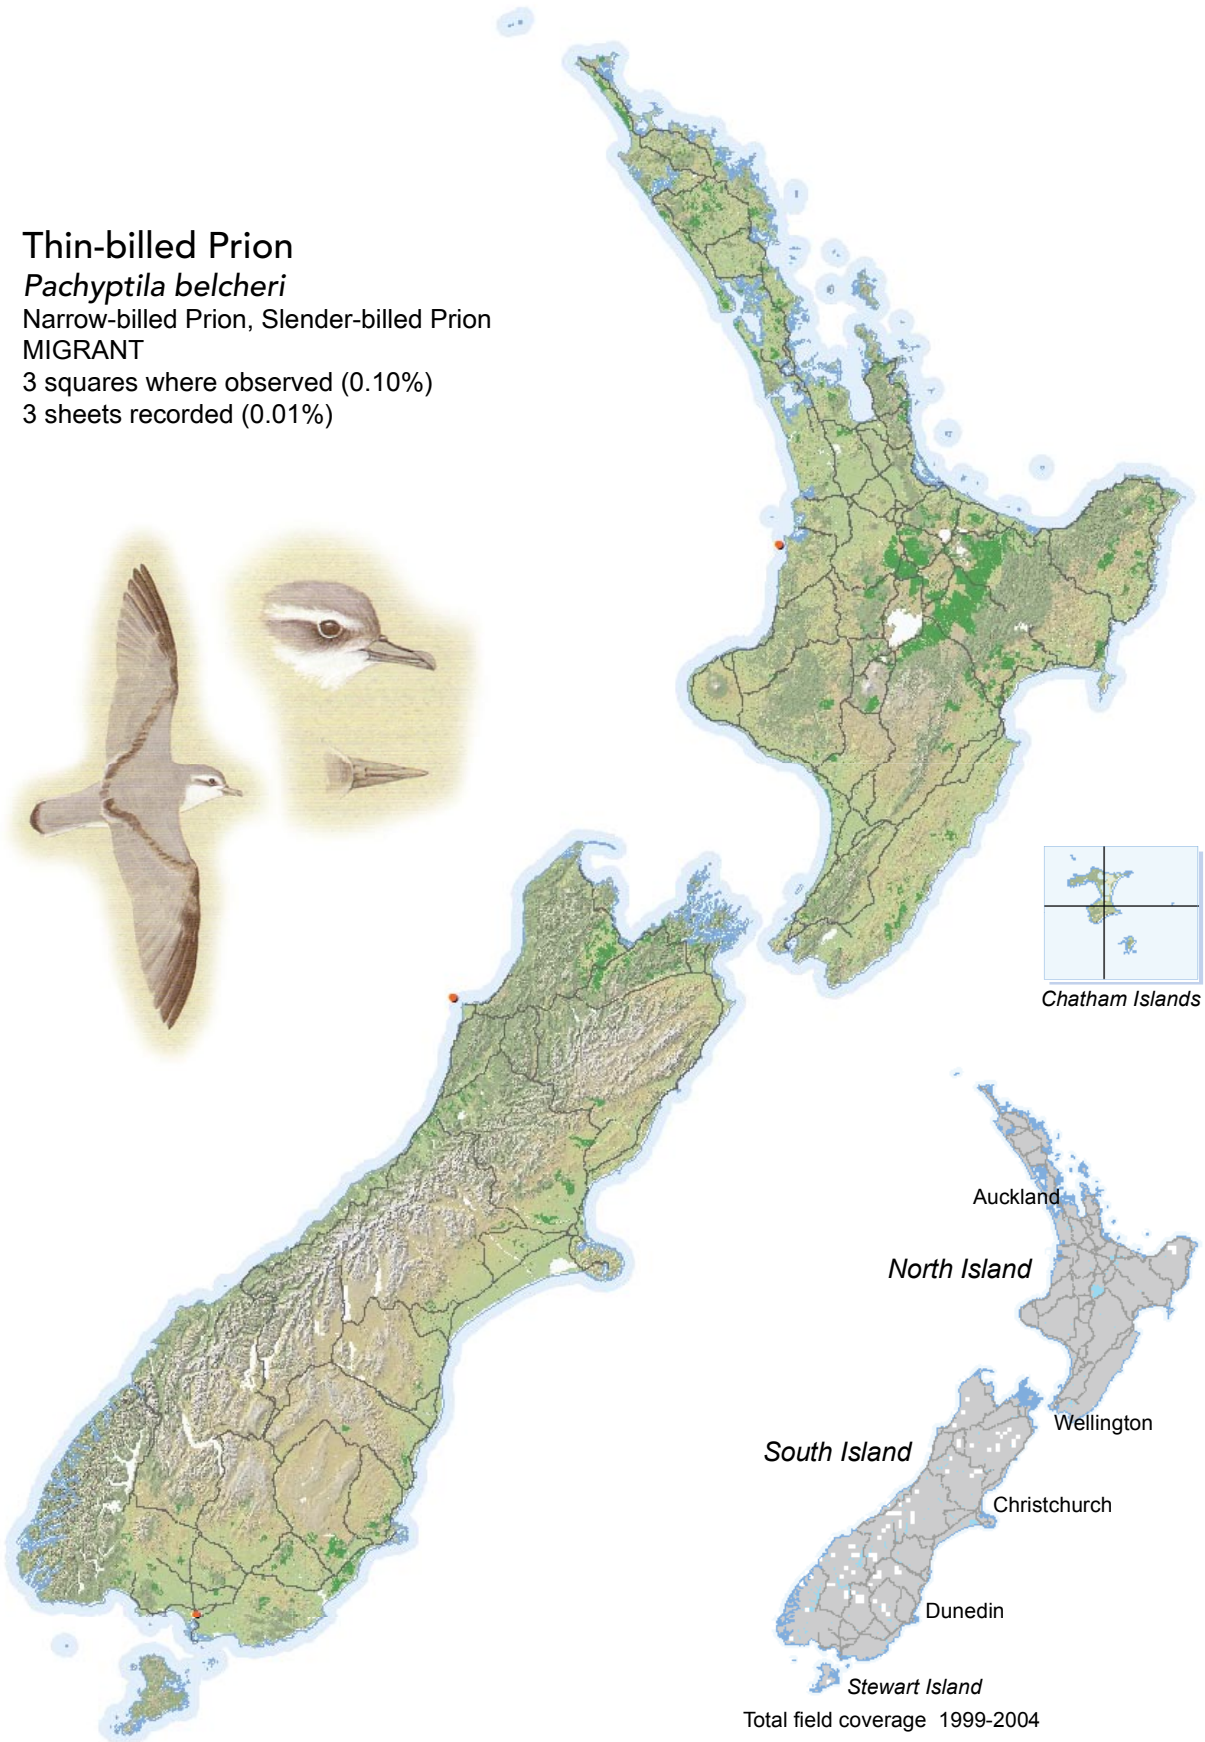

## Thin-billed Prion

*Pachyptila belcheri*

Narrow-billed Prion, Slender-billed Prion

MIGRANT

3 squares where observed (0.10%)

3 sheets recorded (0.01%)

[Summary sourced from 10km grid square field surveys published as the ATLAS OF BIRD DISTRIBUTION IN NEW ZEALAND 1999-2004. Robertson *et al.*, 2007. ISBN 0 9582486 5 6. Illustration by DJ Onley from THE FIELD GUIDE TO THE BIRDS OF NEW ZEALAND. HA Robertson & BD Heather, 2005. ISBN 0 14 302040 4]