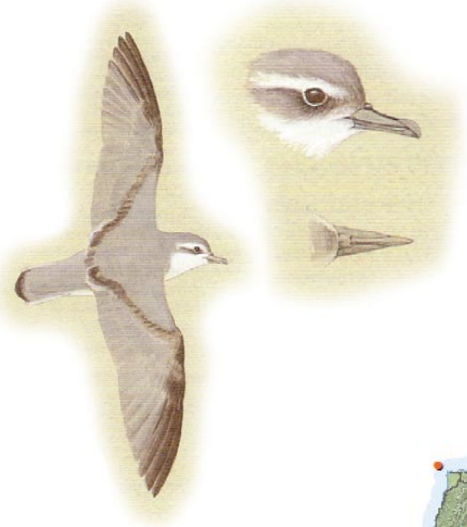

## Thin-billed Prion

*Pachyptila belcheri*

Narrow-billed Prion, Slender-billed Prion

MIGRANT

3 squares where observed (0.10%)

3 sheets recorded (0.01%)

[Summary sourced from 10km grid square field surveys published as the ATLAS OF BIRD DISTRIBUTION IN NEW ZEALAND 1999-2004. Robertson *et al.*, 2007. ISBN 0 9582486 5 6. Illustration by DJ Onley from THE FIELD GUIDE TO THE BIRDS OF NEW ZEALAND. HA Robertson & BD Heather, 2005. ISBN 0 14 302040 4]