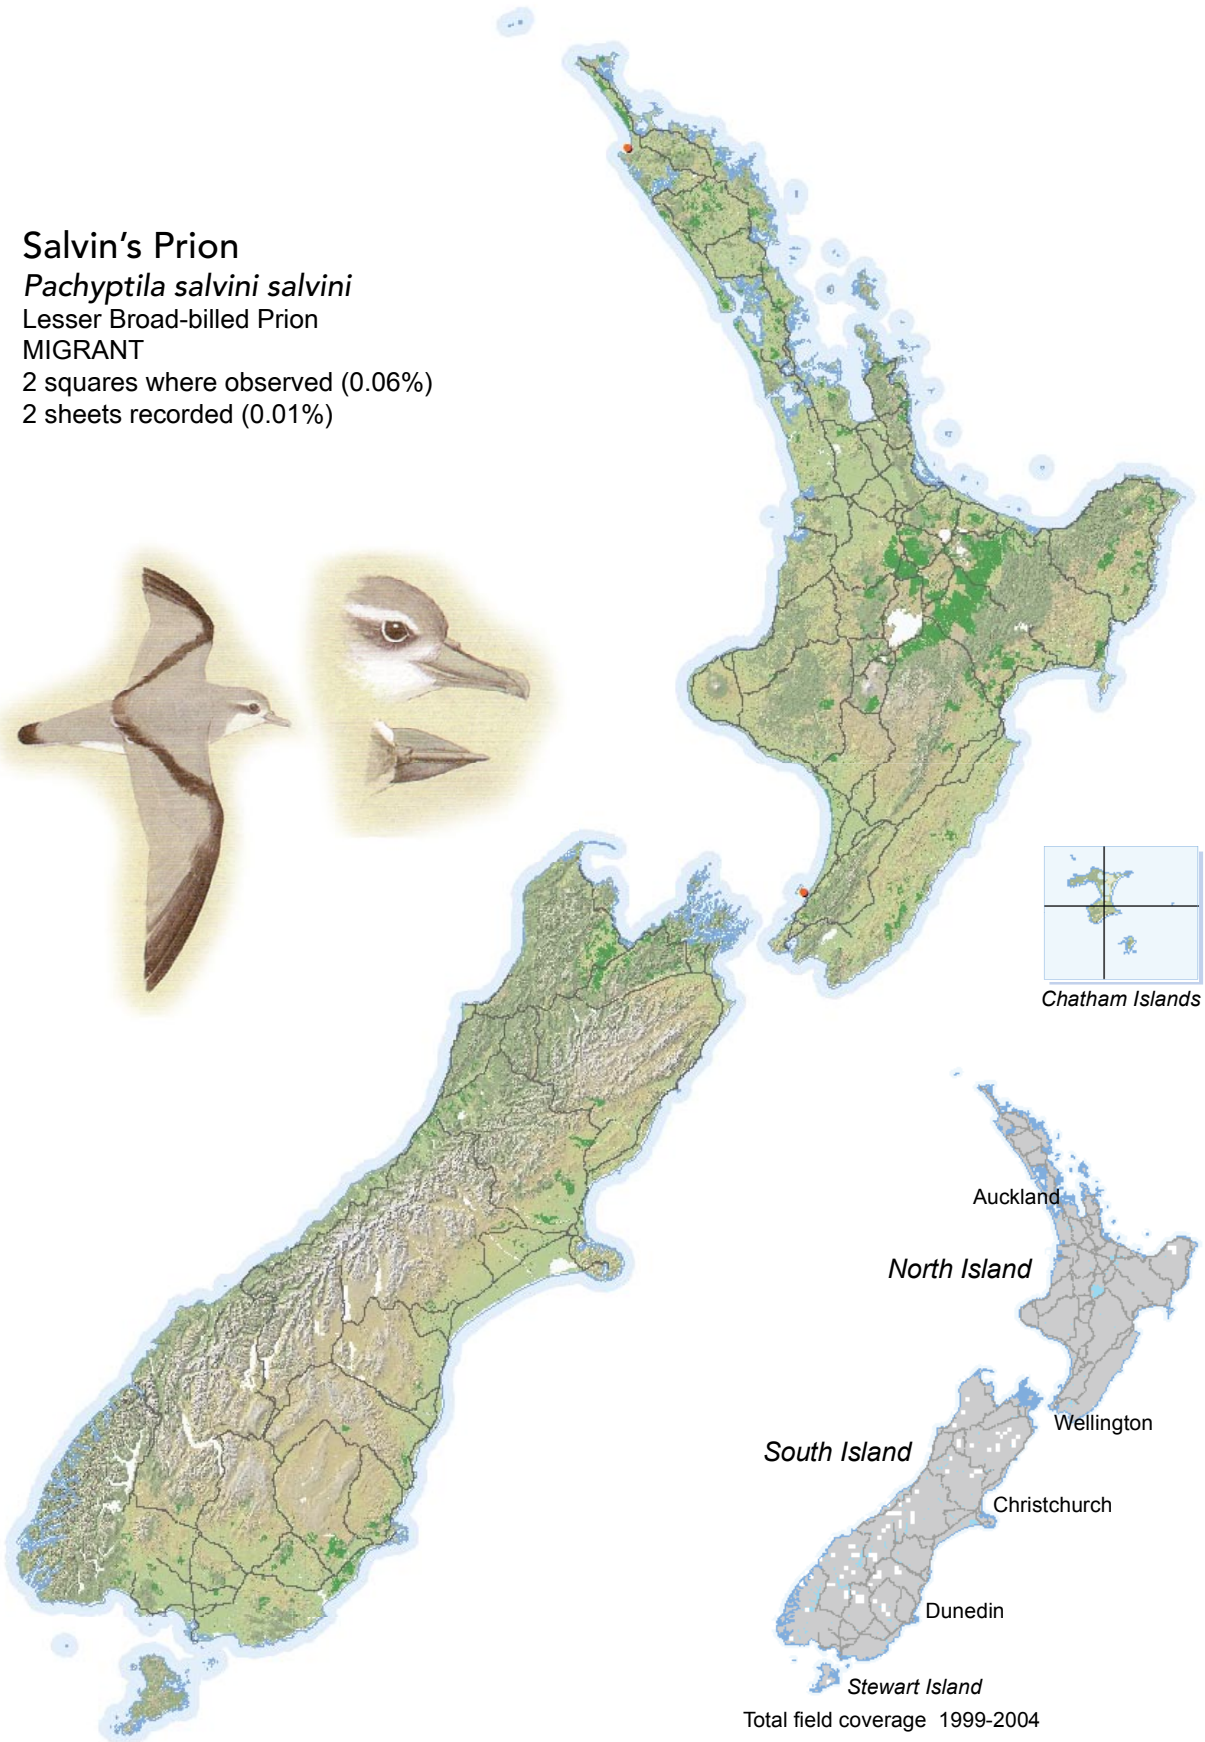

BIRD DISTRIBUTION IN NEW ZEALAND 1999-2004 - WEBATLAS

CJR Robertson, P Hyvönen, MJ Fraser and CR Pickard.

© Ornithological Society of New Zealand Inc. P O Box 834, Nelson 7040, New Zealand

Salvin's Prion

Pachyptila salvini salvini

Lesser Broad-billed Prion

MIGRANT

2 squares where observed (0.06%)

2 sheets recorded (0.01%)

[Summary sourced from 10km grid square field surveys published as the ATLAS OF BIRD DISTRIBUTION IN NEW ZEALAND 1999-2004. Robertson *et al.*, 2007. ISBN 0 9582486 5 6. Illustration by DJ Onley from THE FIELD GUIDE TO THE BIRDS OF NEW ZEALAND. HA Robertson & BD Heather, 2005. ISBN 0 14 302040 4]