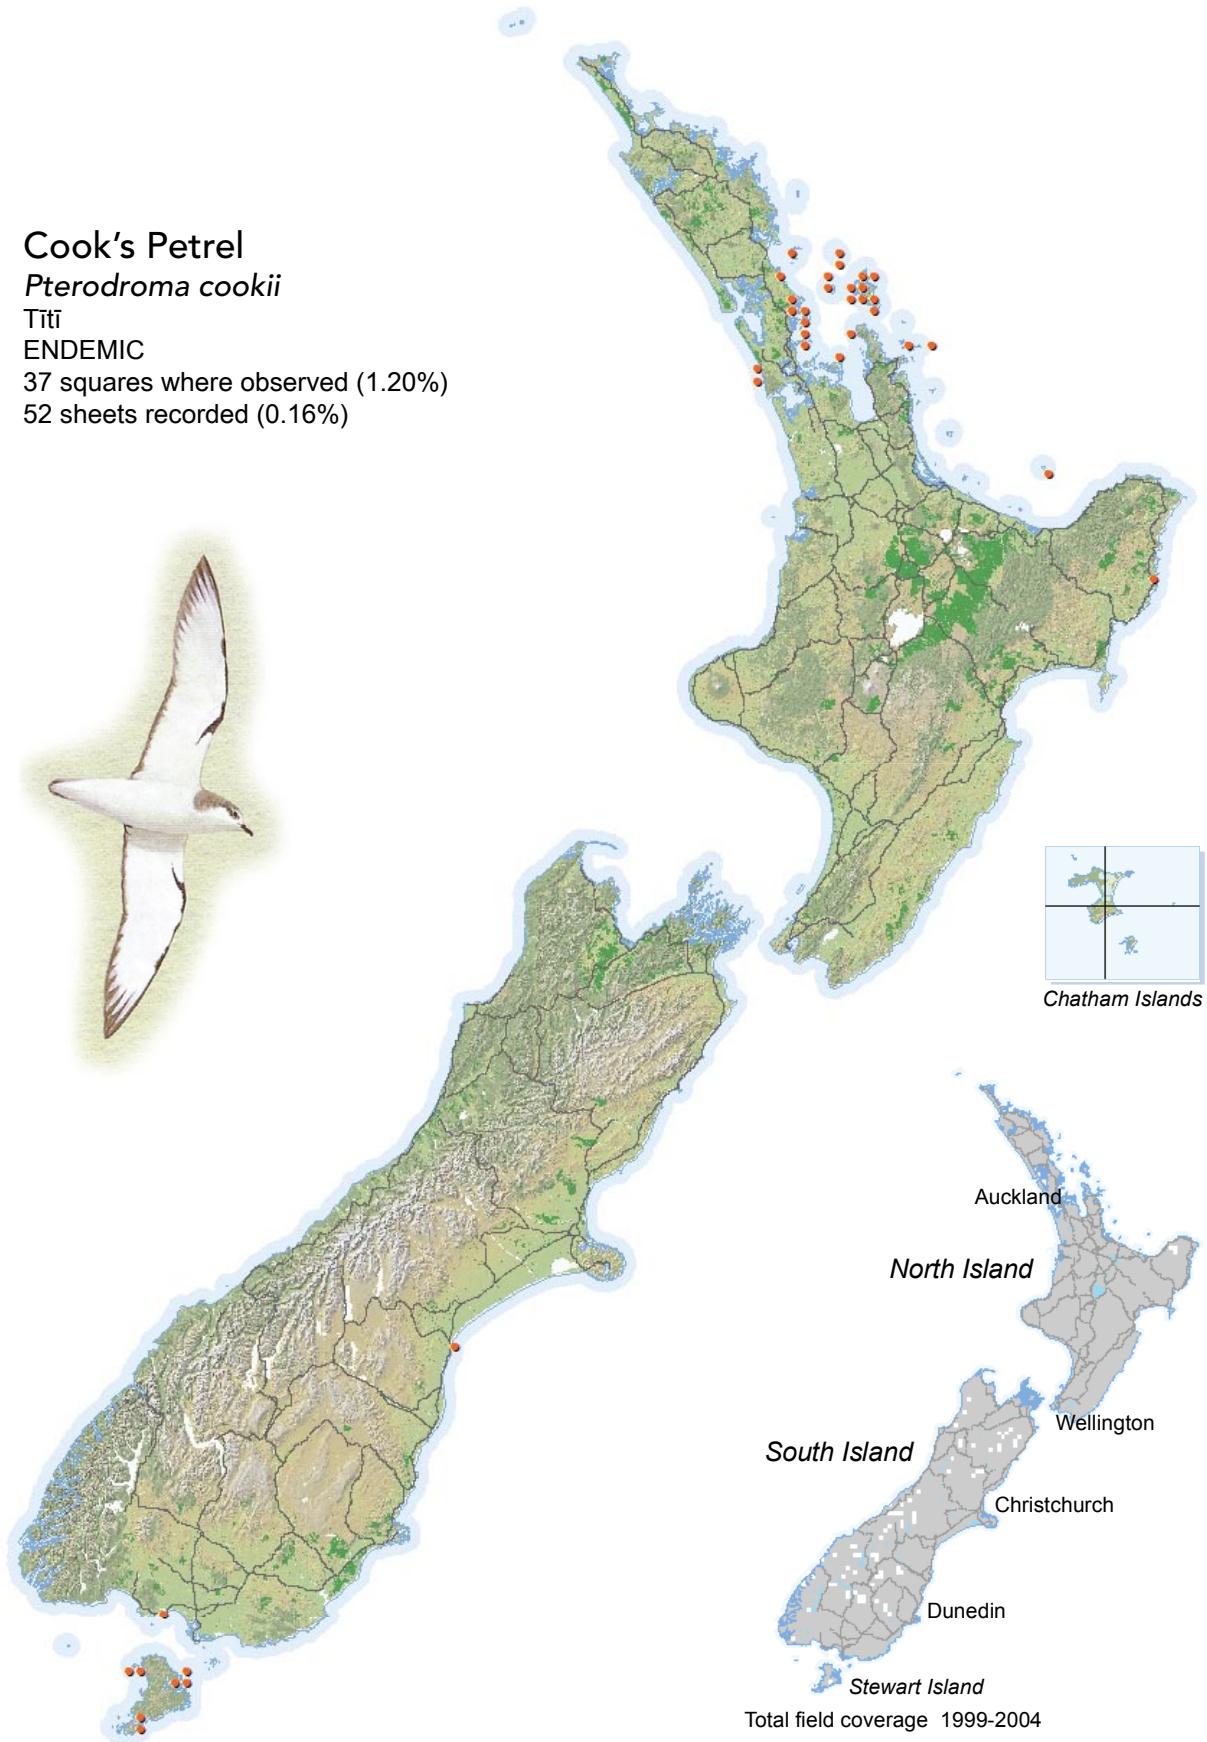

BIRD DISTRIBUTION IN NEW ZEALAND 1999-2004 - WEBATLAS

CJR Robertson, P Hyvönen, MJ Fraser and CR Pickard.

© Ornithological Society of New Zealand Inc. P O Box 834, Nelson 7040, New Zealand

Cook's Petrel

Pterodroma cookii

Titi

ENDEMIC

37 squares where observed (1.20%)

52 sheets recorded (0.16%)

[Summary sourced from 10km grid square field surveys published as the ATLAS OF BIRD DISTRIBUTION IN NEW ZEALAND 1999-2004. Robertson *et al.*, 2007. ISBN 0 9582486 5 6. Illustration by DJ Onley from THE FIELD GUIDE TO THE BIRDS OF NEW ZEALAND. HA Robertson & BD Heather, 2005. ISBN 0 14 302040 4]