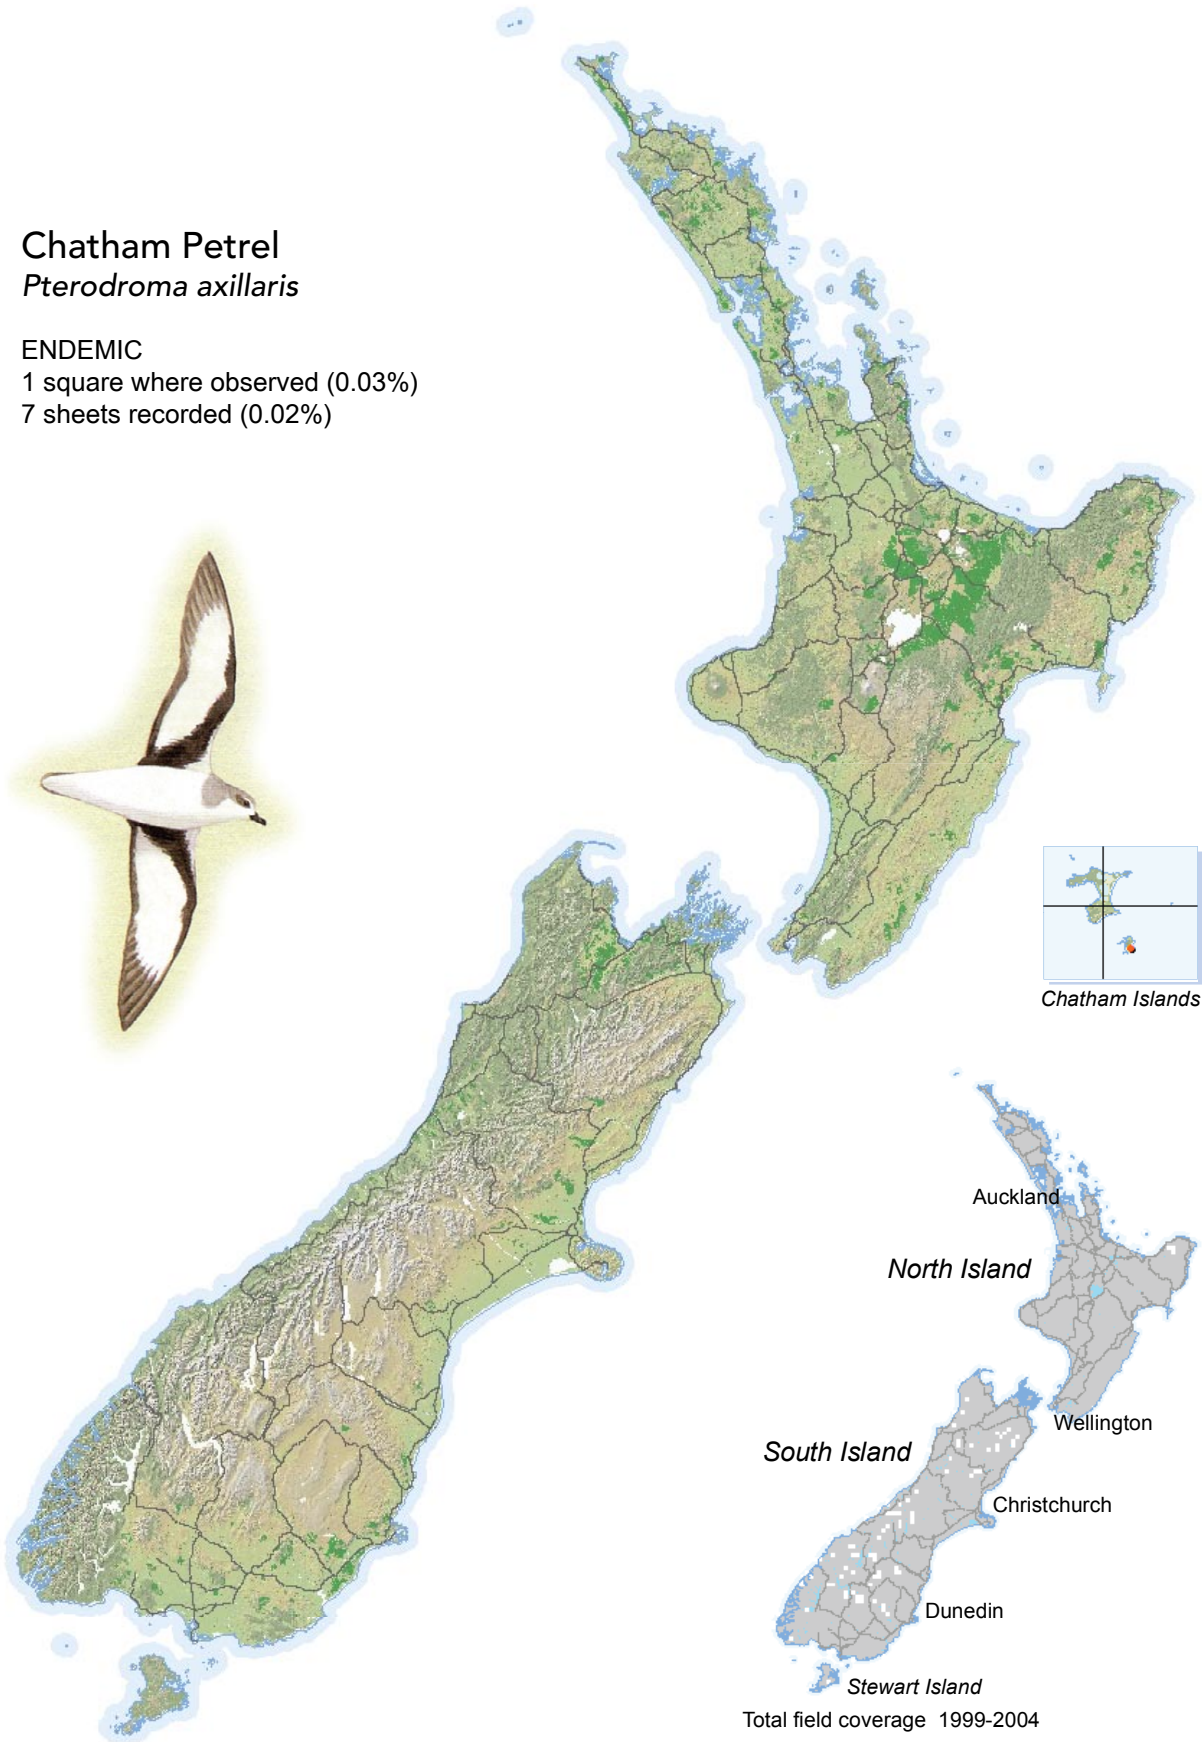

BIRD DISTRIBUTION IN NEW ZEALAND 1999-2004 - WEBATLAS

CJR Robertson, P Hyvönen, MJ Fraser and CR Pickard.

© Ornithological Society of New Zealand Inc. P O Box 834, Nelson 7040, New Zealand

Chatham Petrel *Pterodroma axillaris*

ENDEMIC

1 square where observed (0.03%)

7 sheets recorded (0.02%)

[Summary sourced from 10km grid square field surveys published as the ATLAS OF BIRD DISTRIBUTION IN NEW ZEALAND 1999-2004. Robertson *et al.*, 2007. ISBN 0 9582486 5 6. Illustration by DJ Onley from THE FIELD GUIDE TO THE BIRDS OF NEW ZEALAND. HA Robertson & BD Heather, 2005. ISBN 0 14 302040 4]