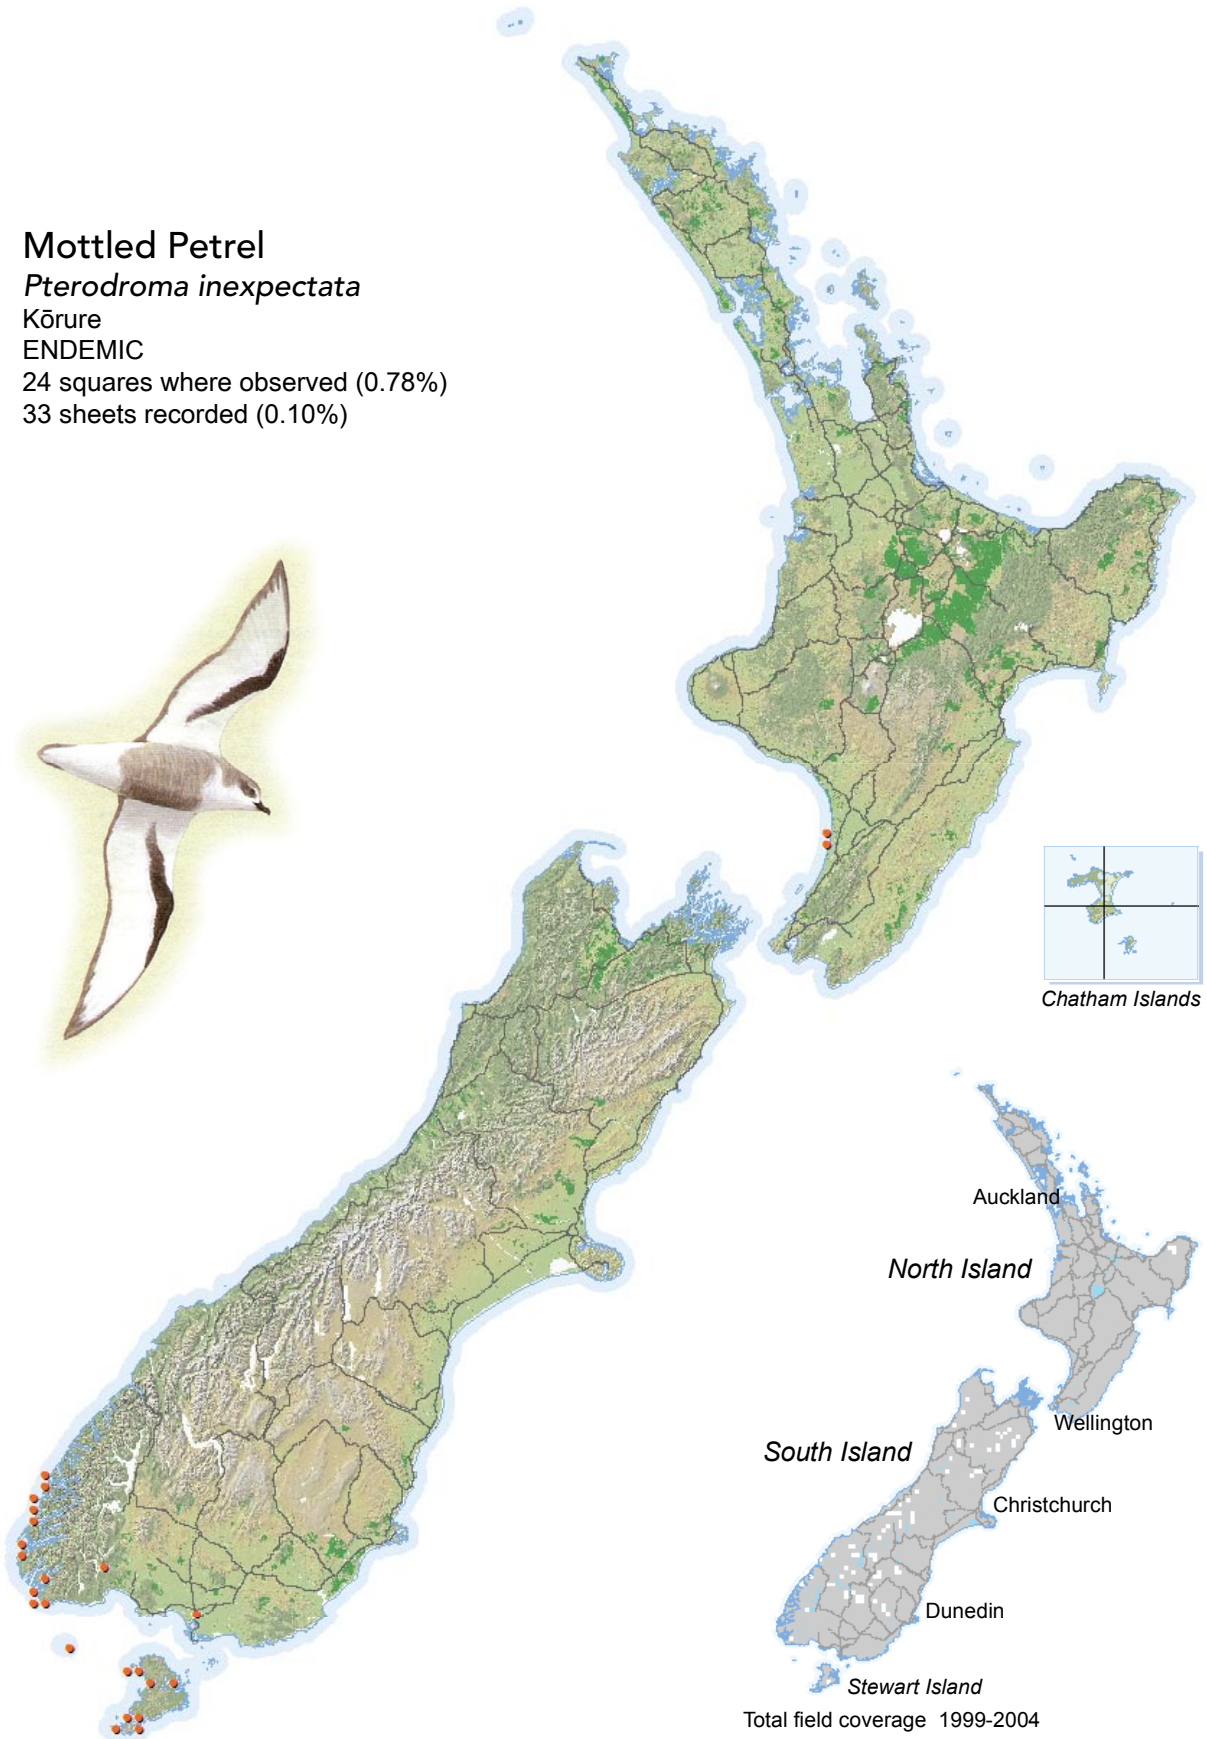

BIRD DISTRIBUTION IN NEW ZEALAND 1999-2004 - WEBATLAS

CJR Robertson, P Hyvönen, MJ Fraser and CR Pickard.

© Ornithological Society of New Zealand Inc. P O Box 834, Nelson 7040, New Zealand

Mottled Petrel

Pterodroma inexpectata

Kōruru

ENDEMIC

24 squares where observed (0.78%)

33 sheets recorded (0.10%)

[Summary sourced from 10km grid square field surveys published as the ATLAS OF BIRD DISTRIBUTION IN NEW ZEALAND 1999-2004. Robertson *et al.*, 2007. ISBN 0 9582486 5 6. Illustration by DJ Onley from THE FIELD GUIDE TO THE BIRDS OF NEW ZEALAND. HA Robertson & BD Heather, 2005. ISBN 0 14 302040 4]