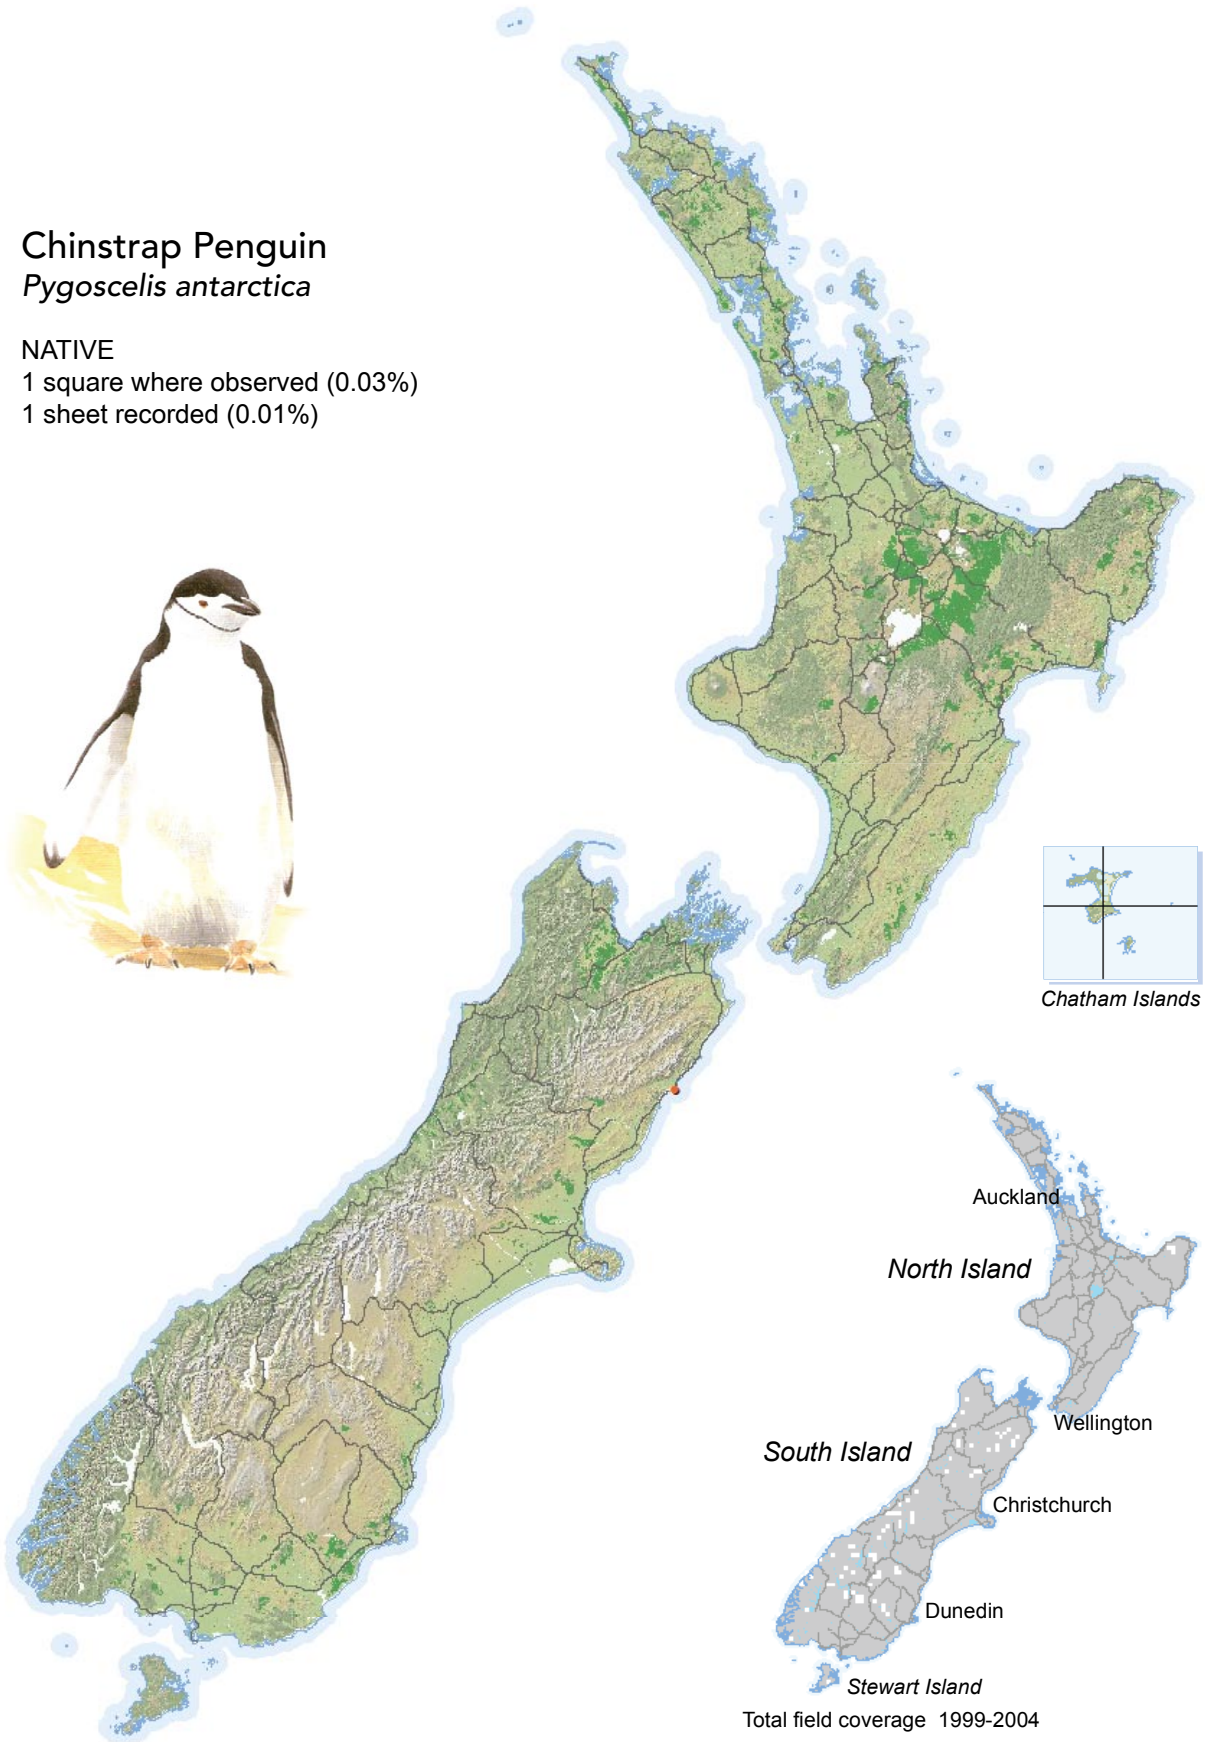

BIRD DISTRIBUTION IN NEW ZEALAND 1999-2004 - WEBATLAS

CJR Robertson, P Hyvönen, MJ Fraser and CR Pickard.

© Ornithological Society of New Zealand Inc. P O Box 834, Nelson 7040, New Zealand

Chinstrap Penguin *Pygoscelis antarctica*

NATIVE

1 square where observed (0.03%)

1 sheet recorded (0.01%)

[Summary sourced from 10km grid square field surveys published as the ATLAS OF BIRD DISTRIBUTION IN NEW ZEALAND 1999-2004. Robertson *et al.*, 2007. ISBN 0 9582486 5 6. Illustration by DJ Onley from THE FIELD GUIDE TO THE BIRDS OF NEW ZEALAND. HA Robertson & BD Heather, 2005. ISBN 0 14 302040 4]