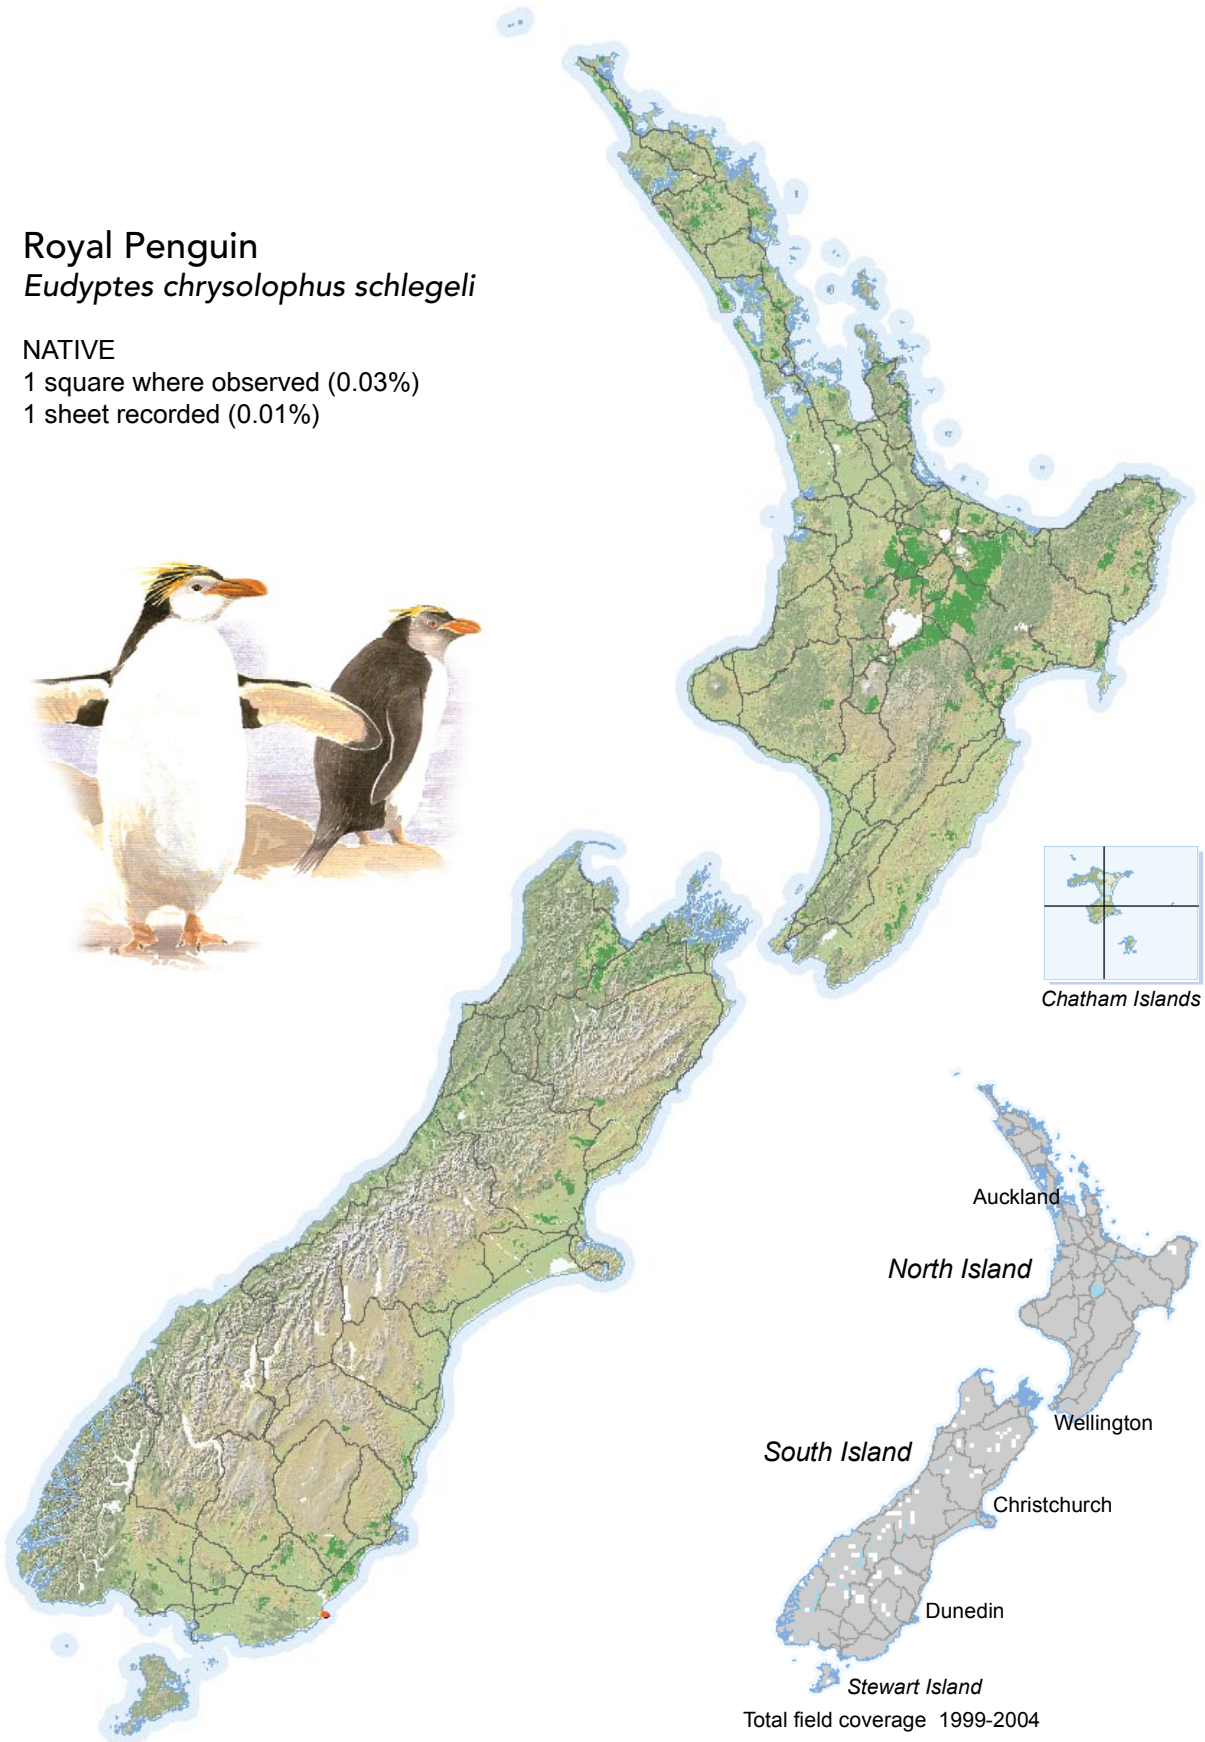

BIRD DISTRIBUTION IN NEW ZEALAND 1999-2004 - WEBATLAS

CJR Robertson, P Hyvönen, MJ Fraser and CR Pickard.

© Ornithological Society of New Zealand Inc. P O Box 834, Nelson 7040, New Zealand

Royal Penguin

Eudyptes chrysolophus schlegeli

NATIVE

1 square where observed (0.03%)

1 sheet recorded (0.01%)

[Summary sourced from 10km grid square field surveys published as the ATLAS OF BIRD DISTRIBUTION IN NEW ZEALAND 1999-2004. Robertson *et al.*, 2007. ISBN 0 9582486 5 6. Illustration by DJ Onley from THE FIELD GUIDE TO THE BIRDS OF NEW ZEALAND. HA Robertson & BD Heather, 2005. ISBN 0 14 302040 4]