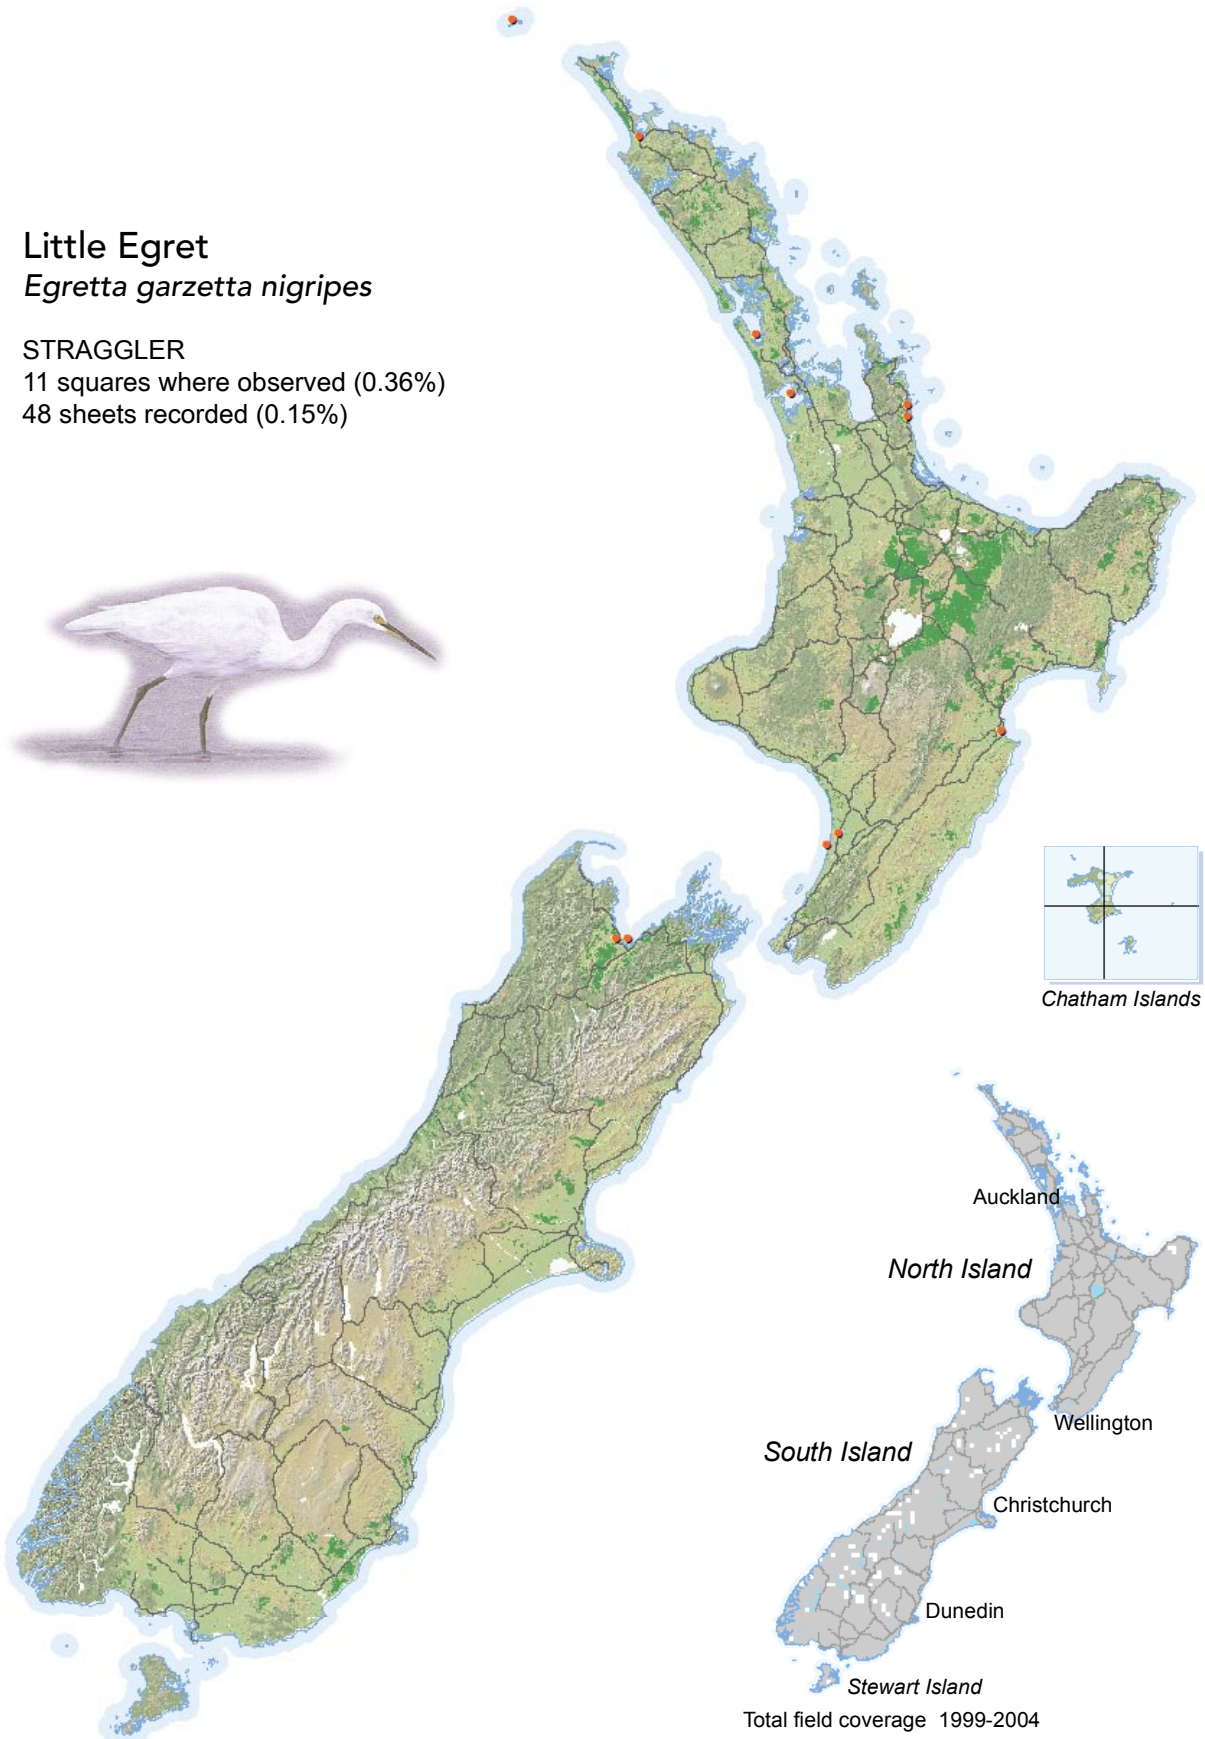

BIRD DISTRIBUTION IN NEW ZEALAND 1999-2004 - WEBATLAS

CJR Robertson, P Hyvönen, MJ Fraser and CR Pickard.

© Ornithological Society of New Zealand Inc. P O Box 834, Nelson 7040, New Zealand

Little Egret

Egretta garzetta nigripes

STRAGGLER

11 squares where observed (0.36%)

48 sheets recorded (0.15%)

[Summary sourced from 10km grid square field surveys published as the ATLAS OF BIRD DISTRIBUTION IN NEW ZEALAND 1999-2004. Robertson *et al.*, 2007. ISBN 0 9582486 5 6. Illustration by DJ Onley from THE FIELD GUIDE TO THE BIRDS OF NEW ZEALAND. HA Robertson & BD Heather, 2005. ISBN 0 14 302040 4]