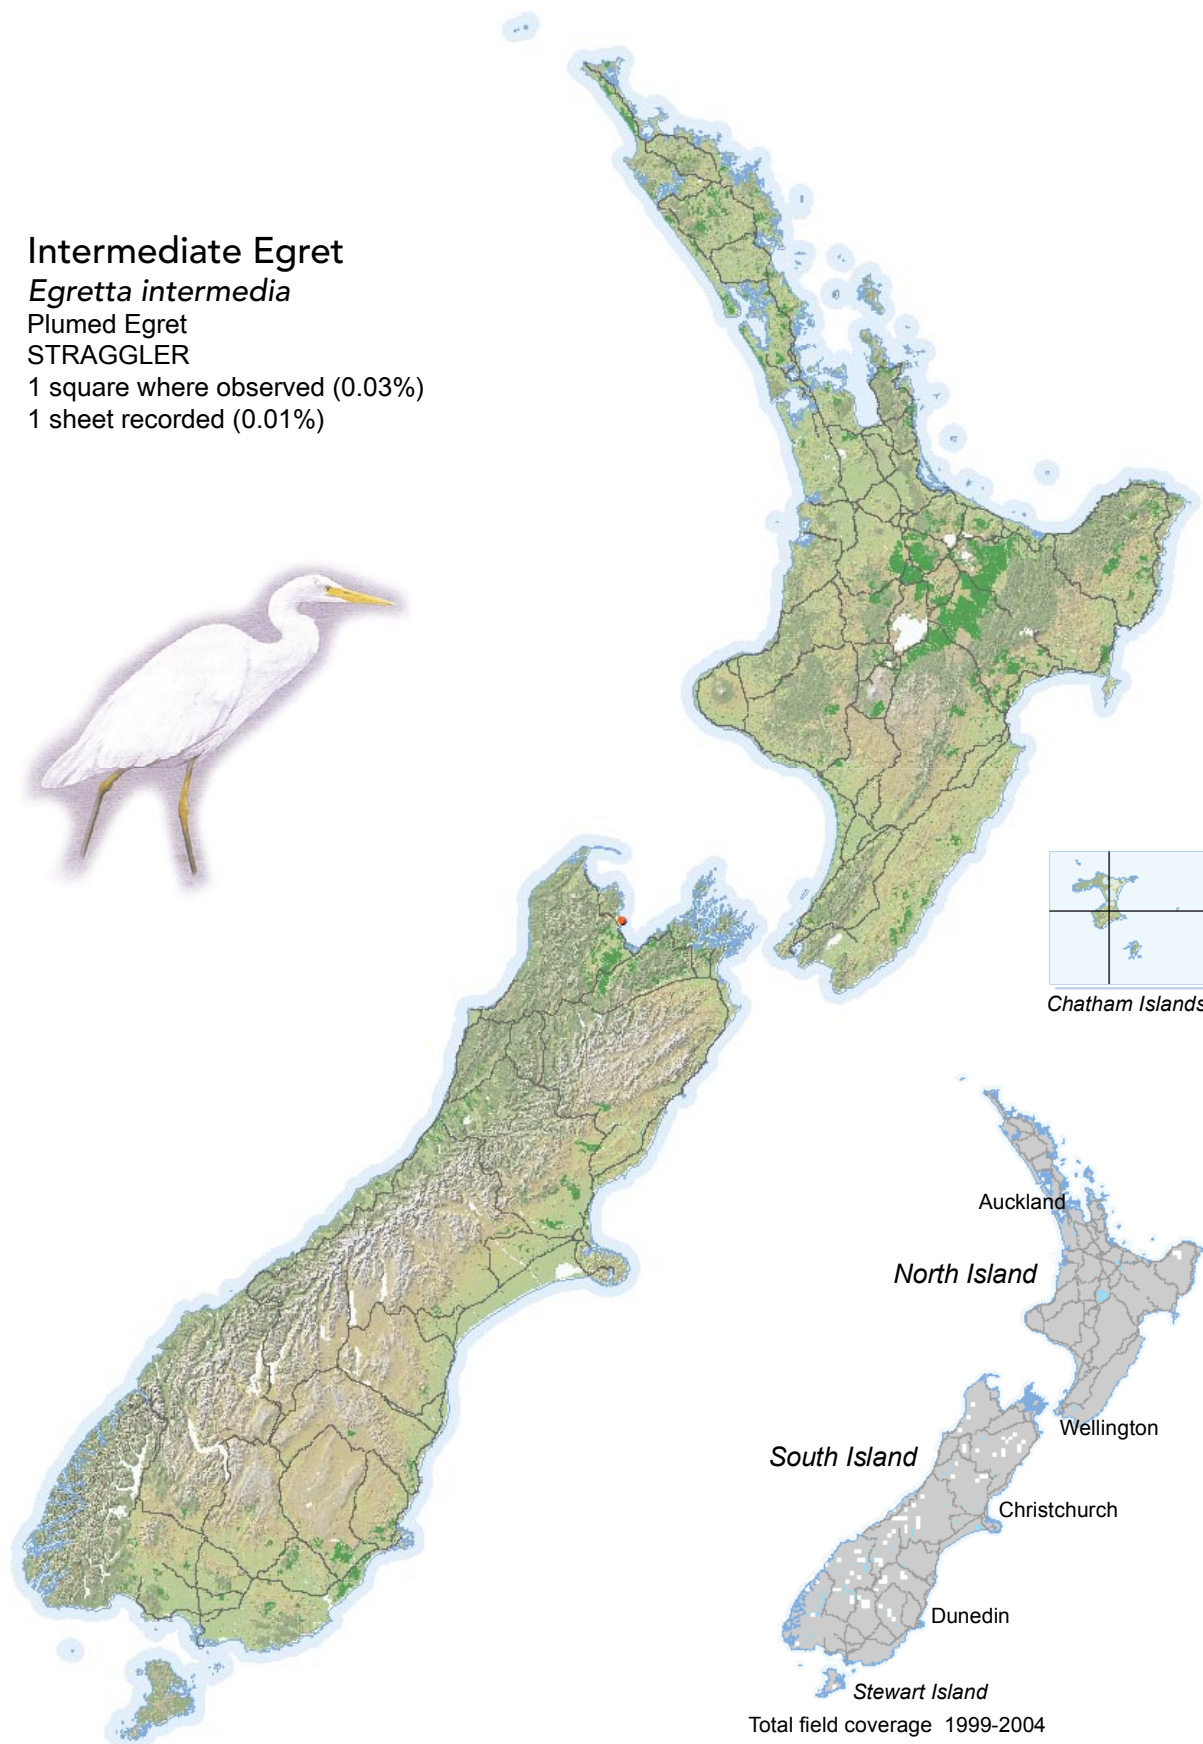

BIRD DISTRIBUTION IN NEW ZEALAND 1999-2004 - WEBATLAS

CJR Robertson, P Hyvönen, MJ Fraser and CR Pickard.

© Ornithological Society of New Zealand Inc. P O Box 834, Nelson 7040, New Zealand

Intermediate Egret

Egretta intermedia

Plumed Egret

STRAGGLER

1 square where observed (0.03%)

1 sheet recorded (0.01%)

[Summary sourced from 10km grid square field surveys published as the ATLAS OF BIRD DISTRIBUTION IN NEW ZEALAND 1999-2004. Robertson *et al.*, 2007. ISBN 0 9582486 5 6. Illustration by DJ Onley from THE FIELD GUIDE TO THE BIRDS OF NEW ZEALAND. HA Robertson & BD Heather, 2005. ISBN 0 14 302040 4]