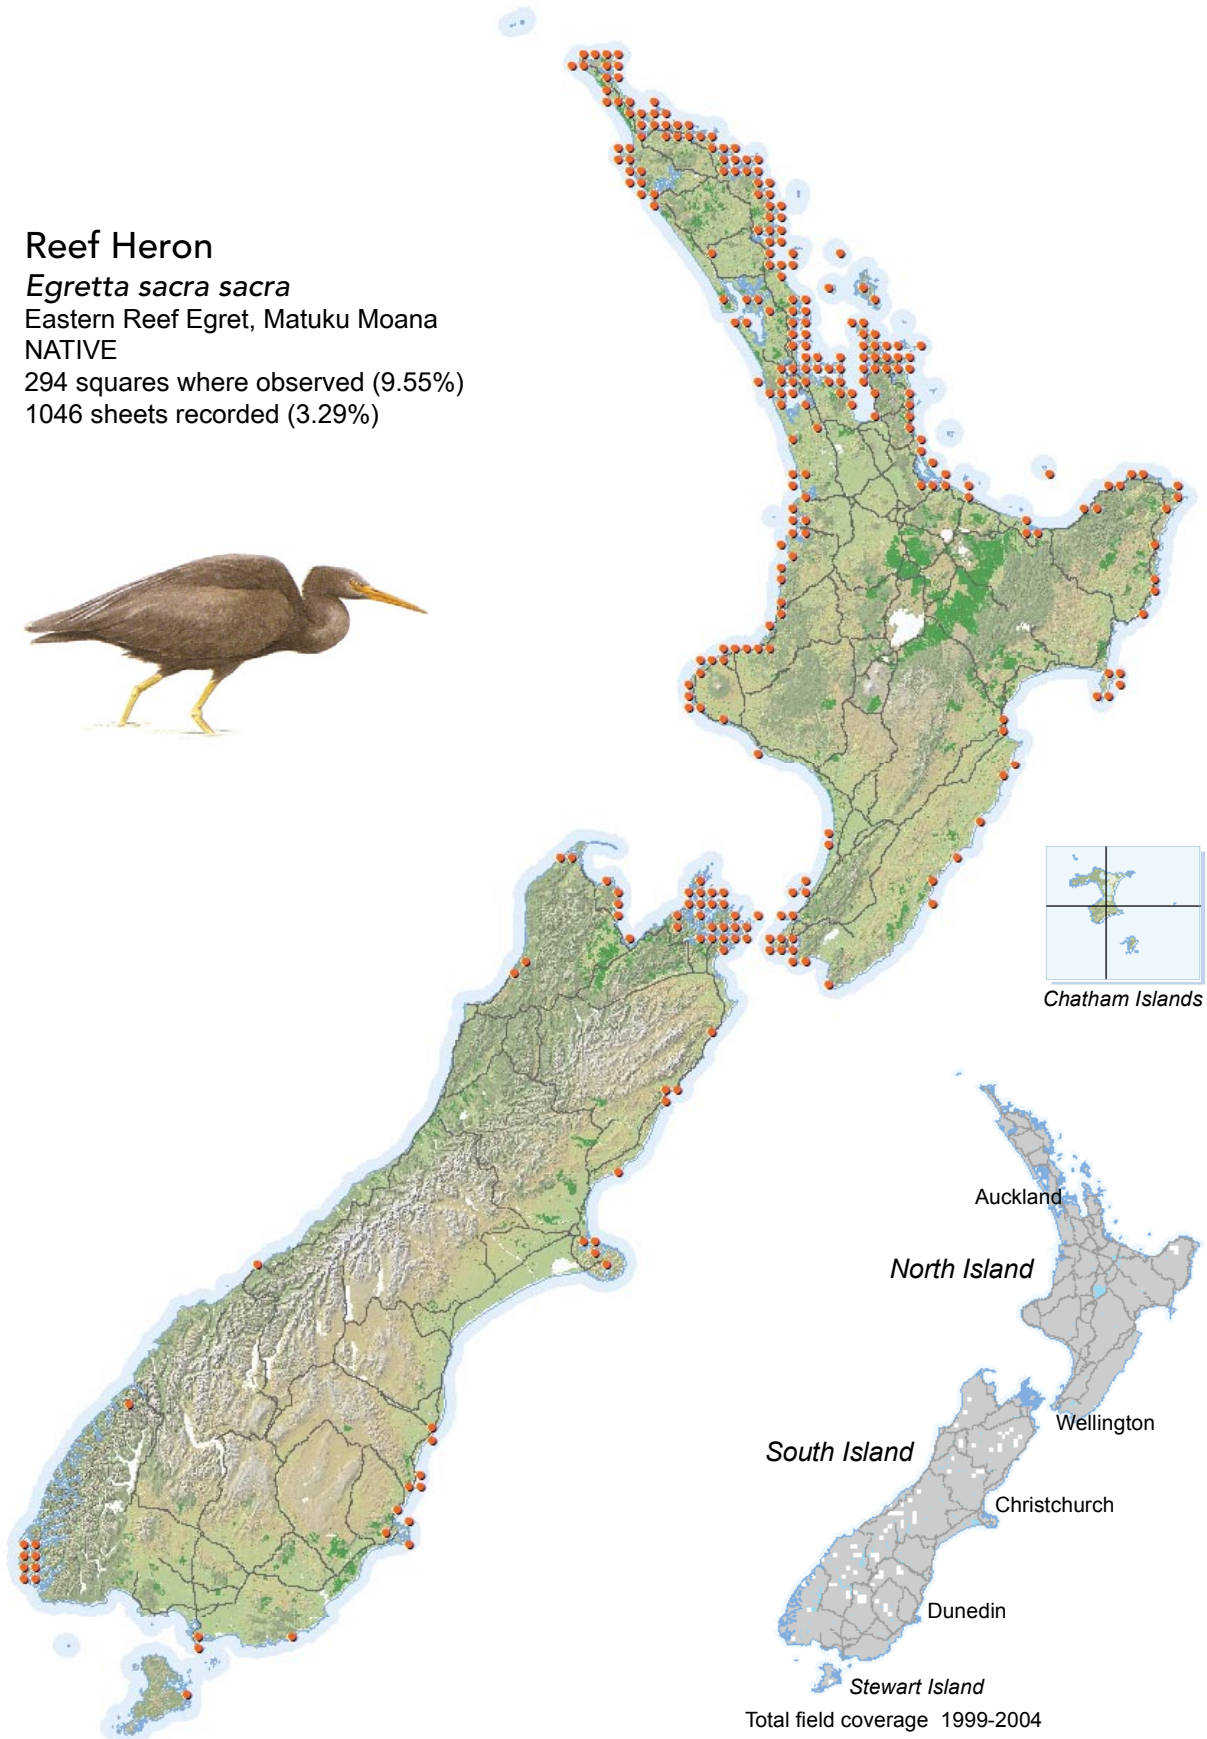

BIRD DISTRIBUTION IN NEW ZEALAND 1999-2004 - WEBATLAS

CJR Robertson, P Hyvönen, MJ Fraser and CR Pickard.

© Ornithological Society of New Zealand Inc. P O Box 834, Nelson 7040, New Zealand

Reef Heron

Egretta sacra sacra

Eastern Reef Egret, Matuku Moana

NATIVE

294 squares where observed (9.55%)

1046 sheets recorded (3.29%)

[Summary sourced from 10km grid square field surveys published as the ATLAS OF BIRD DISTRIBUTION IN NEW ZEALAND 1999-2004. Robertson *et al.*, 2007. ISBN 0 9582486 5 6. Illustration by DJ Onley from THE FIELD GUIDE TO THE BIRDS OF NEW ZEALAND. HA Robertson & BD Heather, 2005. ISBN 0 14 302040 4]