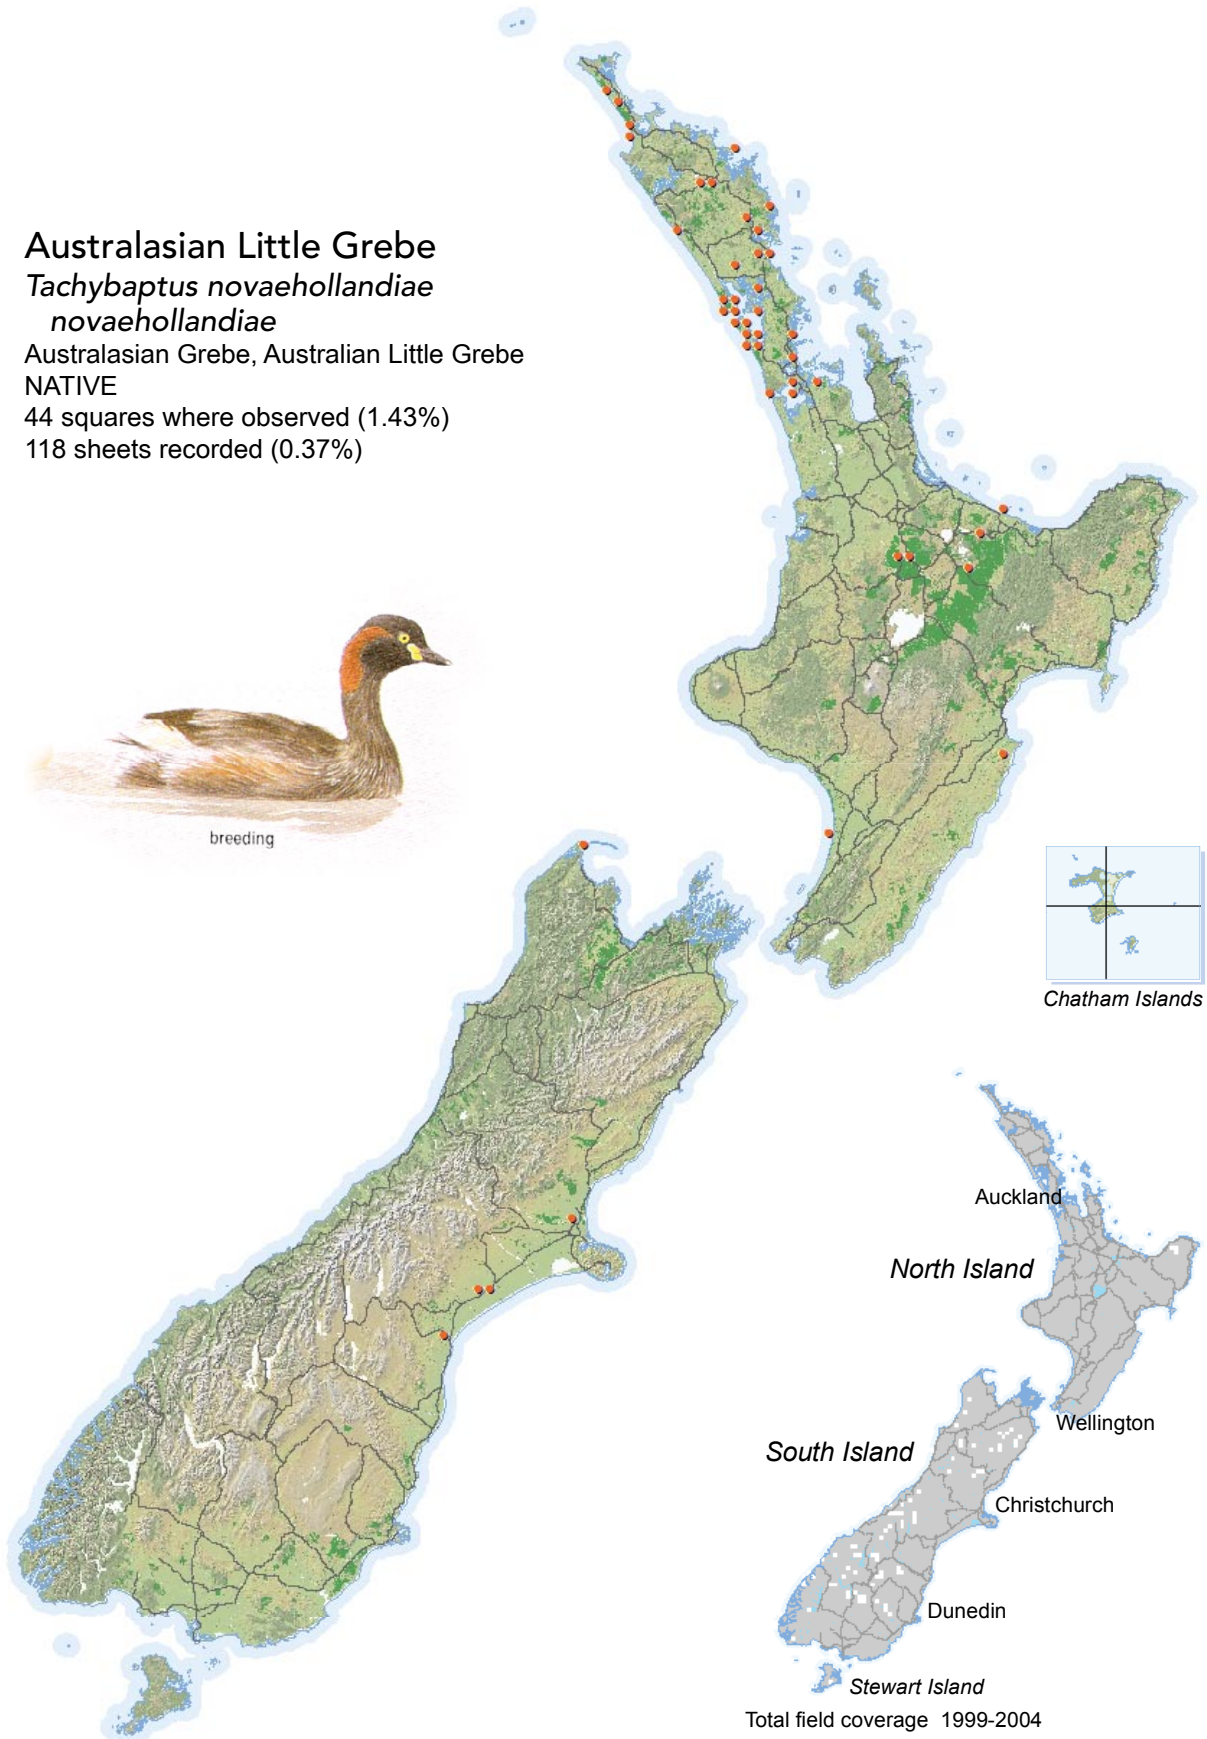

# BIRD DISTRIBUTION IN NEW ZEALAND 1999-2004 - WEBATLAS

CJR Robertson, P Hyvönen, MJ Fraser and CR Pickard.

© Ornithological Society of New Zealand Inc. P O Box 834, Nelson 7040, New Zealand

## Australasian Little Grebe

*Tachybaptus novaehollandiae*  
*novaehollandiae*

Australasian Grebe, Australian Little Grebe

NATIVE

44 squares where observed (1.43%)

118 sheets recorded (0.37%)

[Summary sourced from 10km grid square field surveys published as the ATLAS OF BIRD DISTRIBUTION IN NEW ZEALAND 1999-2004. Robertson *et al.*, 2007. ISBN 0 9582486 5 6. Illustration by DJ Onley from THE FIELD GUIDE TO THE BIRDS OF NEW ZEALAND. HA Robertson & BD Heather, 2005. ISBN 0 14 302040 4]