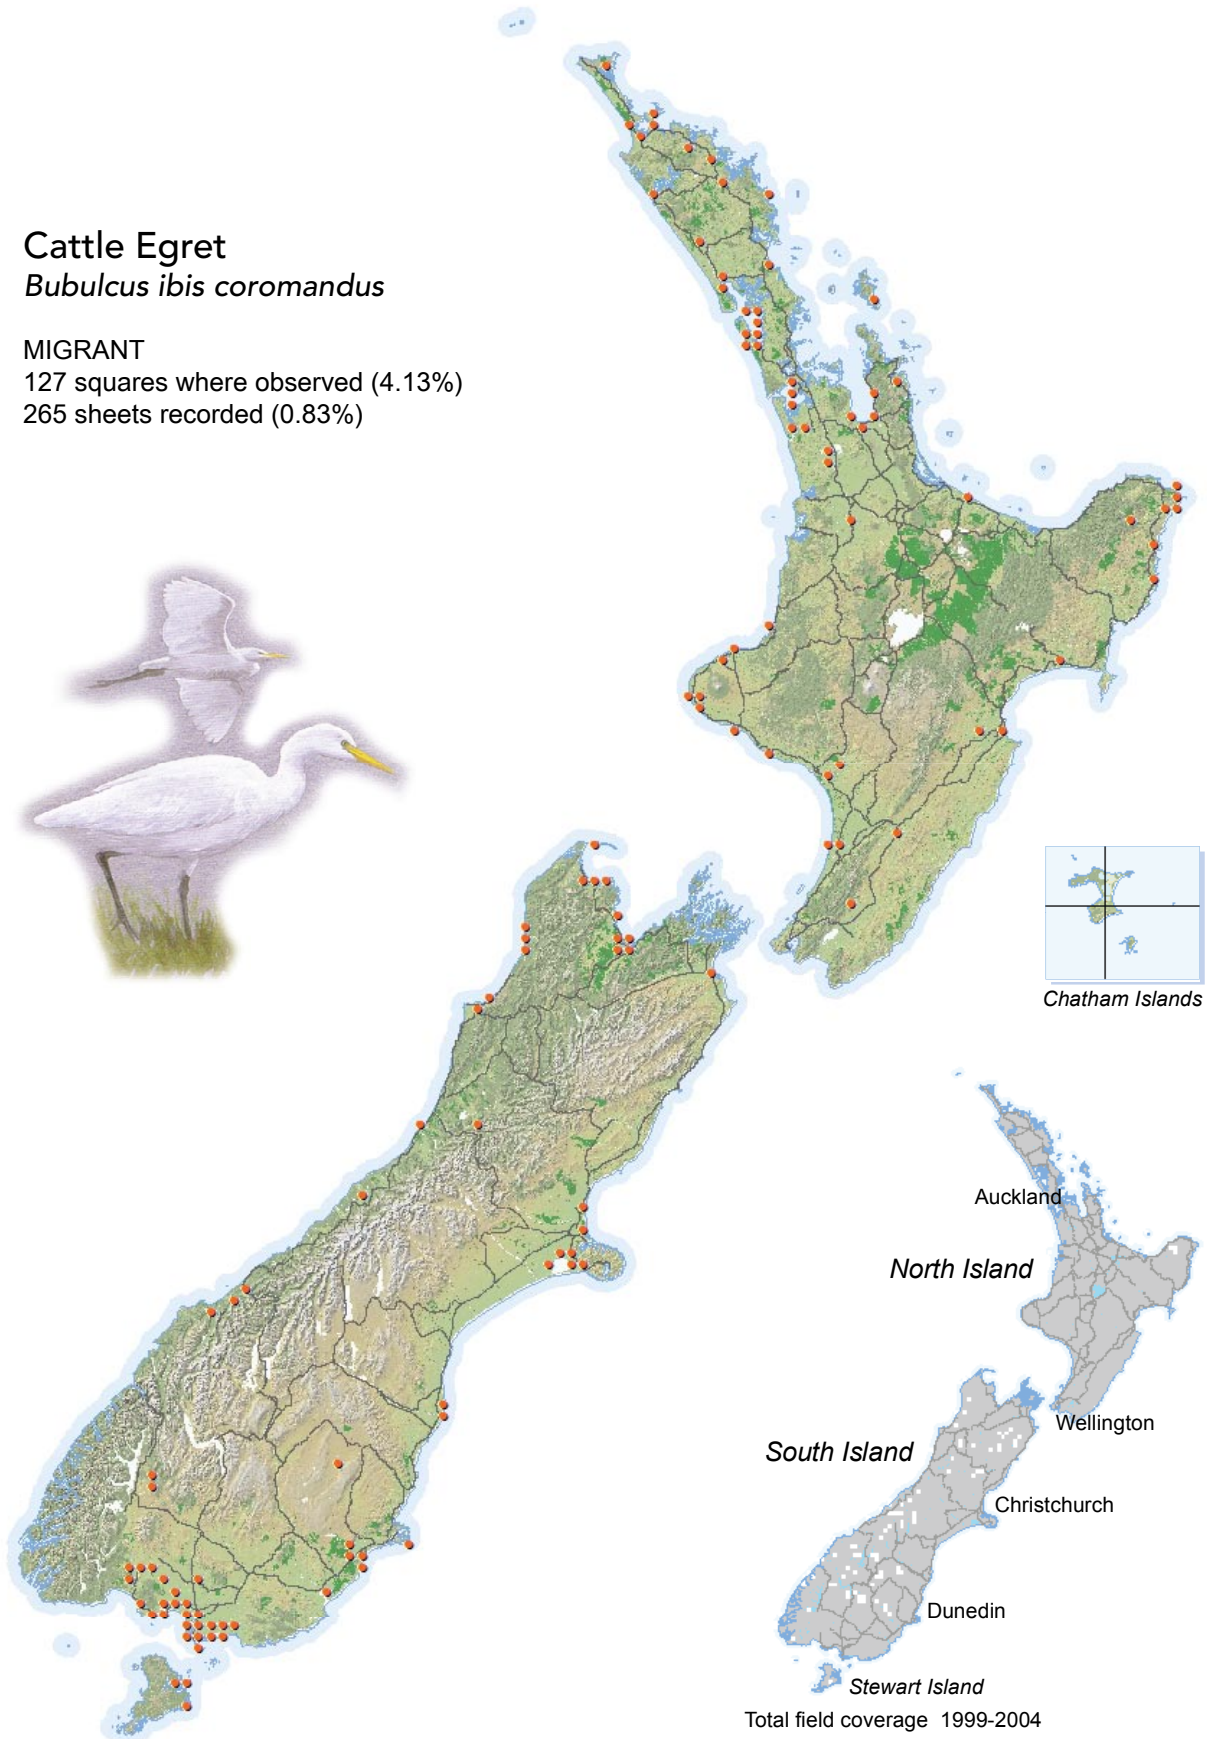

BIRD DISTRIBUTION IN NEW ZEALAND 1999-2004 - WEBATLAS

CJR Robertson, P Hyvönen, MJ Fraser and CR Pickard.

© Ornithological Society of New Zealand Inc. P O Box 834, Nelson 7040, New Zealand

Cattle Egret

Bubulcus ibis coromandus

MIGRANT

127 squares where observed (4.13%)

265 sheets recorded (0.83%)

[Summary sourced from 10km grid square field surveys published as the ATLAS OF BIRD DISTRIBUTION IN NEW ZEALAND 1999-2004. Robertson *et al.*, 2007. ISBN 0 9582486 5 6. Illustration by DJ Onley from THE FIELD GUIDE TO THE BIRDS OF NEW ZEALAND. HA Robertson & BD Heather, 2005. ISBN 0 14 302040 4]