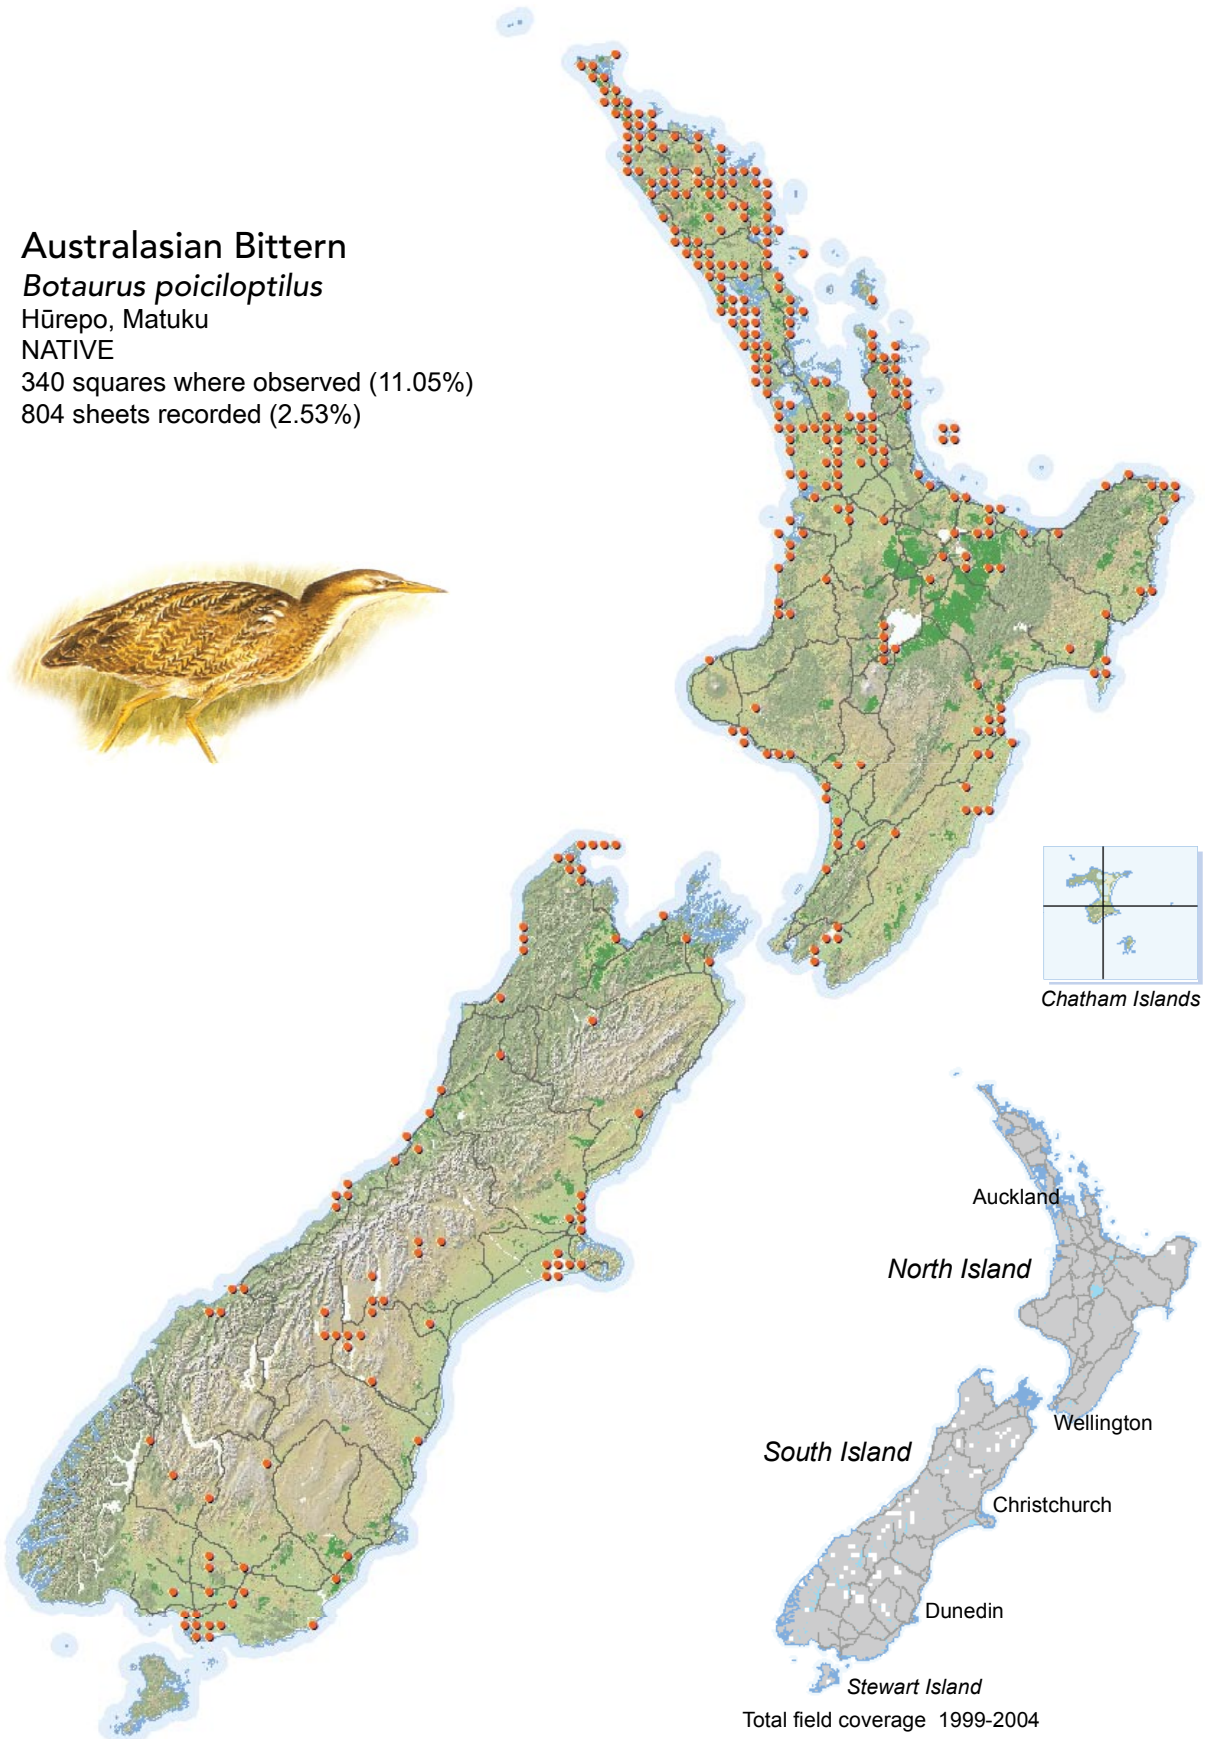

BIRD DISTRIBUTION IN NEW ZEALAND 1999-2004 - WEBATLAS

CJR Robertson, P Hyvönen, MJ Fraser and CR Pickard.

© Ornithological Society of New Zealand Inc. P O Box 834, Nelson 7040, New Zealand

Australasian Bittern

Botaurus poiciloptilus

Hūrepo, Matuku

NATIVE

340 squares where observed (11.05%)

804 sheets recorded (2.53%)

[Summary sourced from 10km grid square field surveys published as the ATLAS OF BIRD DISTRIBUTION IN NEW ZEALAND 1999-2004. Robertson *et al.*, 2007. ISBN 0 9582486 5 6. Illustration by DJ Onley from THE FIELD GUIDE TO THE BIRDS OF NEW ZEALAND. HA Robertson & BD Heather, 2005. ISBN 0 14 302040 4]