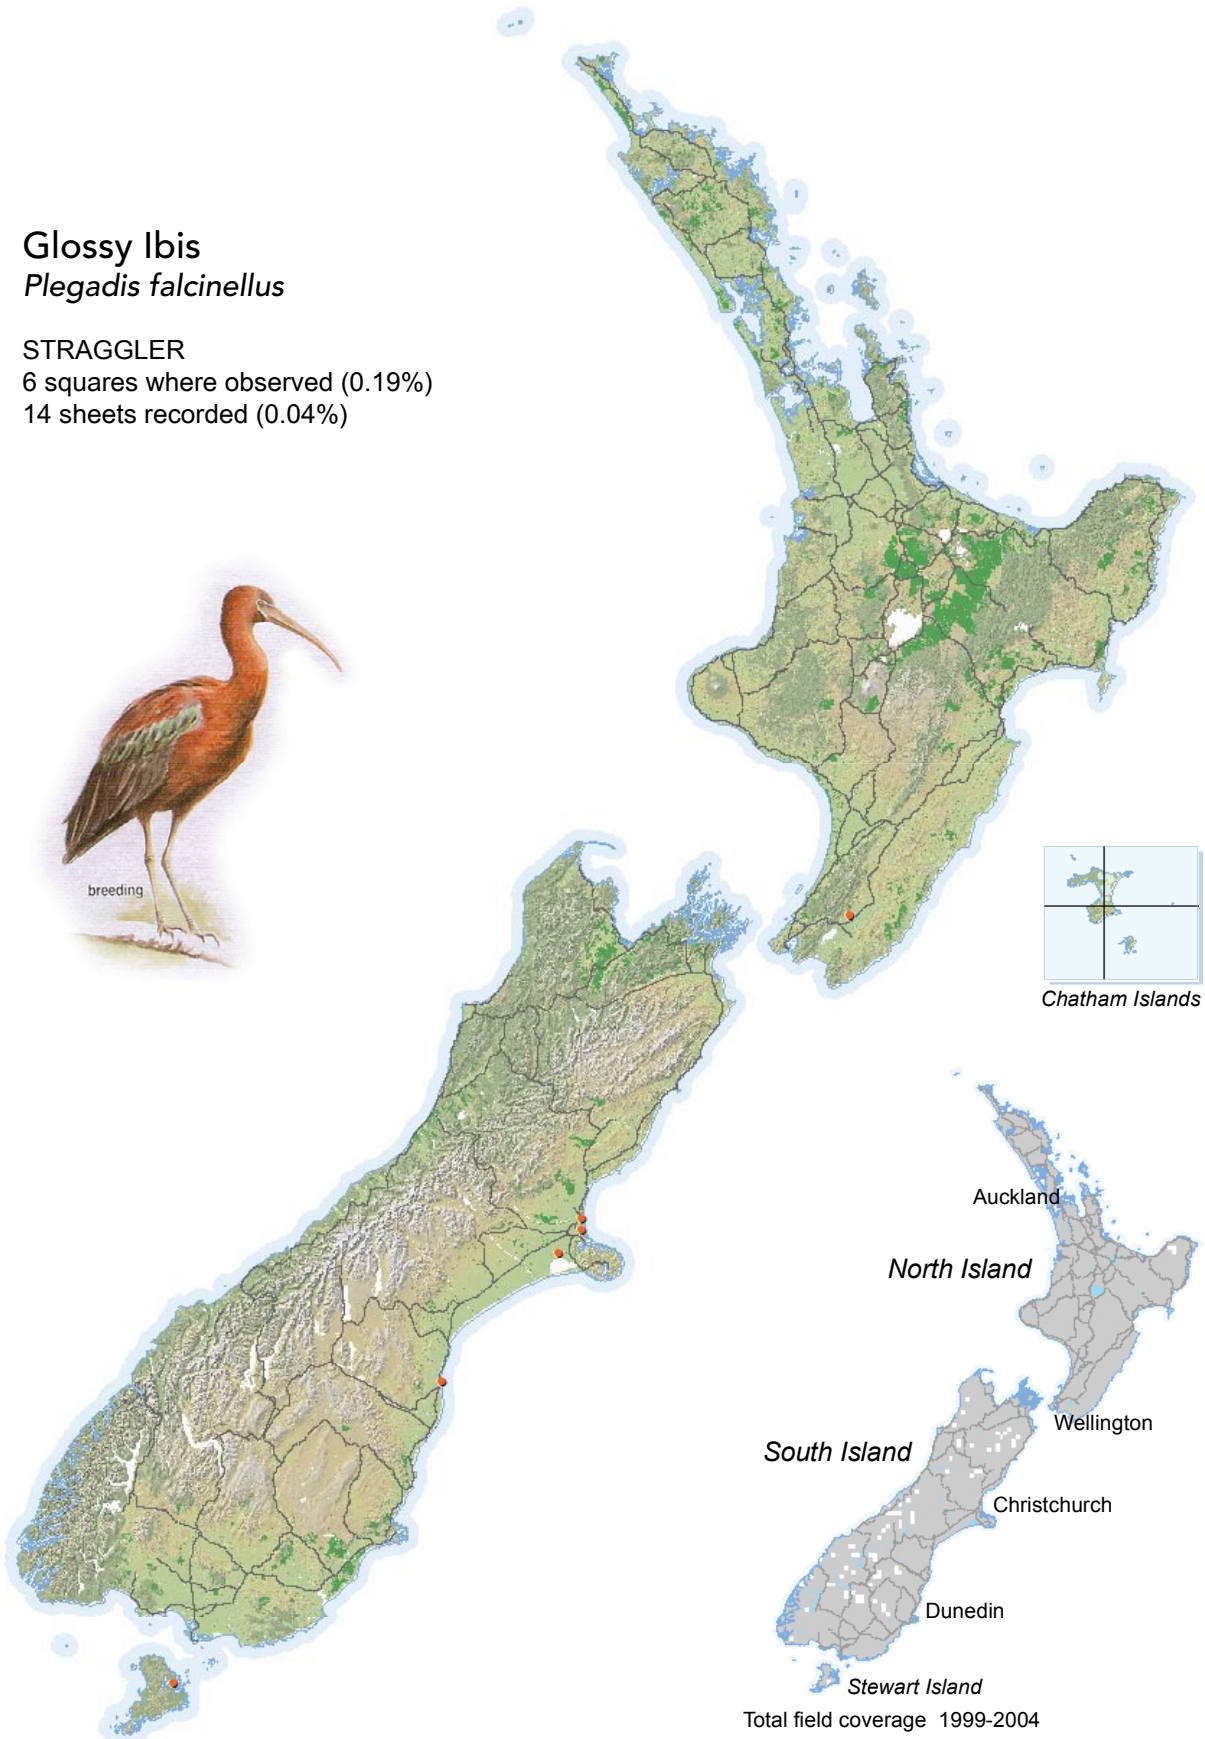

# BIRD DISTRIBUTION IN NEW ZEALAND 1999-2004 - WEBATLAS

CJR Robertson, P Hyvönen, MJ Fraser and CR Pickard.

© Ornithological Society of New Zealand Inc. P O Box 834, Nelson 7040, New Zealand

## Glossy Ibis

*Plegadis falcinellus*

### STRAGGLER

6 squares where observed (0.19%)

14 sheets recorded (0.04%)

[Summary sourced from 10km grid square field surveys published as the ATLAS OF BIRD DISTRIBUTION IN NEW ZEALAND 1999-2004. Robertson *et al.*, 2007. ISBN 0 9582486 5 6. Illustration by DJ Onley from THE FIELD GUIDE TO THE BIRDS OF NEW ZEALAND. HA Robertson & BD Heather, 2005. ISBN 0 14 302040 4]